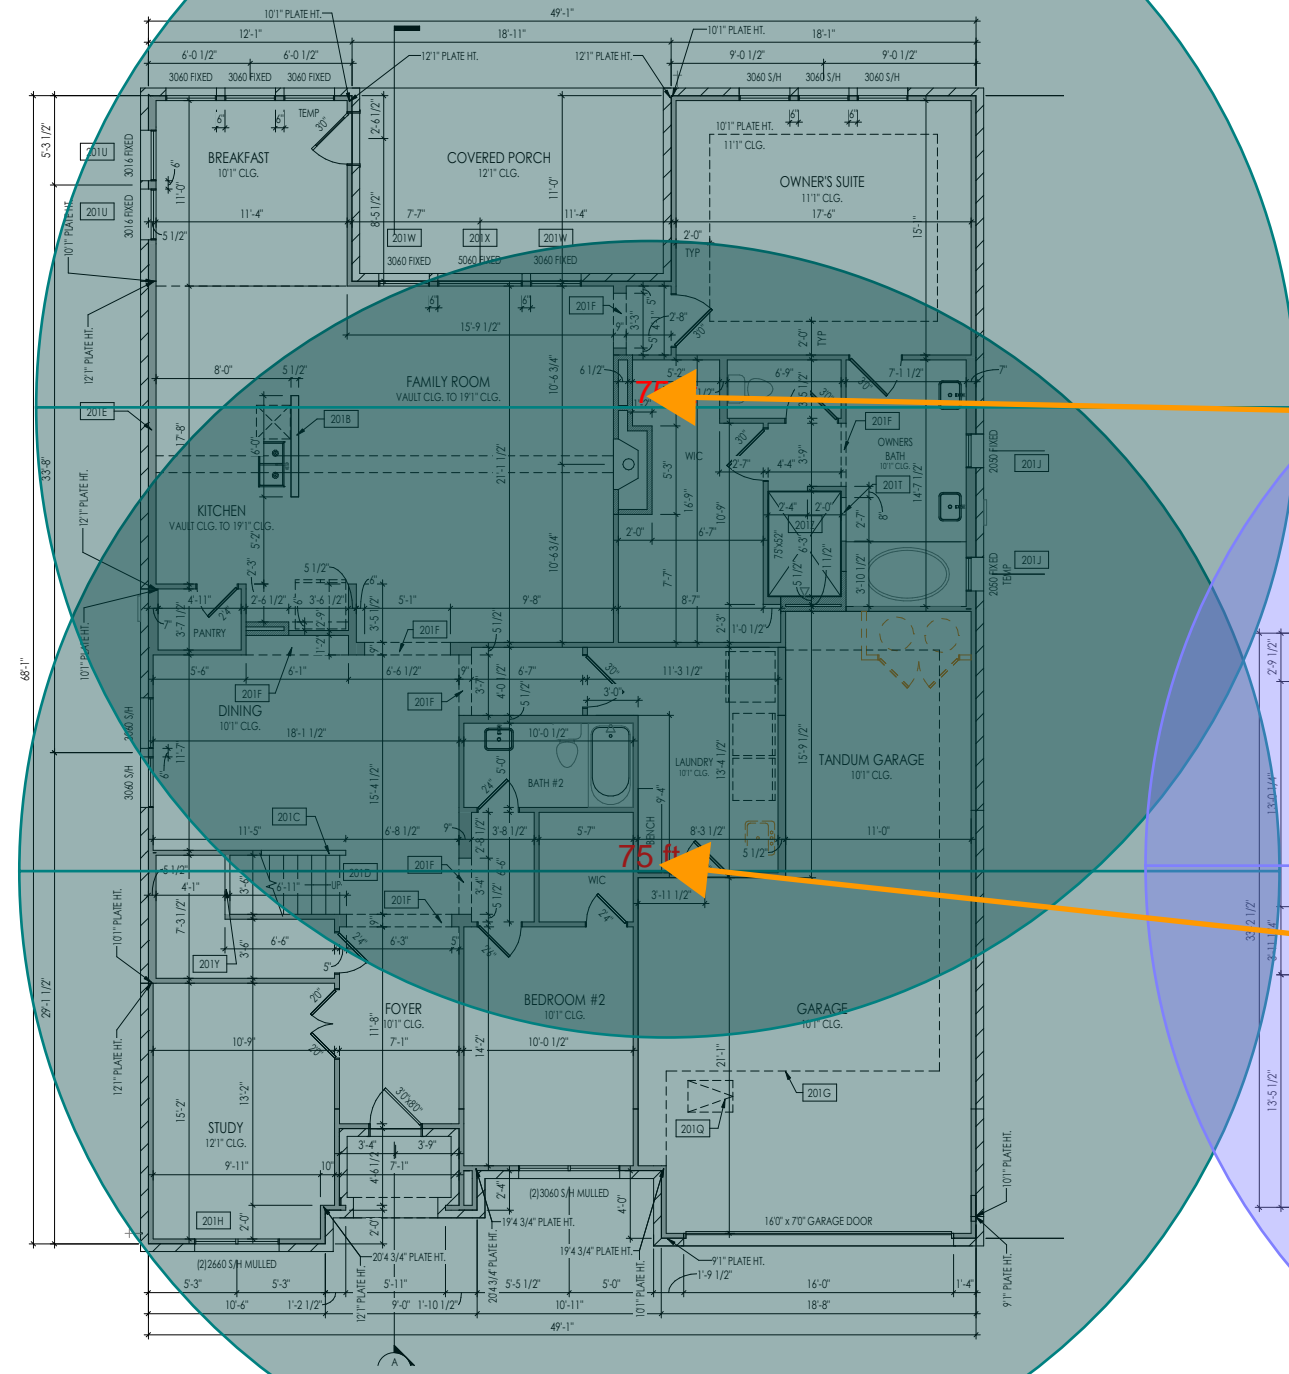

REVISIONS		
NO.	DESCRIPTION	DATE
rev1	Design for bid	11/10/22

CUSTOM INTEGRATOR	Drees
PROJECT #	0003266
TERRITORY SALES MANGER	Kristopher Sherman
DESIGNED BY	Kelly Draney
<b>A-1</b>	

Covered by Router on first floor

**(AP)** XAP-810  
 AC1200 DB WiFi

**(R)** XWR-3150  
 4PORT WiFi

**(S)** XGS-1008  
 8PORT Gigabit  
 Mounting Plate  
 Structured Wiring

Description	Quantity
8-Port Gb Desktop Switch	1
High Power AC1200 Dual-Band WAP	1
OnQ 30" Plastic Enclosure with Hinged Door	1
QnQ Universal Mounting Plate	1
Wireless Router 2.4/5GHz AC3100 w/ Built-in Wireless Controller	1