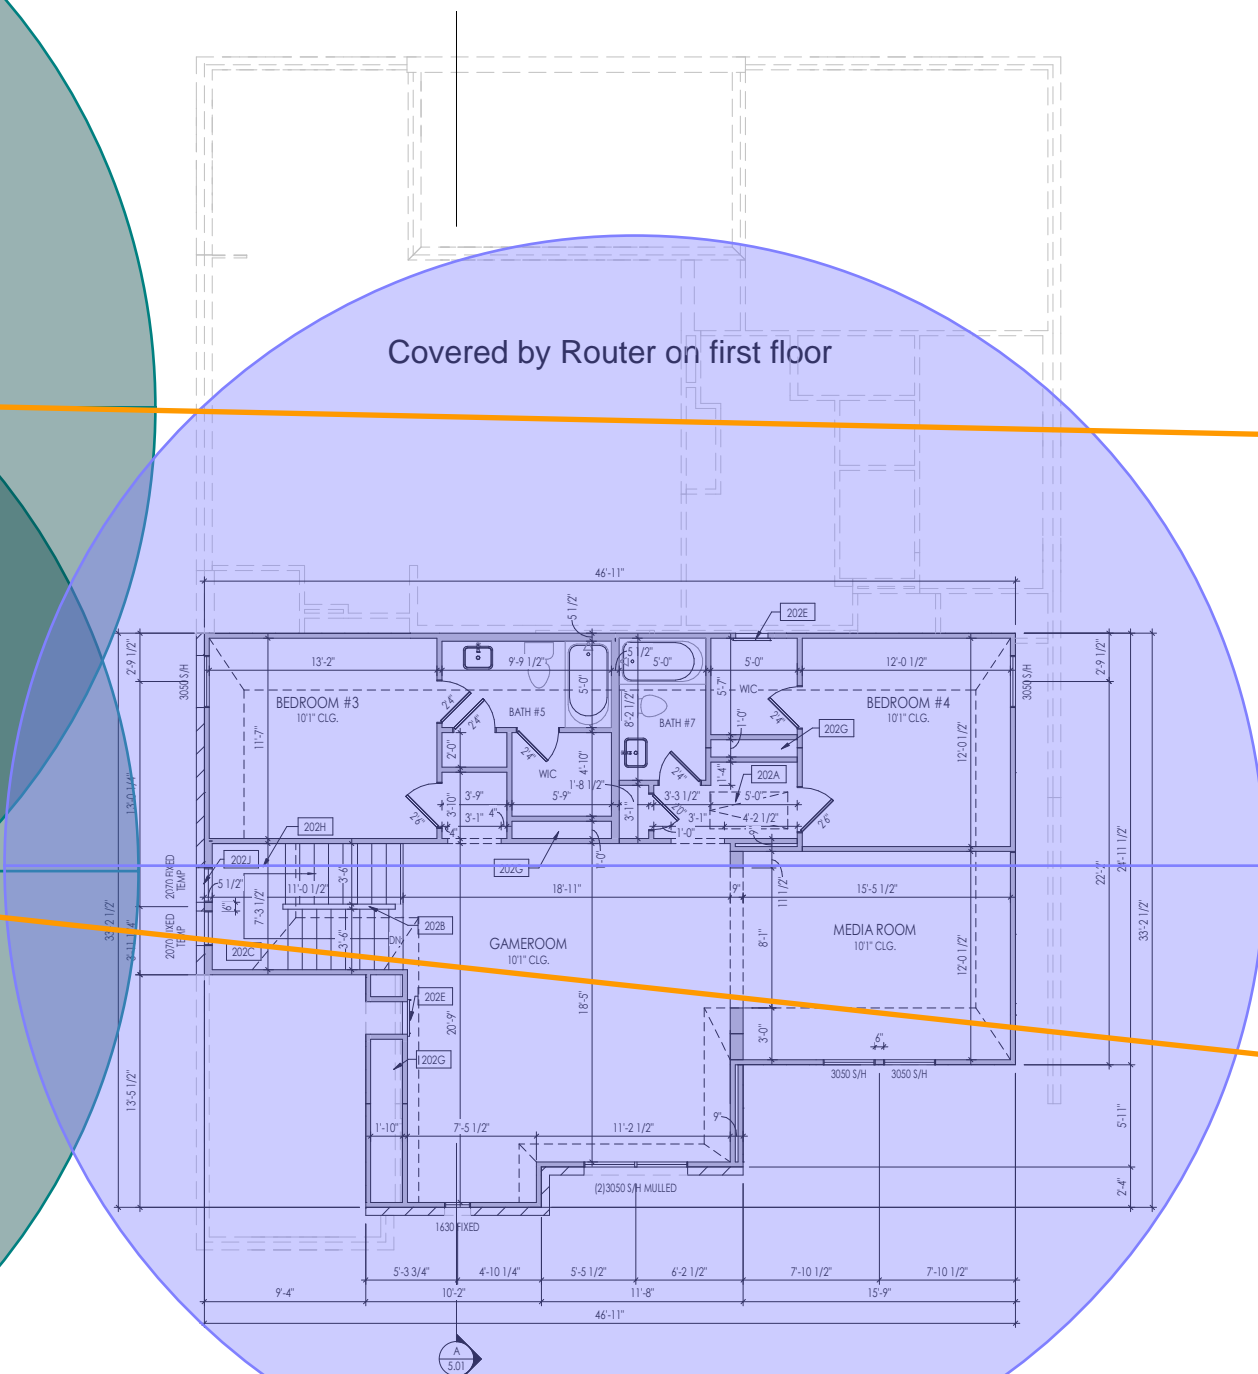

REVISIONS		
NO.	DESCRIPTION	DATE
rev1	Design for bid	11/10/22

CUSTOM INTEGRATOR	Drees
PROJECT #	0003266
TERRITORY SALES MANGER	Kristopher Sherman
DESIGNED BY	Kelly Draney
<b>A-1</b>	

Covered by Router on first floor

**(AP)** XAP-810  
 AC1200 DB WiFi

**(R)** XWR-3150  
 4PORT WiFi

**(S)** XGS-1008  
 8PORT Gigabit  
 Mounting Plate  
 Structured Wiring

Description	Quantity
8-Port Gb Desktop Switch	1
High Power AC1200 Dual-Band WAP	1
OnQ 30" Plastic Enclosure with Hinged Door	1
QnQ Universal Mounting Plate	1
Wireless Router 2.4/5GHz AC3100 w/ Built-in Wireless Controller	1