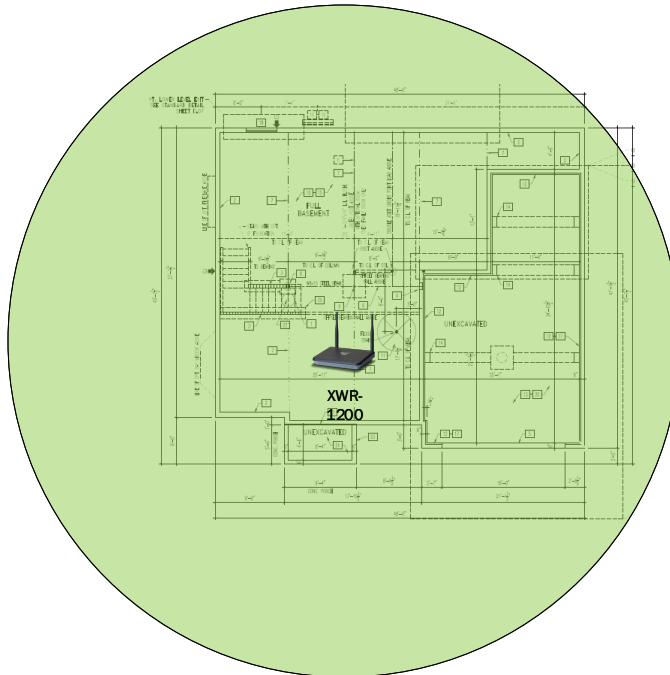

Buchanon – Case Number 98506 – V2

Description	Model #	QTY
Wireless Router 2.4/5GHz AC1200 w/ built-in Wireless Controller	XWR-1200	1
Standard Wireless TX Power AC1200 WAP	XAP-810	1
OnQ 30" Plastic Enclosure with Hinged Door	ENP3050	1
OnQ Universal Mounting Plate	AC1040	1

Note; the product icons on the Wireless & Wired Design have links to its own overview page on Luxul's webpage, you'll need internet connection in order for the links to work.

Lower Floor Plan