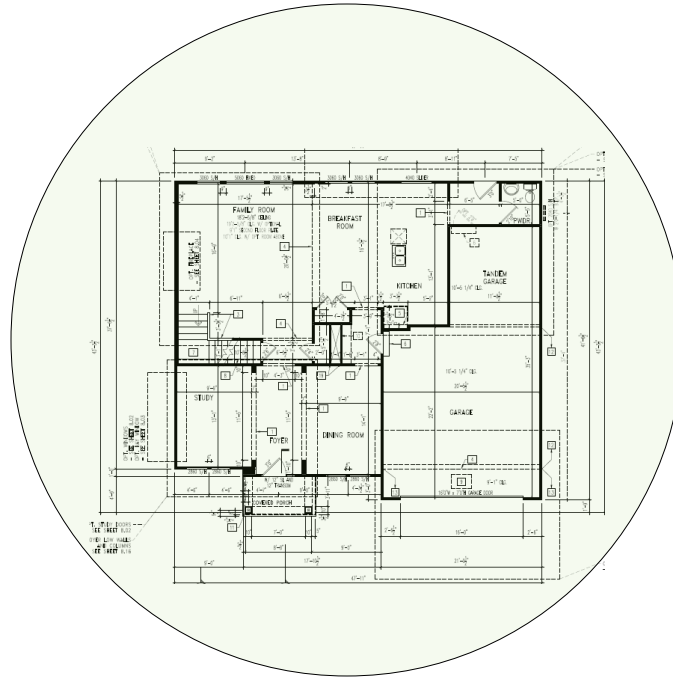

First Floor Plan

It will get Wi-Fi coverage from the wireless AP in the Second Floor Plan