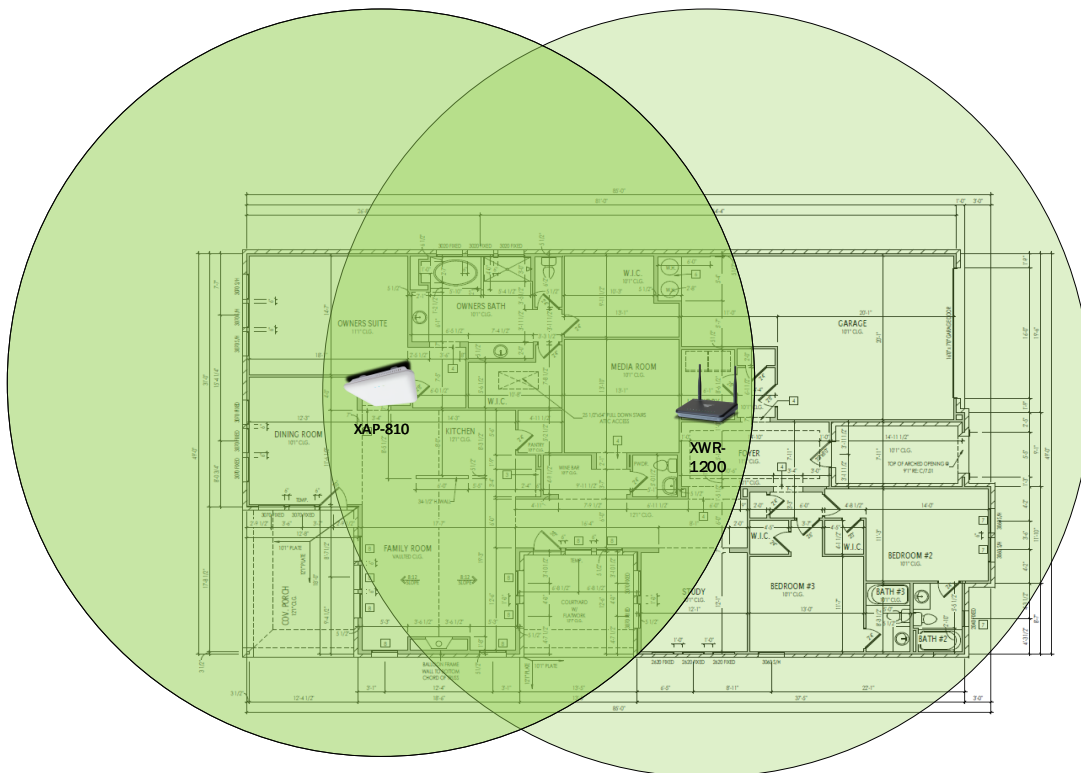

Description	Model #	QTY
Wireless Router 2.4/5GHz AC1200 w/ built-in Wireless Controller	XWR-1200	1
Standard Wireless TX Power AC1200 WAP	XAP-810	1
OnQ 30" Plastic Enclosure with Hinged Door	ENP3050	1

Note; the product icons on the Wireless & Wired Design have links to its own overview page on Luxul's webpage, you'll need internet connection in order for the links to work.

First Floor Plan