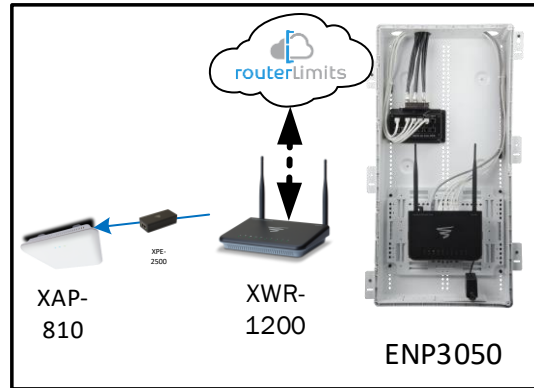

Description	Model #	QTY
Wireless Router 2.4/5GHz AC1200 w/ built-in Wireless Controller	XWR-1200	1
Standard Wireless TX Power AC1200 WAP	XAP-810	1
OnQ 30" Plastic Enclosure with Hinged Door	ENP3050	1
OnQ Universal Mounting Plate	AC1040	1

Note; the product icons on the Wireless & Wired Design have links to its own overview page on Luxul's webpage, you'll need internet connection in order for the links to work.

First Floor Plan