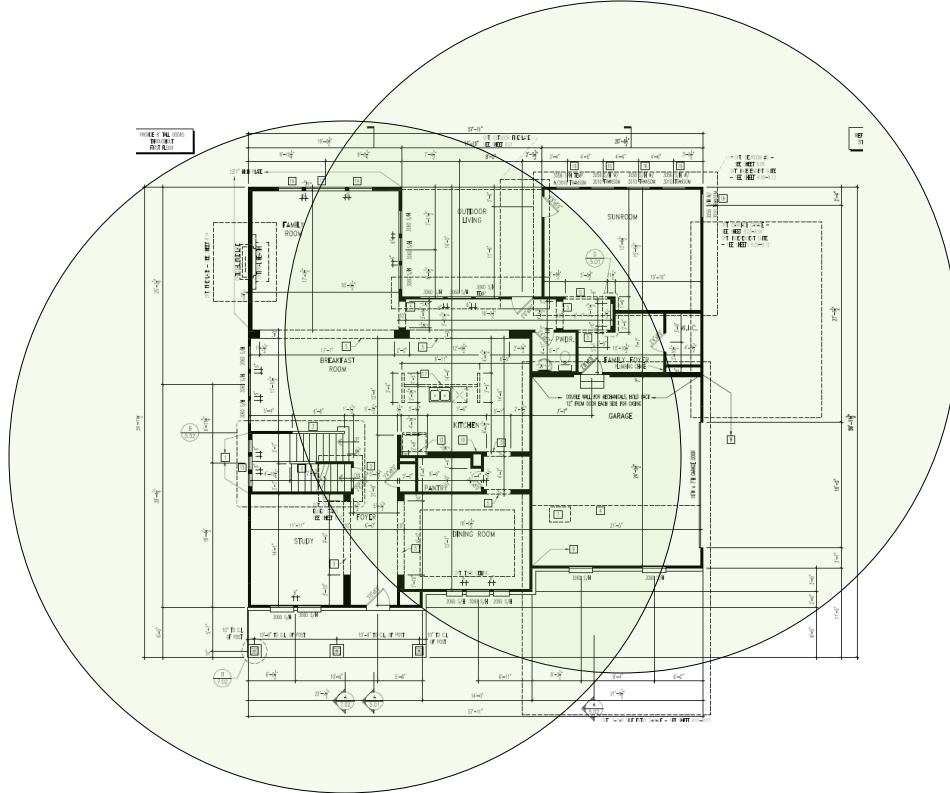

Second Floor Plan

It will get Wi-Fi coverage from the Wireless Router and AP in the First Floor Plan