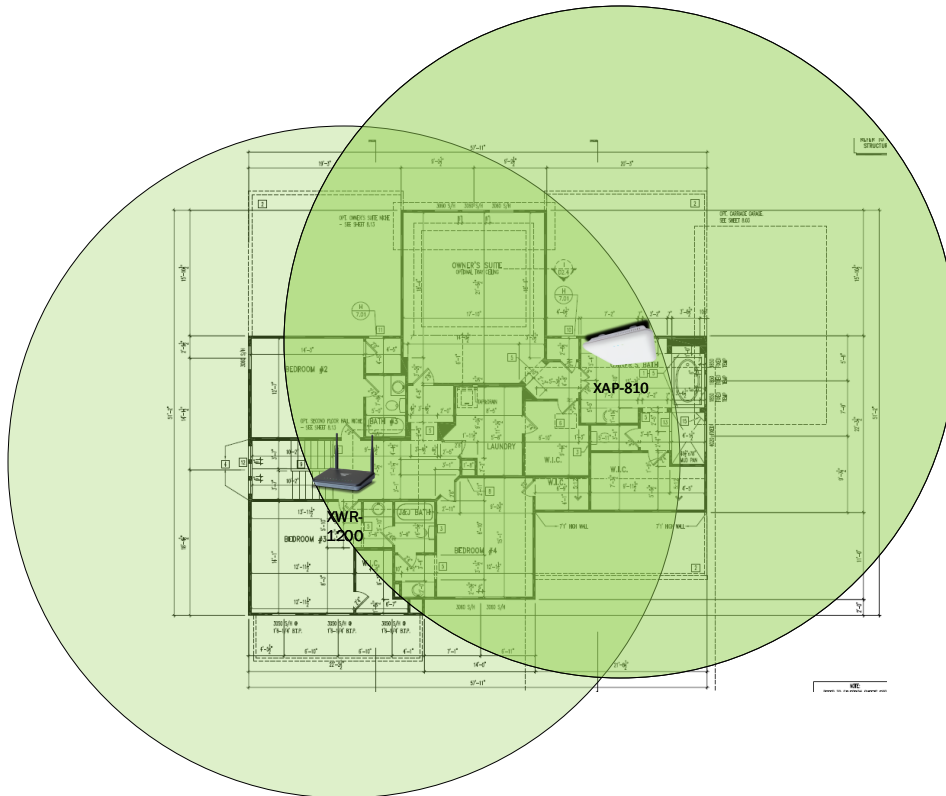

Description	Model #	QTY
Wireless Router 2.4/5GHz AC1200 w/ built-in Wireless Controller	XWR-1200	1
Standard Wireless TX Power AC1200 WAP	XAP-810	1
OnQ 30" Plastic Enclosure with Hinged Door	ENP3050	1
OnQ Universal Mounting Plate	AC1040	1

Note; the product icons on the Wireless & Wired Design have links to its own overview page on Luxul's webpage, you'll need internet connection in order for the links to work.

First Floor Plan