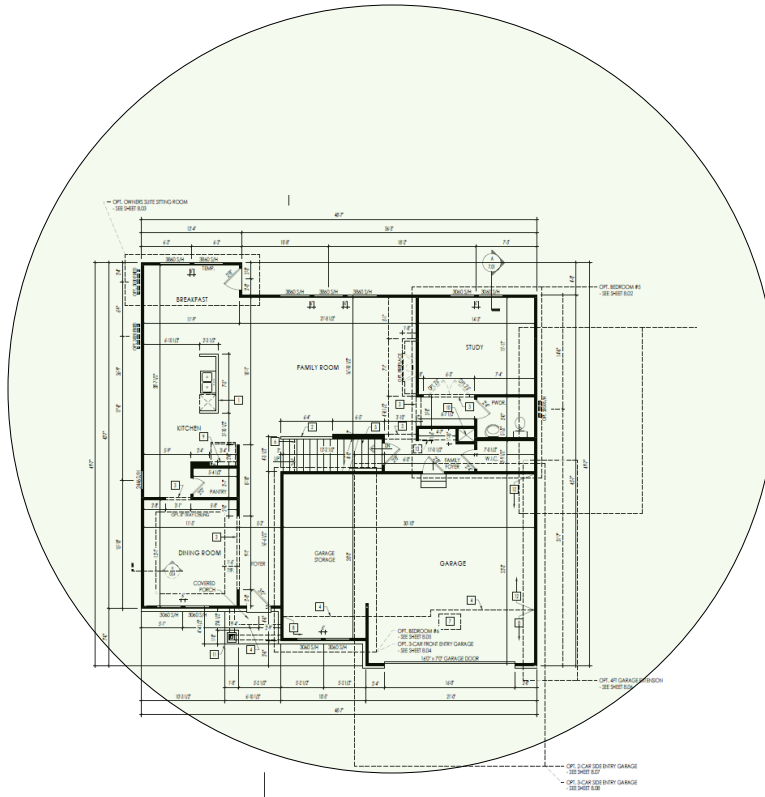

Track Browsing History

View web use and browsing history data right at your fingertips. Now you can see what's happening on your network, even when you're not there.

Description	Model #	QTY
Wireless Router 2.4/5GHz AC1200 w/ built-in Wireless Controller	XWR-1200	1
Standard Wireless TX Power AC1200 WAP	XAP-810	1
OnQ 30" Plastic Enclosure with Hinged Door	ENP3050	1
OnQ Universal Mounting Plate	AC1040	1

Note; the product icons on the Wireless & Wired Design have links to its own overview page on Luxul's webpage, you'll need internet connection in order for the links to work.

First Floor Plan

Second Floor Plan – It will get Wi-Fi coverage from the Wireless Router in the Second Floor Plan

Basement Floor Plan