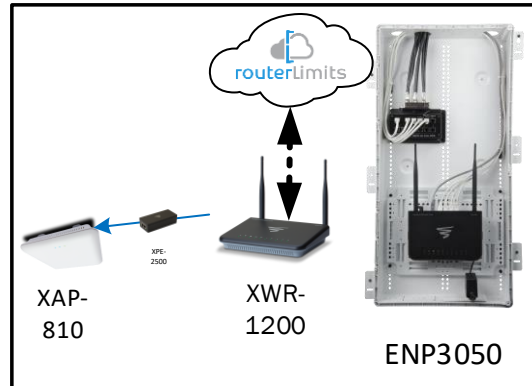

Description	Model #	QTY
Wireless Router 2.4/5GHz AC1200 w/ built-in Wireless Controller	XWR-1200	1
Standard Wireless TX Power AC1200 WAP	XAP-810	1
OnQ 30" Plastic Enclosure with Hinged Door	ENP3050	1
OnQ Universal Mounting Plate	AC1040	1

Note; the product icons on the Wireless & Wired Design have links to its own overview page on Luxul's webpage, you'll need internet connection in order for the links to work.

First Floor Plan