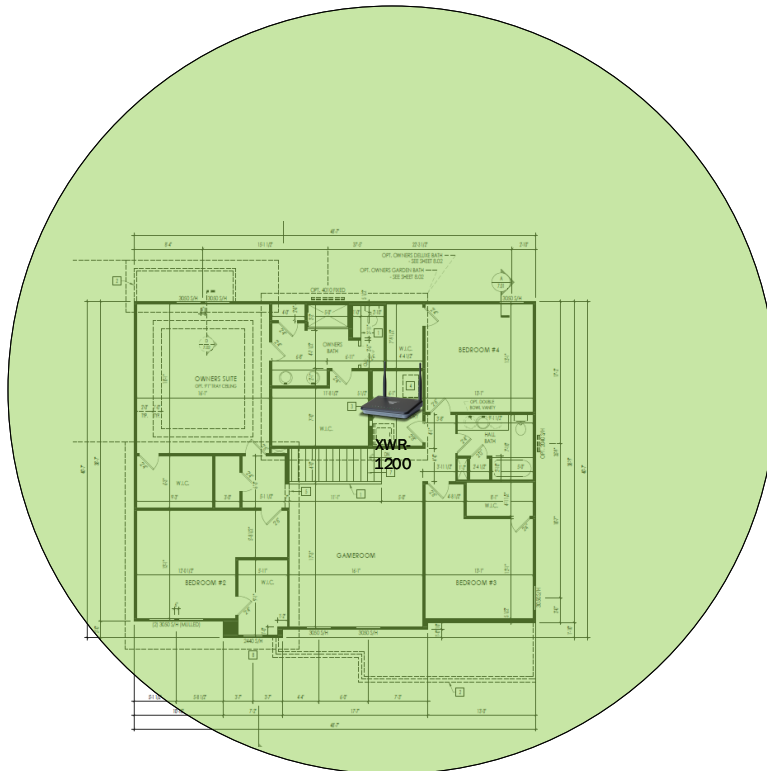

Description	Model #	QTY
Wireless Router 2.4/5GHz AC1200 w/ built-in Wireless Controller	XWR-1200	1
Standard Wireless TX Power AC1200 WAP	XAP-810	1
OnQ 30" Plastic Enclosure with Hinged Door	ENP3050	1
OnQ Universal Mounting Plate	AC1040	1

Note; the product icons on the Wireless & Wired Design have links to its own overview page on Luxul's webpage, you'll need internet connection in order for the links to work.

First Floor Plan