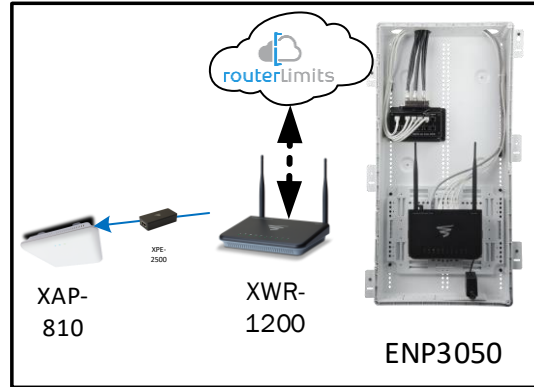

Description	Model #	QTY
Wireless Router 2.4/5GHz AC1200 w/ built-in Wireless Controller	XWR-1200	1
Standard Wireless TX Power AC1200 WAP	XAP-810	1
OnQ 30" Plastic Enclosure with Hinged Door	ENP3050	1

Note; the product icons on the Wireless & Wired Design have links to its own overview page on Luxul's webpage, you'll need internet connection in order for the links to work.

First Floor Plan