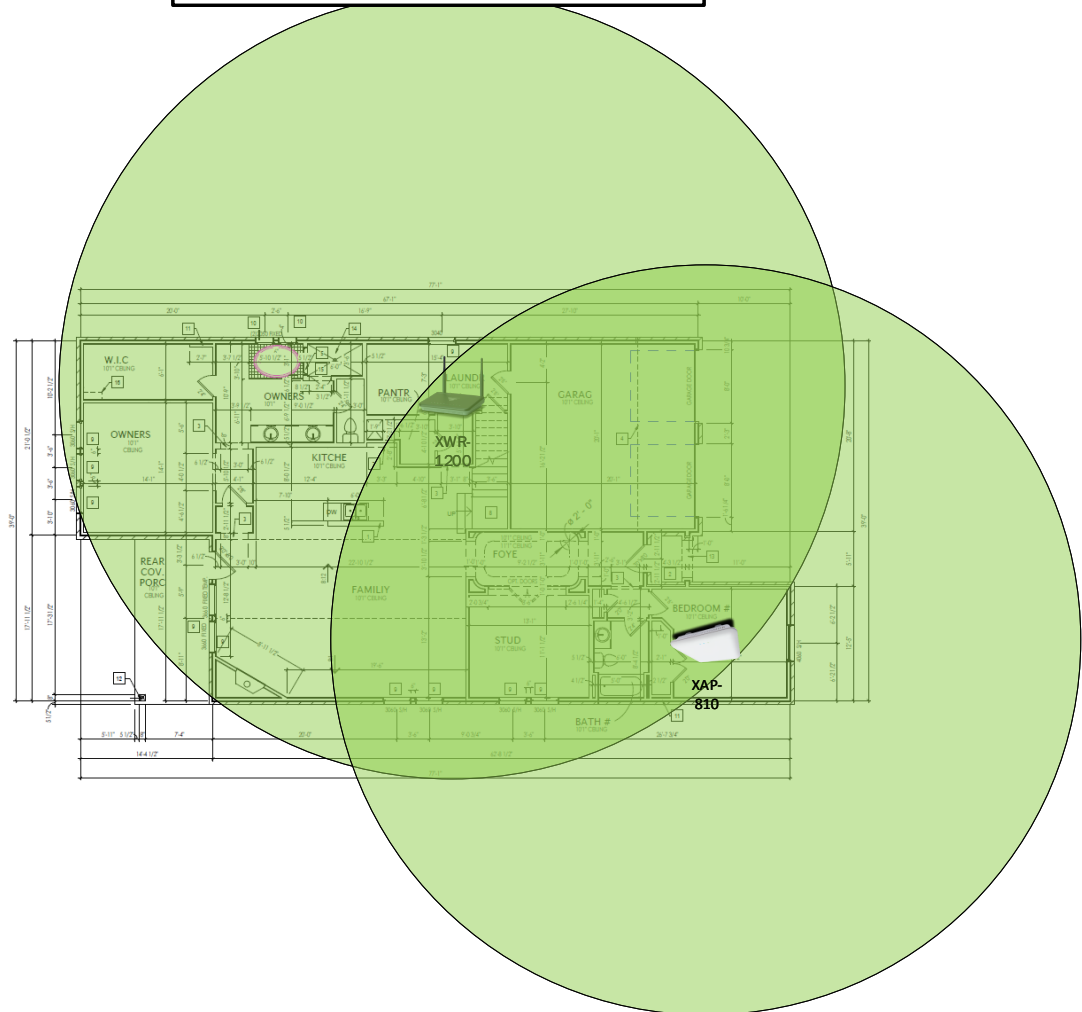

Description	Model #	QTY
Wireless Router 2.4/5GHz AC1200 w/ built-in Wireless Controller	XWR-1200	1
Standard Wireless TX Power AC1200 WAP	XAP-810	1
OnQ 30" Plastic Enclosure with Hinged Door	ENP3050	1

Note; the product icons on the Wireless & Wired Design have links to its own overview page on Luxul's webpage, you'll need internet connection in order for the links to work.

First Floor Plan