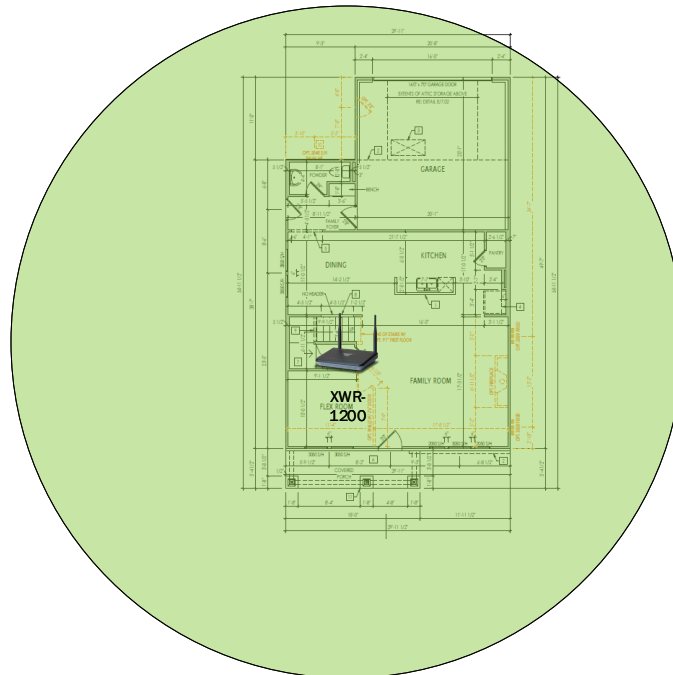

Description	Model #	QTY
Wireless Router 2.4/5GHz AC1200 w/ built-in Wireless Controller	XWR-1200	1
OnQ 30" Plastic Enclosure with Hinged Door	ENP3050	1
OnQ Universal Mounting Plate	AC1040	1

Note; the product icons on the Wireless & Wired Design have links to its own overview page on Luxul's webpage, you'll need internet connection in order for the links to work.

First Floor Plan