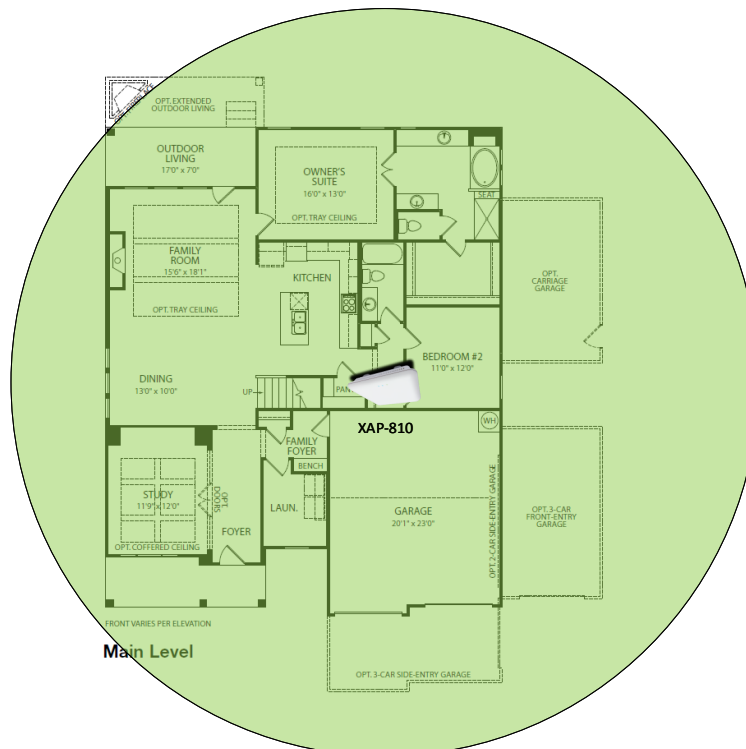

Track Browsing History

View web use and browsing history data right at your fingertips. Now you can see what's happening on your network, even when you're not there.

Karey – Case Number 105078 - V1

Description	Model #	QTY
Standard Wireless TX Power AC1200 WAP	XAP-810	1
OnQ 30" Plastic Enclosure with Hinged Door	ENP3050	1
OnQ Univeral Mounting Plate	AC1040	1
OnQ 8-port Switch Structured Wiring Solution Design	DA1008	1
12VDC, 18W Power Supply (DA1008 Power Supply)	PW7760	1

Note; the product icons on the Wireless & Wired Design have links to its own overview page on Luxul's webpage, you'll need internet connection in order for the links to work.

First Floor Plan

Second Floor Plan – Will get coverage from AP on 1st floor