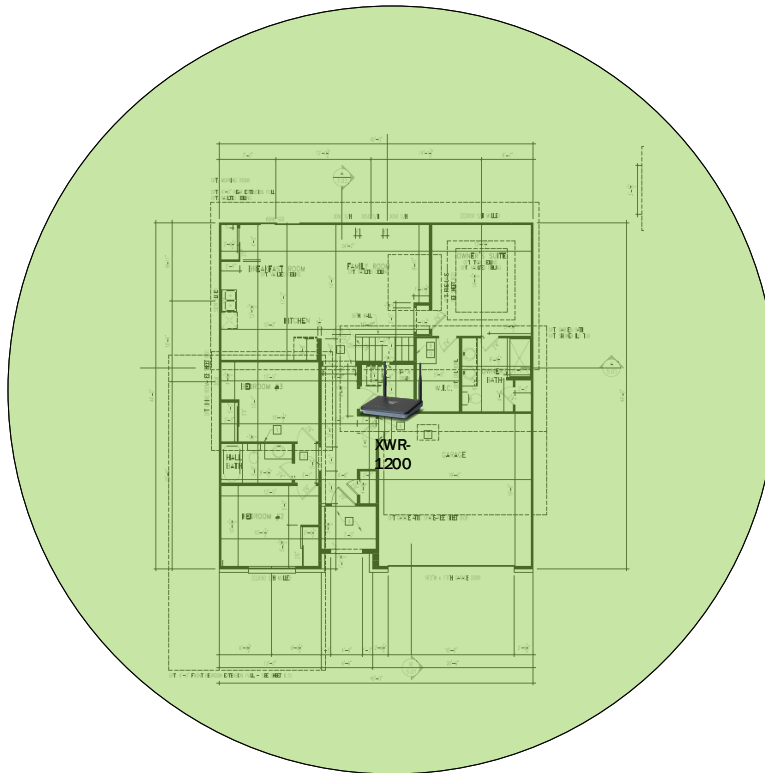

Description	Model #	QTY
Wireless Router 2.4/5GHz AC1200 w/ built-in Wireless Controller	XWR-1200	1
OnQ 30" Plastic Enclosure with Hinged Door	ENP3050	1
OnQ Universal Mounting Plate	AC1040	1

Note; the product icons on the Wireless & Wired Design have links to its own overview page on Luxul's webpage, you'll need internet connection in order for the links to work.

Main Floor Plan