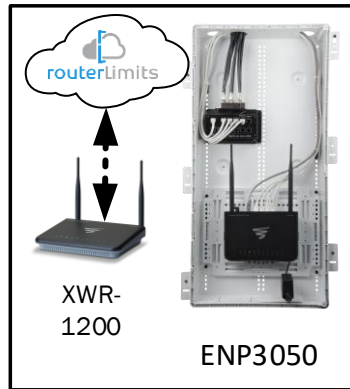

Description	Model #	QTY
Wireless Router 2.4/5GHz AC1200 w/ built-in Wireless Controller	XWR-1200	1
OnQ 30" Plastic Enclosure with Hinged Door	ENP3050	1
OnQ Universal Mounting Plate	AC1040	1

Note; the product icons on the Wireless & Wired Design have links to its own overview page on Luxul's webpage, you'll need internet connection in order for the links to work.

Main Floor Plan