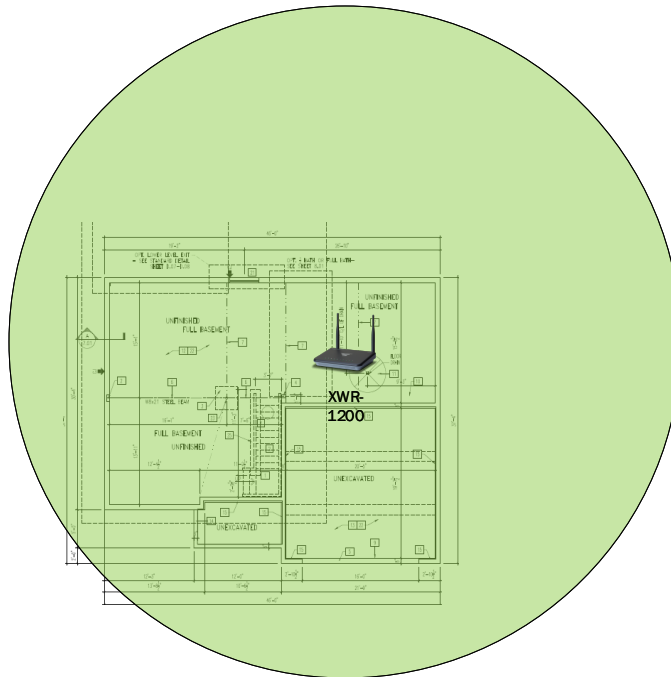

Description	Model #	QTY
Wireless Router 2.4/5GHz AC1200 w/ built-in Wireless Controller	XWR-1200	1
Standard Wireless TX Power AC1200 WAP	XAP-810	1
OnQ 30" Plastic Enclosure with Hinged Door	ENP3050	1
OnQ Universal Mounting Plate	AC1040	1

Note; the product icons on the Wireless & Wired Design have links to its own overview page on Luxul's webpage, you'll need internet connection in order for the links to work.

Basement Floor Plan