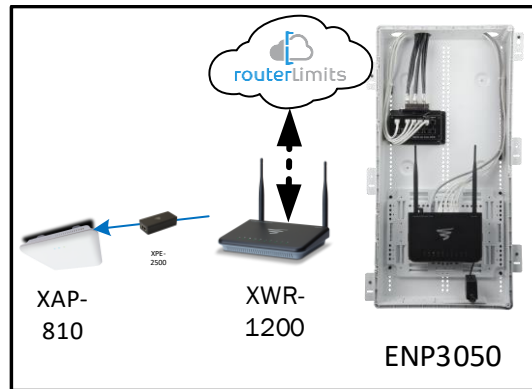

Description	Model #	QTY
Wireless Router 2.4/5GHz AC1200 w/ built-in Wireless Controller	XWR-1200	1
Standard Wireless TX Power AC1200 WAP	XAP-810	1
OnQ 30" Plastic Enclosure with Hinged Door	ENP3050	1
OnQ Universal Mounting Plate	AC1040	1

Note; the product icons on the Wireless & Wired Design have links to its own overview page on Luxul's webpage, you'll need internet connection in order for the links to work.

Basement Floor Plan