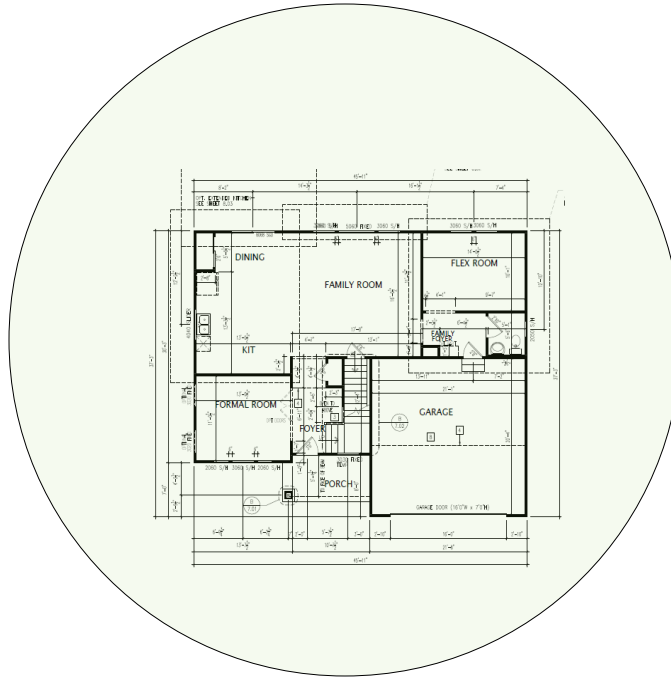

First Floor Plan

It will get Wi-Fi coverage from the Wireless AP in the second Floor Plan