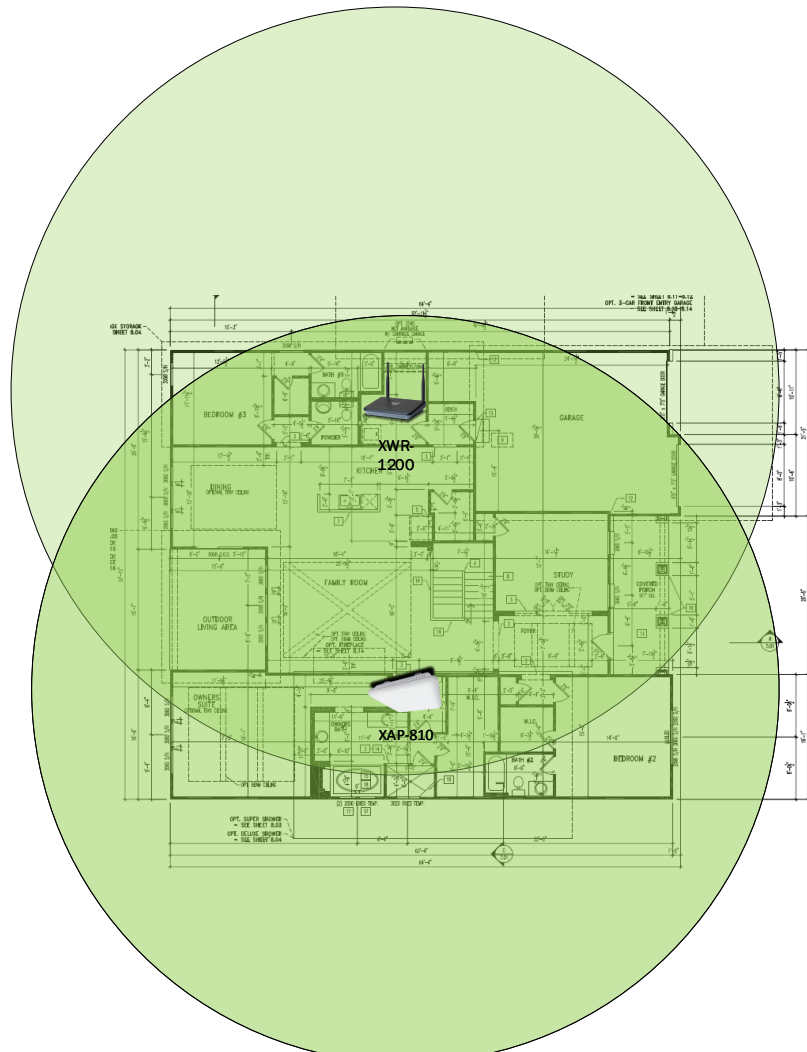

Description	Model #	QTY
Wireless Router 2.4/5GHz AC1200 w/ built-in Wireless Controller	XWR-1200	1
Standard Wireless TX Power AC1200 WAP	XAP-810	1
OnQ 30" Plastic Enclosure with Hinged Door	ENP3050	1
OnQ Universal Mounting Plate	AC1040	1

Note; the product icons on the Wireless & Wired Design have links to its own overview page on Luxul's webpage, you'll need internet connection in order for the links to work.

First Floor Plan