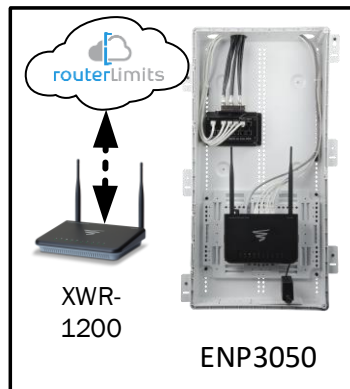

Description	Model #	QTY
Wireless Router 2.4/5GHz AC1200 w/ built-in Wireless Controller	XWR-1200	1
OnQ 30" Plastic Enclosure with Hinged Door	ENP3050	1
OnQ Universal Mounting Plate	AC1040	1

Note; the product icons on the Wireless & Wired Design have links to its own overview page on Luxul's webpage, you'll need internet connection in order for the links to work.

First Floor Plan

It will get Wi-Fi coverage from the Wireless AP in the Second Floor Plan