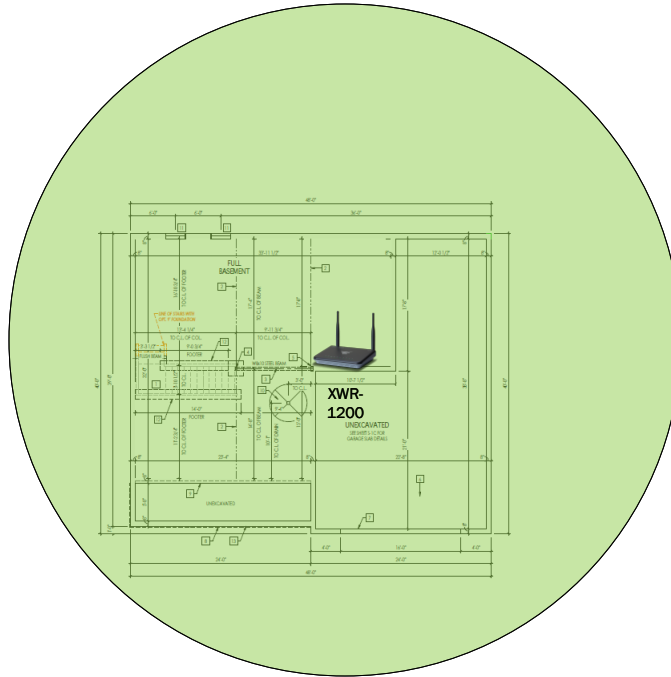

Second Floor Plan