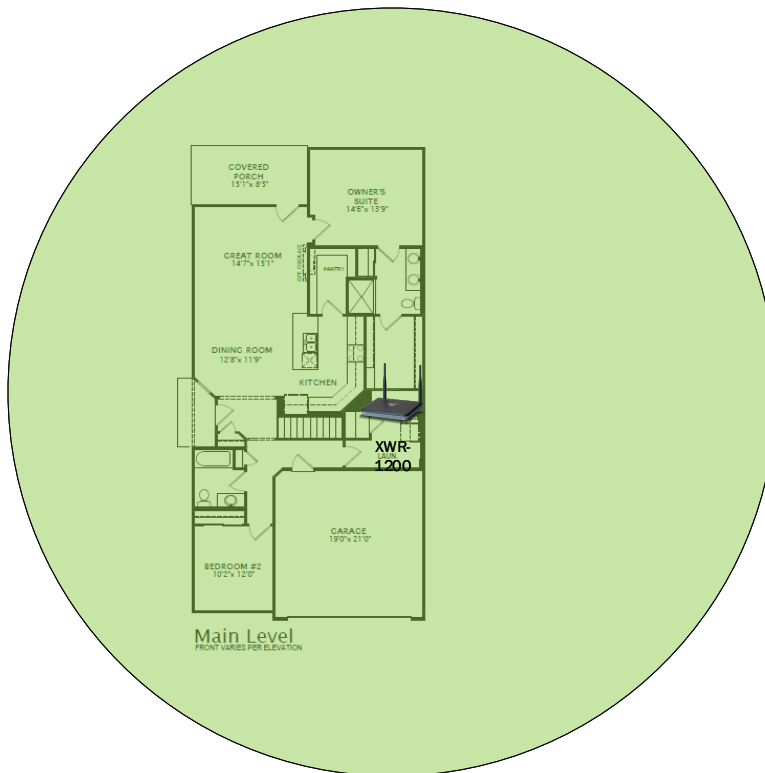

Description	Model #	QTY
Wireless Router 2.4/5GHz AC1200 w/ built-in Wireless Controller	XWR-1200	1
OnQ 30" Plastic Enclosure with Hinged Door	ENP3050	1
OnQ Universal Mounting Plate	AC1040	1

Note; the product icons on the Wireless & Wired Design have links to its own overview page on Luxul's webpage, you'll need internet connection in order for the links to work.

Main Floor Plan