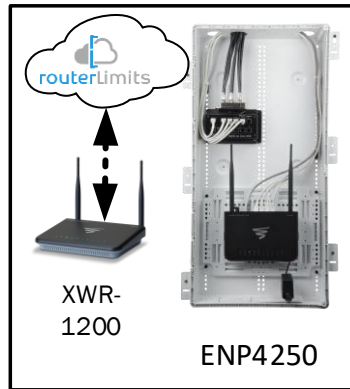

Track Browsing History

View web use and browsing history data right at your fingertips. Now you can see what's happening on your network, even when you're not there.

Colton – Case Number 99223 - V1

Description	Model #	QTY
Wireless Router 2.4/5GHz AC1200 w/ built-in Wireless Controller	XWR-1200	1
OnQ 42" Plastic Enclosure with Hinged Door	ENP4250	1
OnQ Universal Mounting Plate	AC1040	1

Note; the product icons on the Wireless & Wired Design have links to its own overview page on Luxul's webpage, you'll need internet connection in order for the links to work.

First Floor Plan – Will get coverage from 1st floor AP