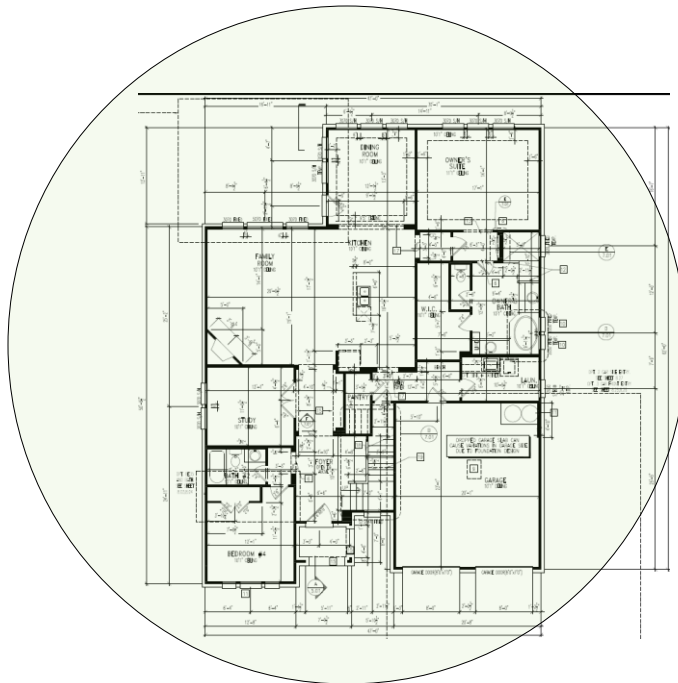

Colton – Case Number 99223 - V1

Description	Model #	QTY
Wireless Router 2.4/5GHz AC1200 w/ built-in Wireless Controller	XWR-1200	1
OnQ 42" Plastic Enclosure with Hinged Door	ENP4250	1
OnQ Universal Mounting Plate	AC1040	1

Note; the product icons on the Wireless & Wired Design have links to its own overview page on Luxul's webpage, you'll need internet connection in order for the links to work.

First Floor Plan – Will get coverage from 1st floor AP