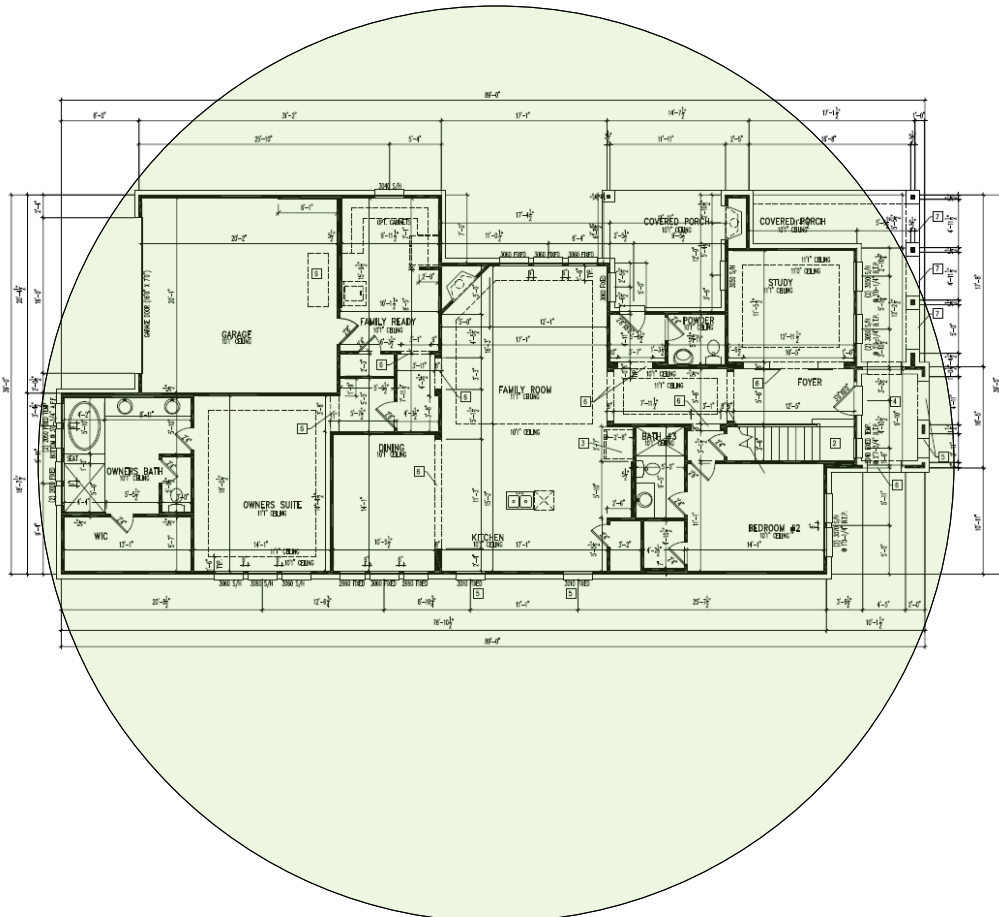

Description	Model #	QTY
Wireless Router 2.4/5GHz AC1200 w/ built-in Wireless Controller	XWR-1200	1
OnQ 30" Plastic Enclosure with Hinged Door	ENP3050	1

Note; the product icons on the Wireless & Wired Design have links to its own overview page on Luxul's webpage, you'll need internet connection in order for the links to work.

1st Floor – it will get coverage from the 2nd floor AP