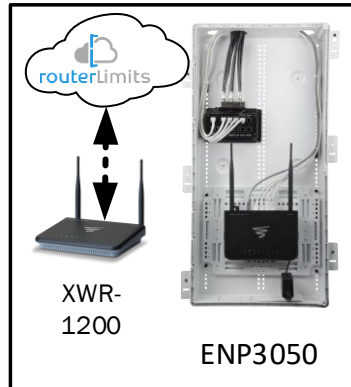

Description	Model #	QTY
Wireless Router 2.4/5GHz AC1200 w/ built-in Wireless Controller	XWR-1200	1
OnQ 30" Plastic Enclosure with Hinged Door	ENP3050	1

Note; the product icons on the Wireless & Wired Design have links to its own overview page on Luxul's webpage, you'll need internet connection in order for the links to work.

1st Floor – it will get coverage from the 2nd floor AP