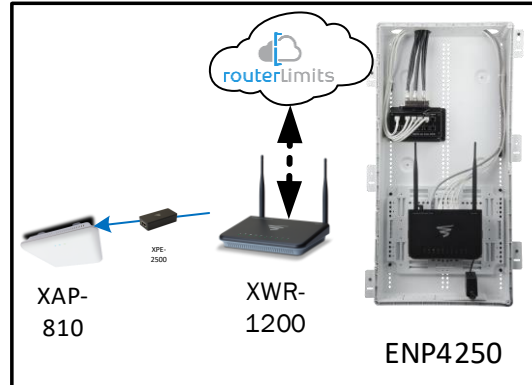

Rollingwood – Case Number 100182 - V1

Description	Model #	QTY
Wireless Router 2.4/5GHz AC1200 w/ built-in Wireless Controller	XWR-1200	1
Standard Wireless TX Power AC1200 WAP	XAP-810	1
OnQ 42" Plastic Enclosure with Hinged Door	ENP4250	1
OnQ Universal Mounting Plate	AC1040	1

Note; the product icons on the Wireless & Wired Design have links to its own overview page on Luxul's webpage, you'll need internet connection in order for the links to work.

First Floor Plan