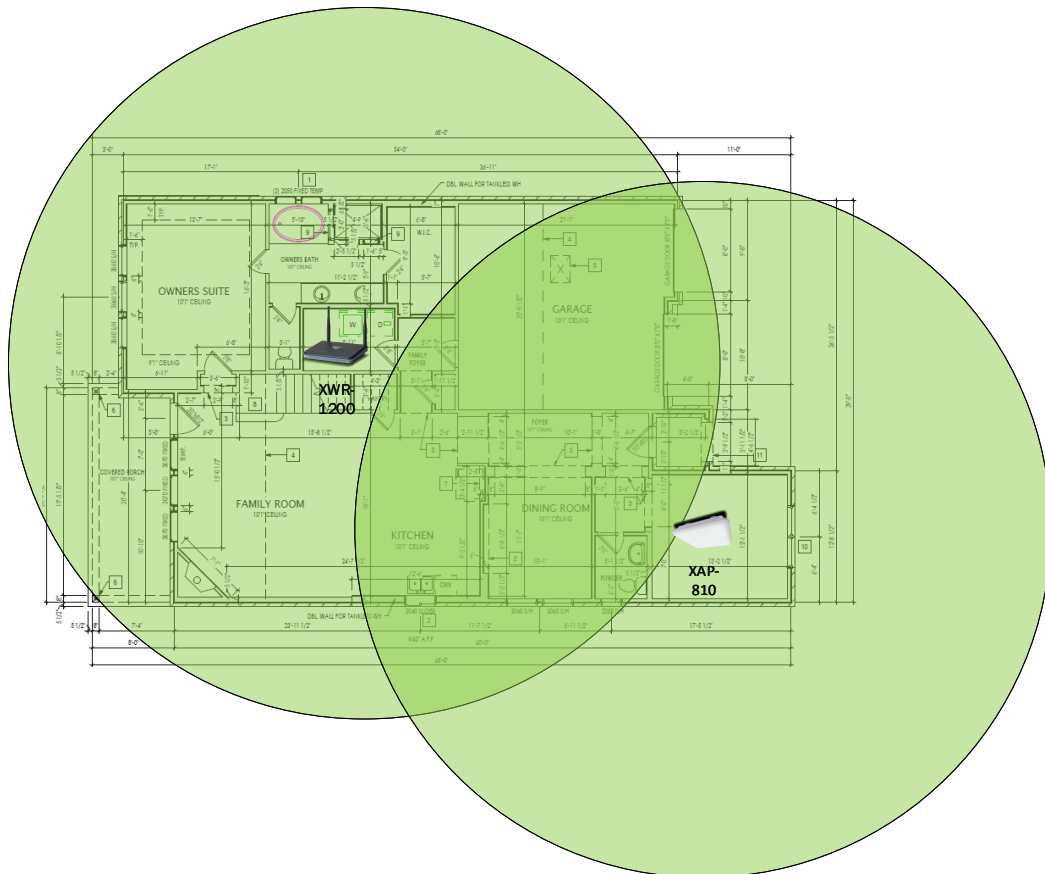

Description	Model #	QTY
Wireless Router 2.4/5GHz AC1200 w/ built-in Wireless Controller	XWR-1200	1
Standard Wireless TX Power AC1200 WAP	XAP-810	1
OnQ 30" Plastic Enclosure with Hinged Door	ENP3050	1

Note; the product icons on the Wireless & Wired Design have links to its own overview page on Luxul's webpage, you'll need internet connection in order for the links to work.

First Floor Plan