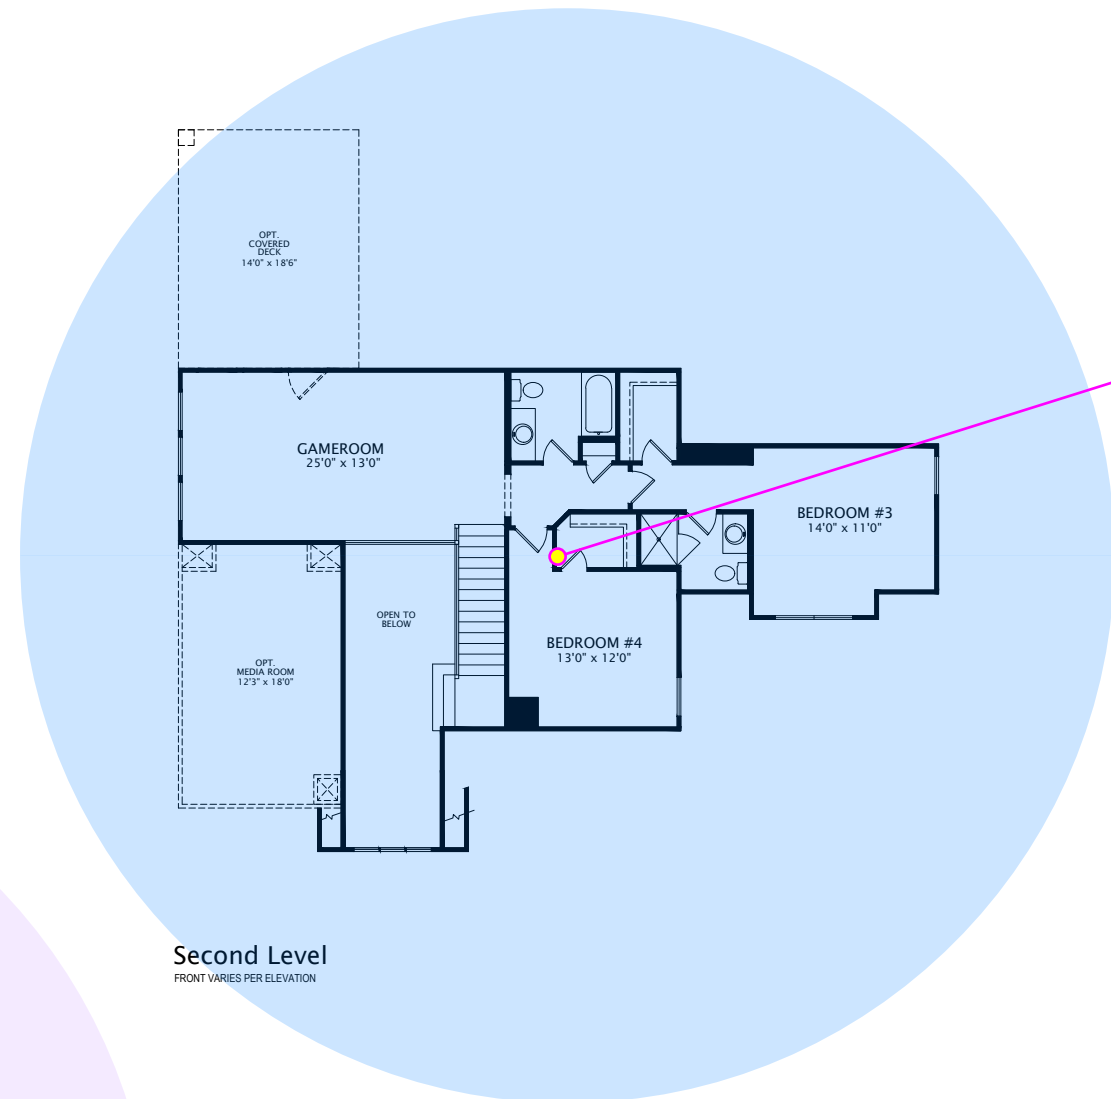

legrand AV		
PROJECT		
Brookdale II - HOU		
REVISIONS		
NO.	DESCRIPTION	DATE
rev1	Design for bid	2/3/21
CUSTOM INTEGRATOR		
HomePro		
PROJECT #		
0002171		
TERRITORY SALES MANGER		
Kristopher Sherman		
DESIGNED BY		
Andres Olvera		
A-1		

(R)	XWR-3150
4PORT	WiFi
(S)	XGS-1008
8PORT	Gigabit
Mounting Plate	
Structured Wiring	

by Drees Homes Wi-Fi coverage from the Wireless AP in the Second Floor Plan

Description	Quantity
 8-Port Gb Desktop Switch	1
 OnQ 30" Plastic Enclosure with Hinged Door	1
 QnQ Universal Mounting Plate	1
 Wireless Router 2.4/5GHz AC3100 w/ Built-in Wireless Controller	1