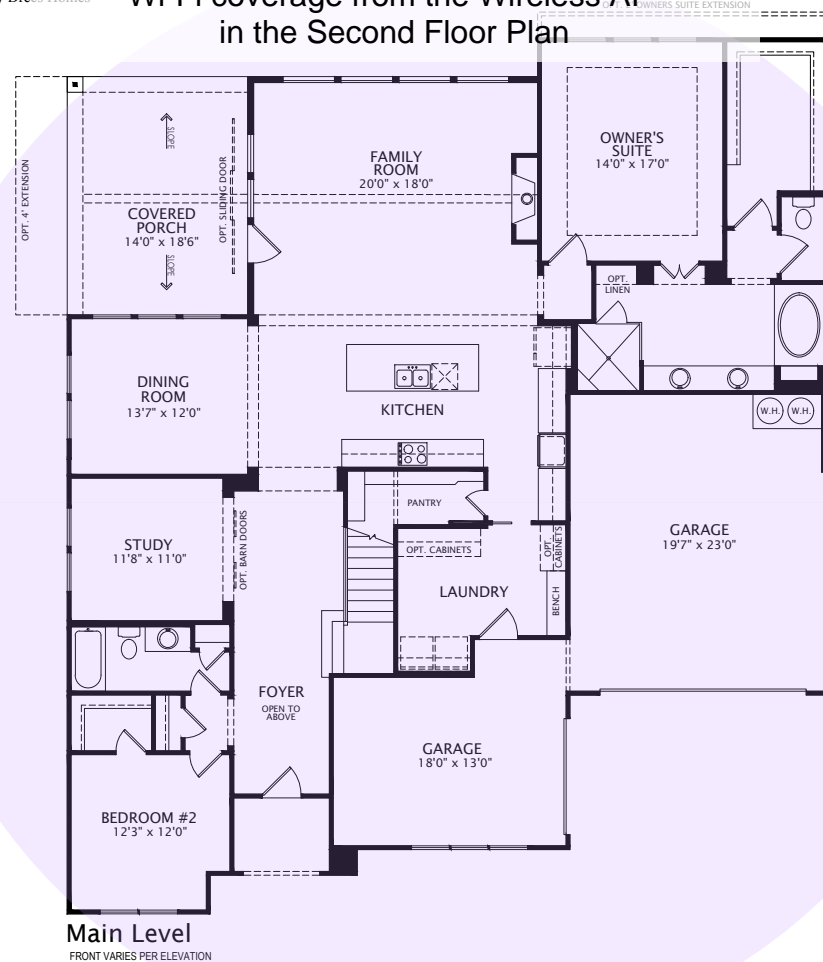

legrand AV		
PROJECT		
Brookdale II - HOU		
REVISIONS		
NO.	DESCRIPTION	DATE
rev1	Design for bid	2/3/21
CUSTOM INTEGRATOR		
HomePro		
PROJECT #		
0002171		
TERRITORY SALES MANGER		
Kristopher Sherman		
DESIGNED BY		
Andres Olvera		
A-1		

(R)	XWR-3150
4PORT	WiFi
(S)	XGS-1008
8PORT	Gigabit
Mounting Plate	
Structured Wiring	

by Drees Homes Wi-Fi coverage from the Wireless AP in the Second Floor Plan

Description	Quantity
 8-Port Gb Desktop Switch	1
 OnQ 30" Plastic Enclosure with Hinged Door	1
 QnQ Universal Mounting Plate	1
 Wireless Router 2.4/5GHz AC3100 w/ Built-in Wireless Controller	1