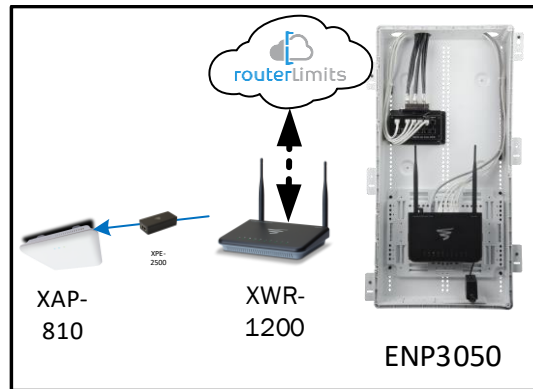

Description	Model #	QTY
Wireless Router 2.4/5GHz AC1200 w/ built-in Wireless Controller	XWR-1200	1
Standard Wireless TX Power AC1200 WAP	XAP-810	1
OnQ 30" Plastic Enclosure with Hinged Door	ENP3050	1
OnQ Universal Mounting Plate	AC1040	1

Note; the product icons on the Wireless & Wired Design have links to its own overview page on Luxul's webpage, you'll need internet connection in order for the links to work.

Basement Floor Plan