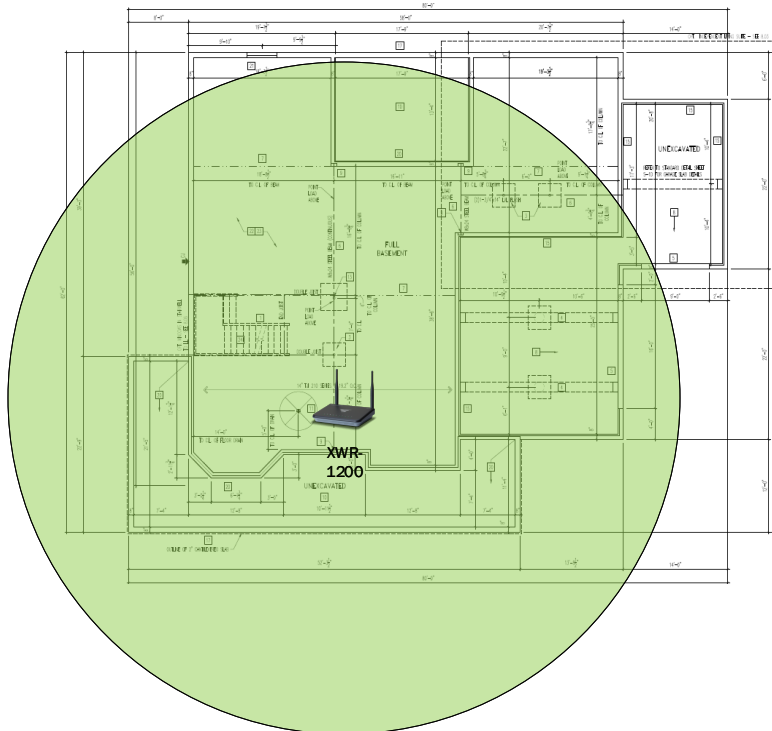

Description	Model #	QTY
Wireless Router 2.4/5GHz AC1200 w/ built-in Wireless Controller	XWR-1200	1
Standard Wireless TX Power AC1200 WAP	XAP-810	1
OnQ 30" Plastic Enclosure with Hinged Door	ENP3050	1
OnQ Universal Mounting Plate	AC1040	1

Note; the product icons on the Wireless & Wired Design have links to its own overview page on Luxul's webpage, you'll need internet connection in order for the links to work.

Basement Floor Plan