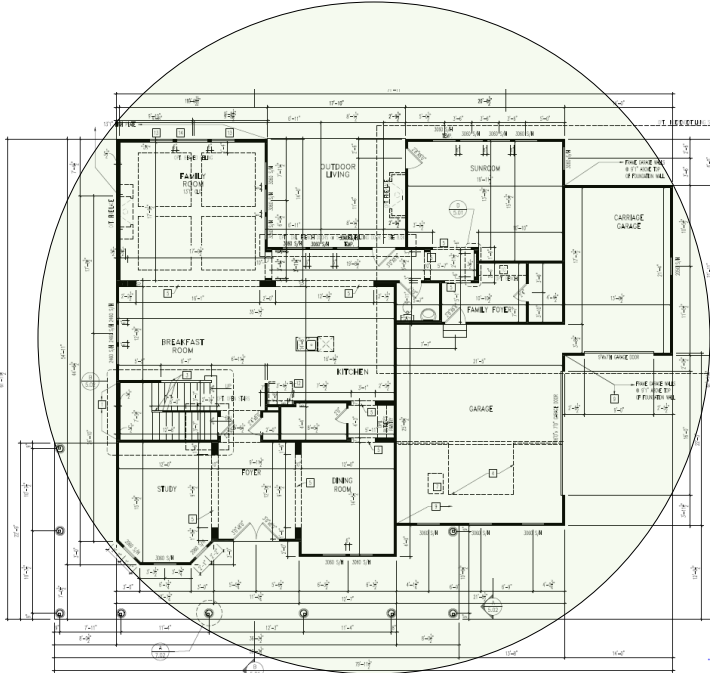

## Track Browsing History

View web use and browsing history data right at your fingertips. Now you can see what's happening on your network, even when you're not there.

Description	Model #	QTY
Wireless Router 2.4/5GHz AC1200 w/ built-in Wireless Controller	XWR-1200	1
Standard Wireless TX Power AC1200 WAP	XAP-810	1
OnQ 30" Plastic Enclosure with Hinged Door	ENP3050	1
OnQ Universal Mounting Plate	AC1040	1

## Basement Floor Plan

First Floor Plan

Second Floor Plan