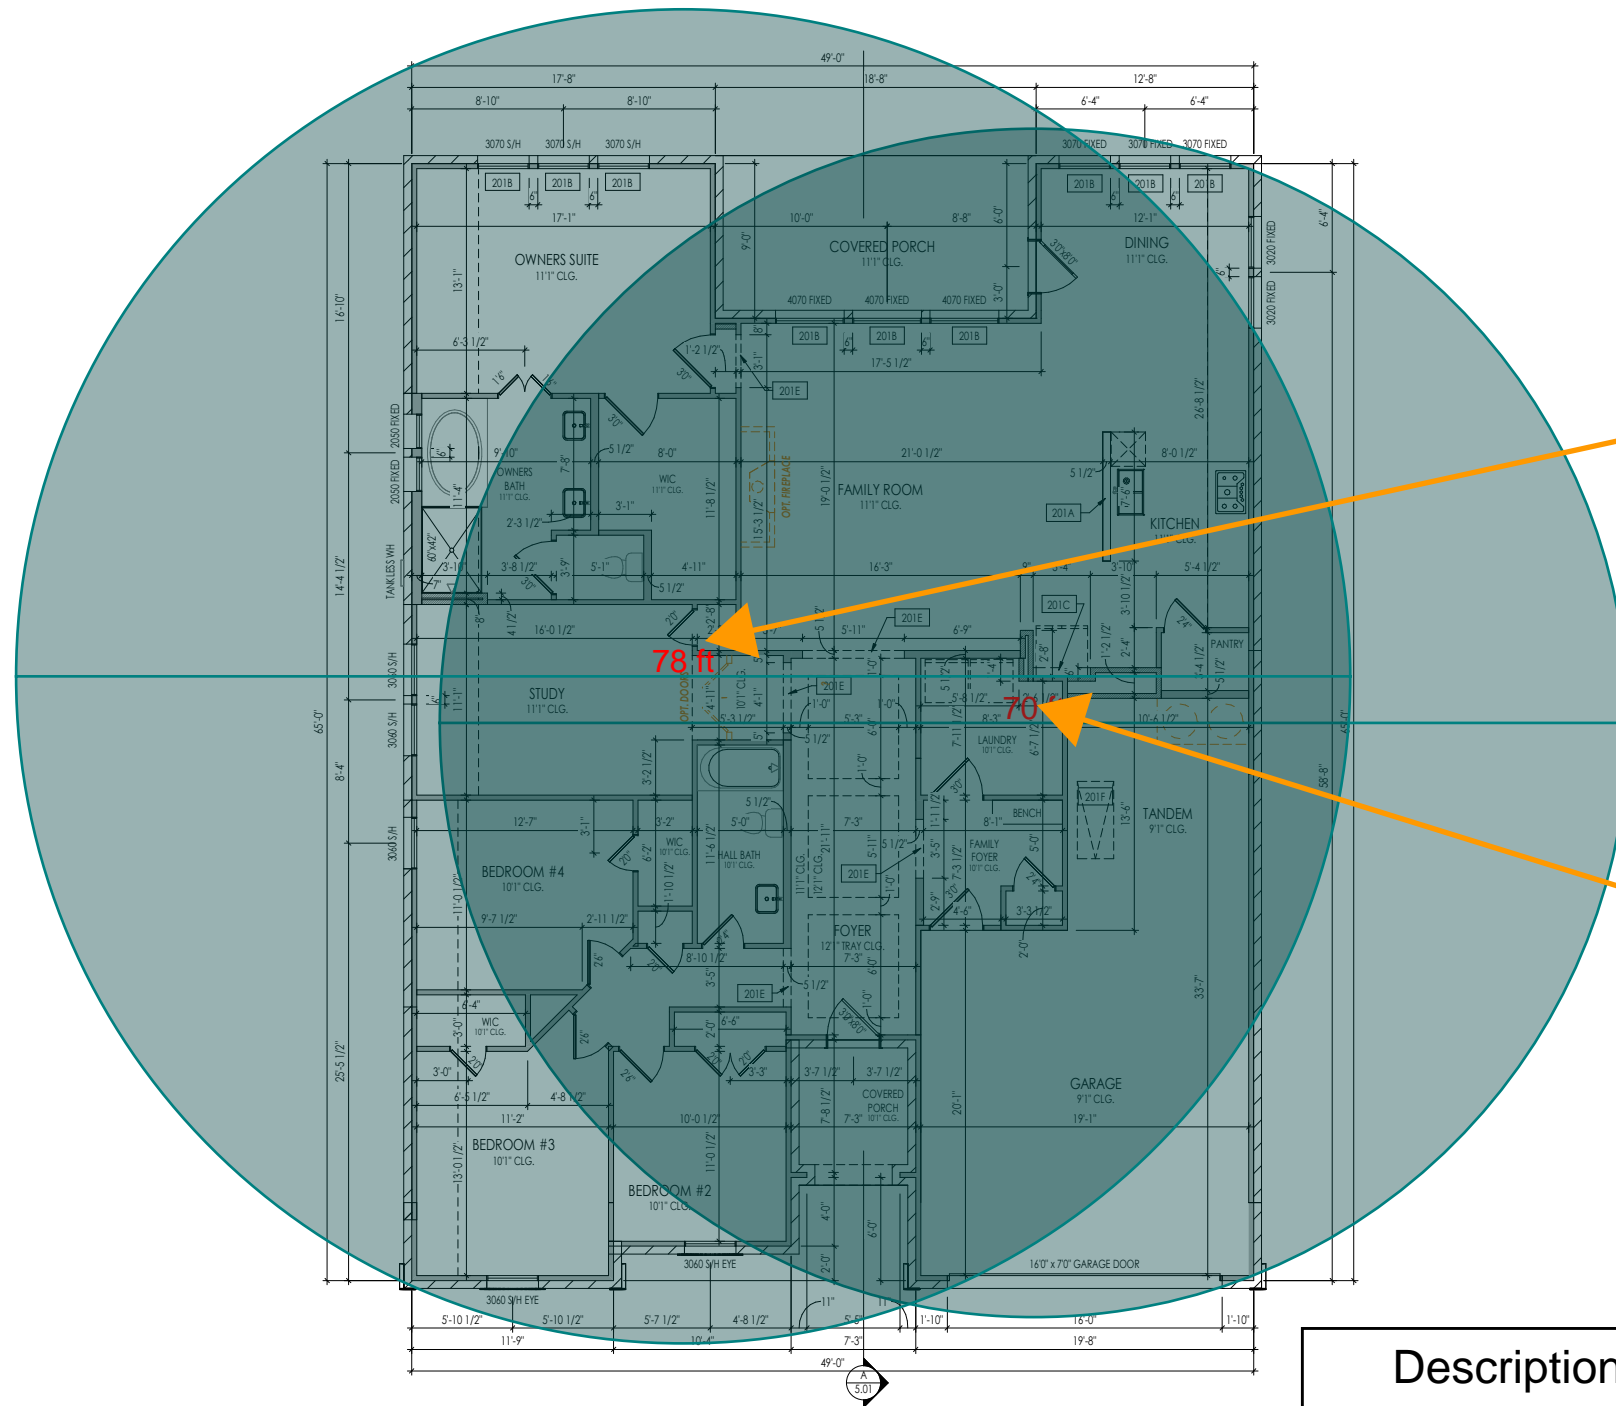

NO.	DESCRIPTION	DATE
rev1	Design for bid	11/8/22

CUSTOM INTEGRATOR

Drees

PROJECT #

0003263

TERRITORY SALES MANGER

Kristopher Sherman

DESIGNED BY

Kelly Draney

A-1

LUXUL

WiFi
GUARANTEE

(AP) XAP-810
AC1200 DB WiFi

(R) XWR-3150
4PORT WiFi
(S) XGS-1008
8PORT Gigabit
Mounting Plate
Structured Wiring

Description	Quantity
8-Port Gb Desktop Switch	1
High Power AC1200 Dual-Band WAP	1
OnQ 30" Plastic Enclosure with Hinged Door	1
QnQ Universal Mounting Plate	1
Wireless Router 2.4/5GHz AC3100 w/ Built-in Wireless Controller	1