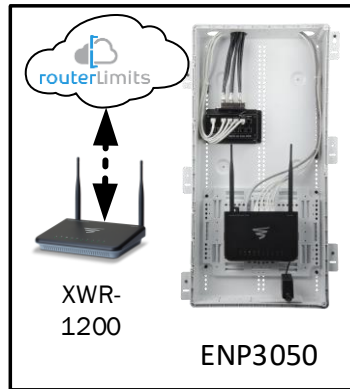

Description	Model #	QTY
Wireless Router 2.4/5GHz AC1200 w/ built-in Wireless Controller	XWR-1200	1
OnQ 30" Plastic Enclosure with Hinged Door	ENP3050	1

Note; the product icons on the Wireless & Wired Design have links to its own overview page on Luxul's webpage, you'll need internet connection in order for the links to work.

First Floor Plan