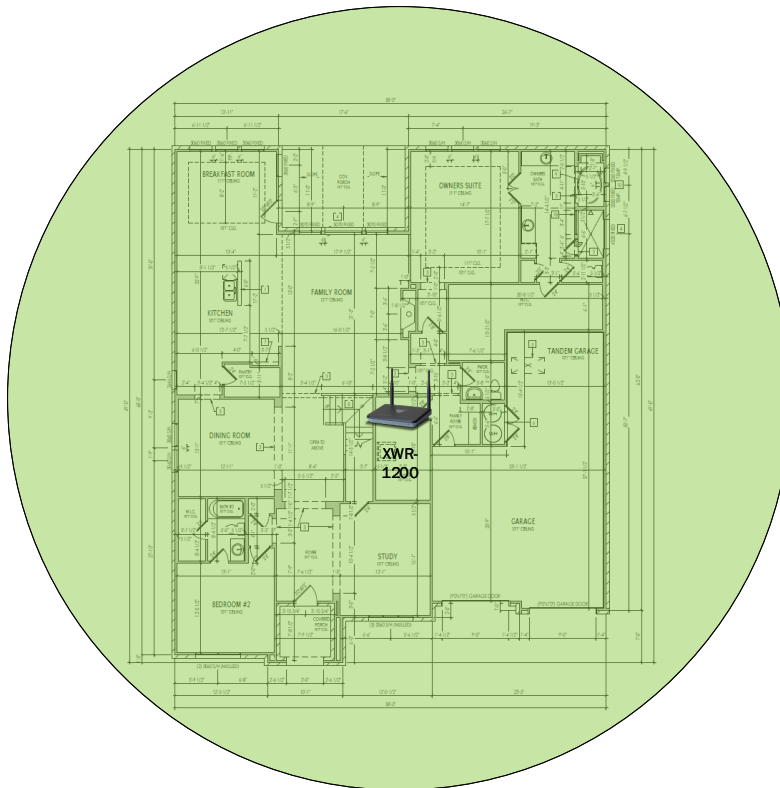

Description	Model #	QTY
Wireless Router 2.4/5GHz AC1200 w/ built-in Wireless Controller	XWR-1200	1
OnQ 30" Plastic Enclosure with Hinged Door	ENP3050	1

Note; the product icons on the Wireless & Wired Design have links to its own overview page on Luxul's webpage, you'll need internet connection in order for the links to work.

First Floor Plan