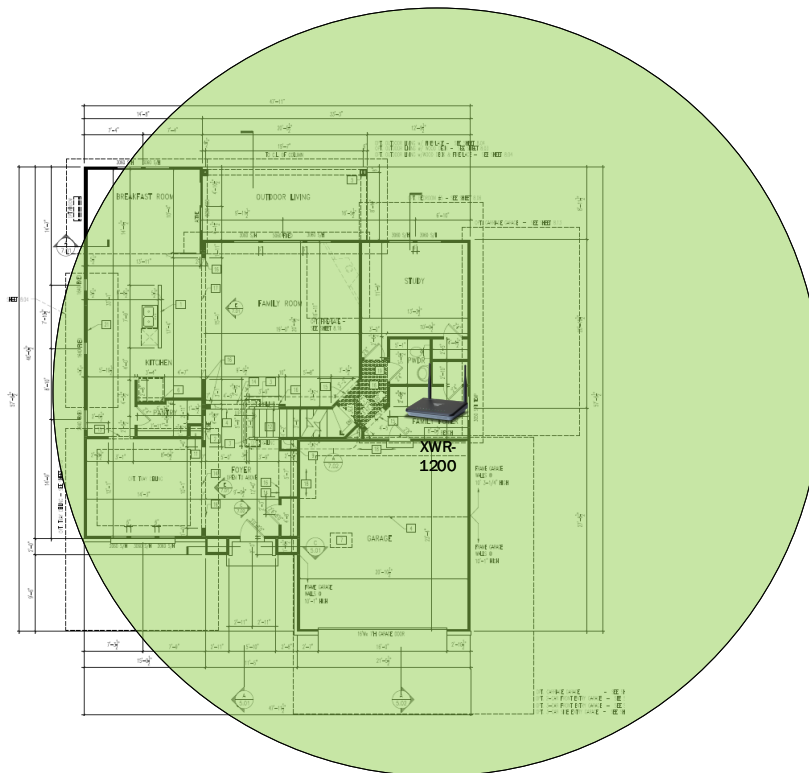

Description	Model #	QTY
Wireless Router 2.4/5GHz AC1200 w/ built-in Wireless Controller	XWR-1200	1
Standard Wireless TX Power AC1200 WAP	XAP-810	1
OnQ 30" Plastic Enclosure with Hinged Door	ENP3050	1
OnQ Universal Mounting Plate	AC1040	1

Note; the product icons on the Wireless & Wired Design have links to its own overview page on Luxul's webpage, you'll need internet connection in order for the links to work.

First Floor Plan