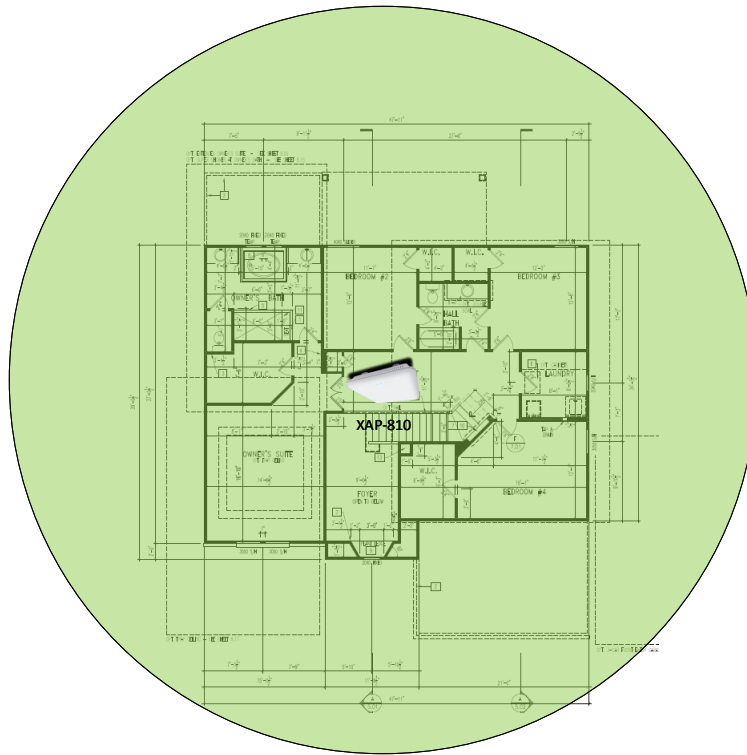

Track Browsing History

View web use and browsing history data right at your fingertips. Now you can see what's happening on your network, even when you're not there.

Description	Model #	QTY
Wireless Router 2.4/5GHz AC1200 w/ built-in Wireless Controller	XWR-1200	1
Standard Wireless TX Power AC1200 WAP	XAP-810	1
OnQ 30" Plastic Enclosure with Hinged Door	ENP3050	1
OnQ Universal Mounting Plate	AC1040	1

Note; the product icons on the Wireless & Wired Design have links to its own overview page on Luxul's webpage, you'll need internet connection in order for the links to work.

First Floor Plan

Second Floor Plan