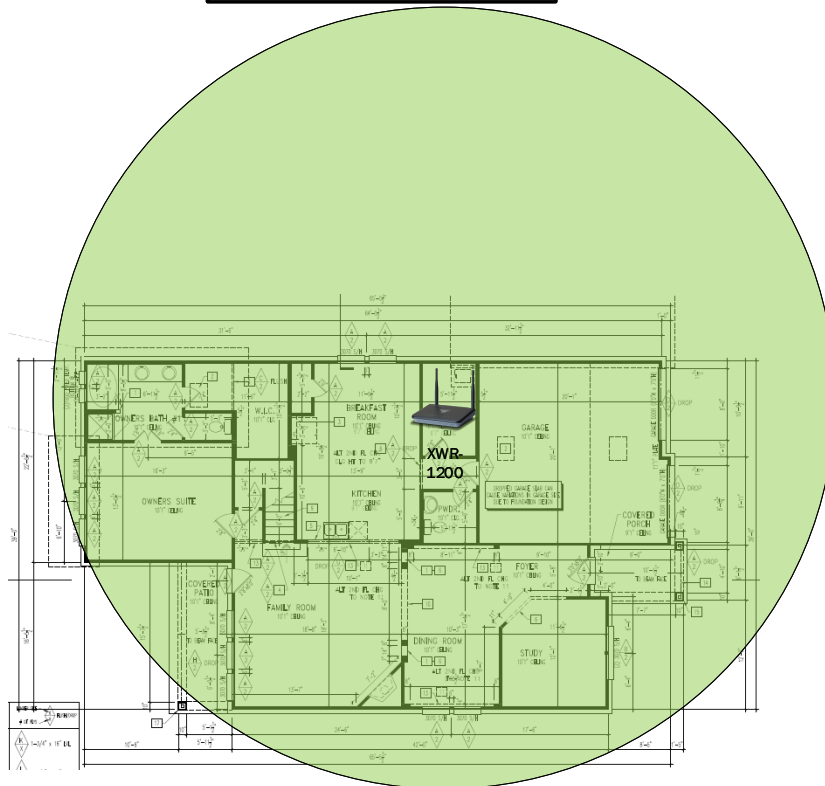

Description	Model #	QTY
Wireless Router 2.4/5GHz AC1200 w/ built-in Wireless Controller	XWR-1200	1
OnQ 30" Plastic Enclosure with Hinged Door	ENP3050	1

Note; the product icons on the Wireless & Wired Design have links to its own overview page on Luxul's webpage, you'll need internet connection in order for the links to work.

First Floor Plan