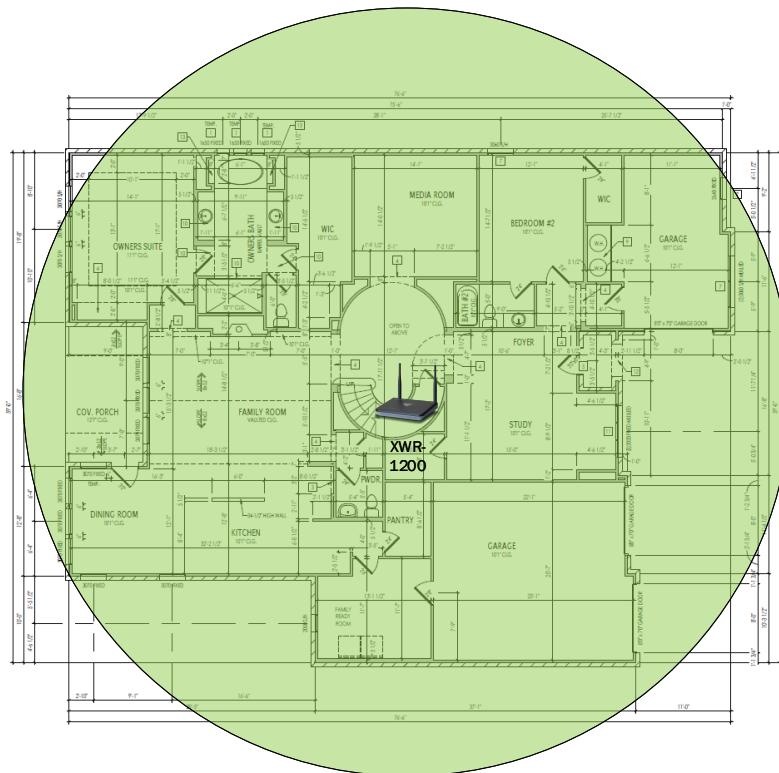

Description	Model #	QTY
Wireless Router 2.4/5GHz AC1200 w/ built-in Wireless Controller	XWR-1200	1
OnQ 30" Plastic Enclosure with Hinged Door	ENP3050	1

Note; the product icons on the Wireless & Wired Design have links to its own overview page on Luxul's webpage, you'll need internet connection in order for the links to work.

First Floor Plan