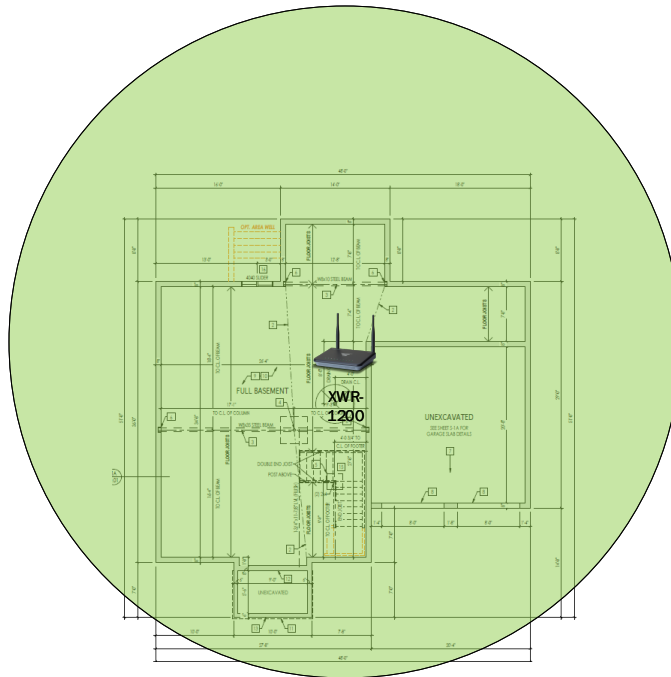

Description	Model #	QTY
Wireless Router 2.4/5GHz AC1200 w/ built-in Wireless Controller	XWR-1200	1
Standard Wireless TX Power AC1200 WAP	XAP-810	1
OnQ 30" Plastic Enclosure with Hinged Door	ENP3050	1
OnQ Universal Mounting Plate	AC1040	1

Note; the product icons on the Wireless & Wired Design have links to its own overview page on Luxul's webpage, you'll need internet connection in order for the links to work.

Basement Floor Plan