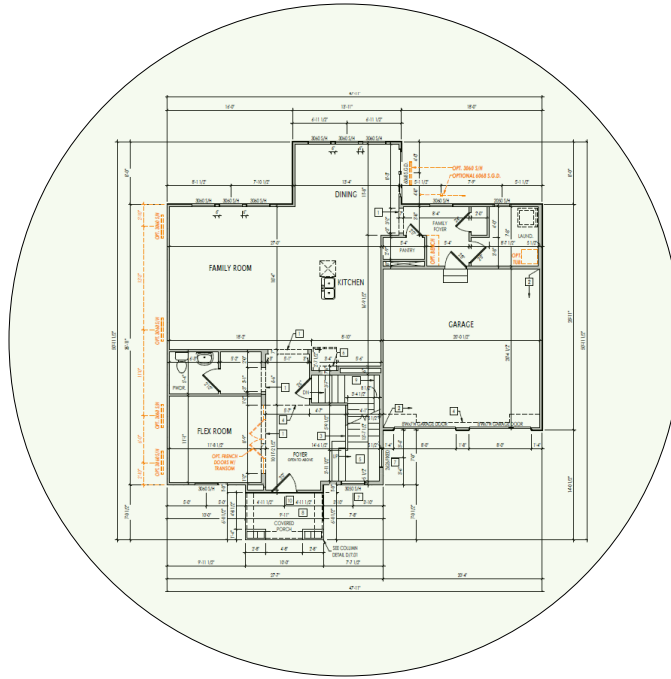

Track Browsing History

View web use and browsing history data right at your fingertips. Now you can see what's happening on your network, even when you're not there.

Description	Model #	QTY
Wireless Router 2.4/5GHz AC1200 w/ built-in Wireless Controller	XWR-1200	1
Standard Wireless TX Power AC1200 WAP	XAP-810	1
OnQ 30" Plastic Enclosure with Hinged Door	ENP3050	1
OnQ Universal Mounting Plate	AC1040	1

Note; the product icons on the Wireless & Wired Design have links to its own overview page on Luxul's webpage, you'll need internet connection in order for the links to work.

Basement Floor Plan

1st Floor Plan – It will get coverage from Basement and 2nd Floor AP

2nd Floor Plan