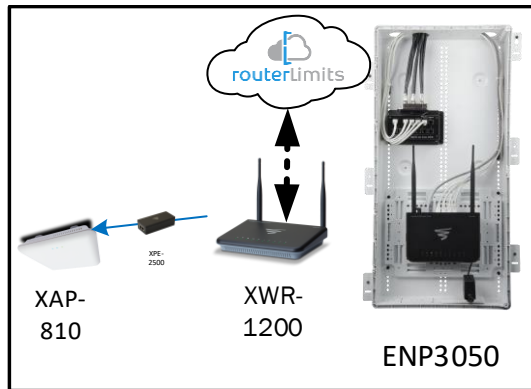

Description	Model #	QTY
Wireless Router 2.4/5GHz AC1200 w/ built-in Wireless Controller	XWR-1200	1
Standard Wireless TX Power AC1200 WAP	XAP-810	1
OnQ 30" Plastic Enclosure with Hinged Door	ENP3050	1
OnQ Universal Mounting Plate	AC1040	1

Note; the product icons on the Wireless & Wired Design have links to its own overview page on Luxul's webpage, you'll need internet connection in order for the links to work.

Basement Floor Plan