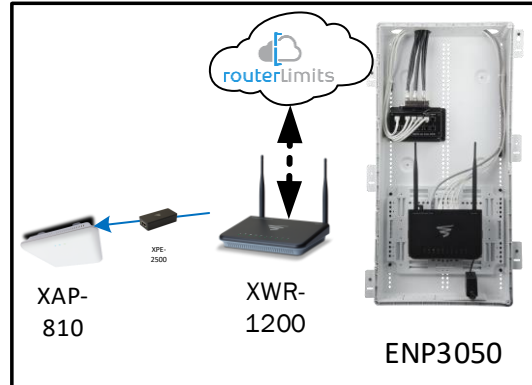

Description	Model #	QTY
Wireless Router 2.4/5GHz AC1200 w/ built-in Wireless Controller	XWR-1200	1
Standard Wireless TX Power AC1200 WAP	XAP-810	1
OnQ 30" Plastic Enclosure with Hinged Door	ENP3050	1

Note; the product icons on the Wireless & Wired Design have links to its own overview page on Luxul's webpage, you'll need internet connection in order for the links to work.

First Floor Plan