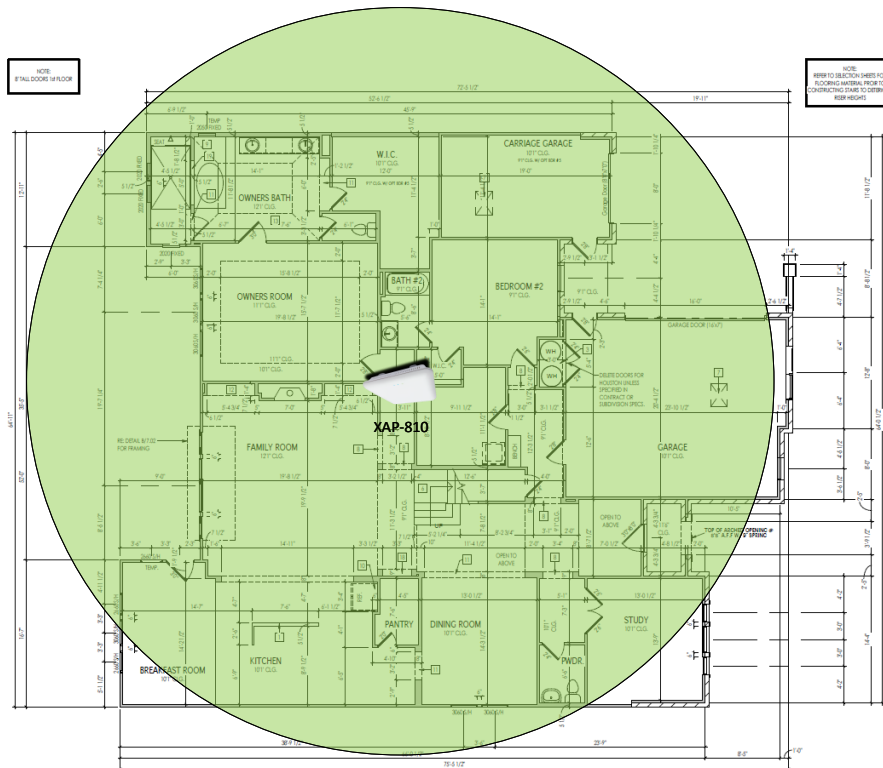

Description	Model #	QTY
Wireless Router 2.4/5GHz AC1200 w/ built-in Wireless Controller	XWR-1200	1
Standard Wireless TX Power AC1200 WAP	XAP-810	1
OnQ 30" Plastic Enclosure with Hinged Door	ENP3050	1

Note; the product icons on the Wireless & Wired Design have links to its own overview page on Luxul's webpage, you'll need internet connection in order for the links to work.

First Floor Plan