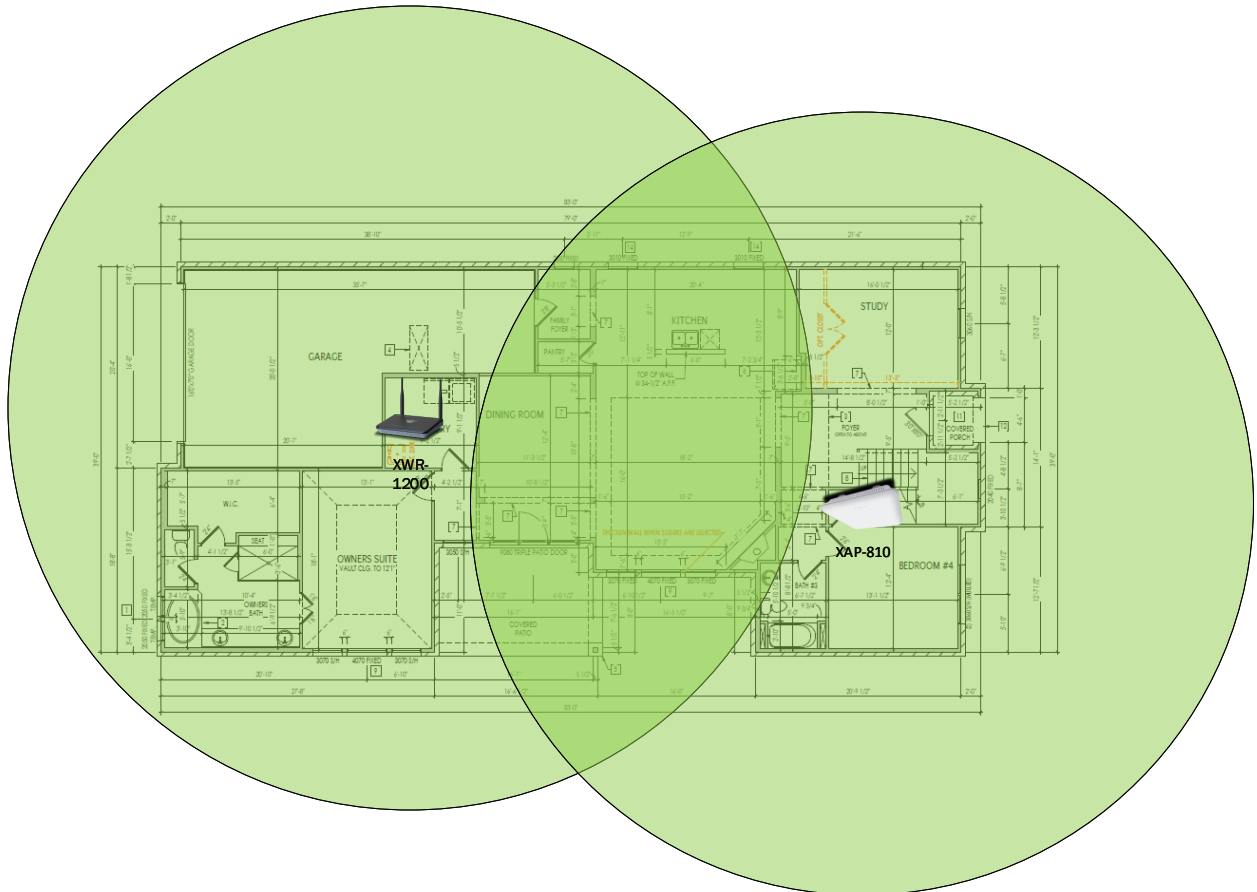

Description	Model #	QTY
Wireless Router 2.4/5GHz AC1200 w/ built-in Wireless Controller	XWR-1200	1
Standard Wireless TX Power AC1200 WAP	XAP-810	1
OnQ 30" Plastic Enclosure with Hinged Door	ENP3050	1

Note; the product icons on the Wireless & Wired Design have links to its own overview page on Luxul's webpage, you'll need internet connection in order for the links to work.

First Floor Plan