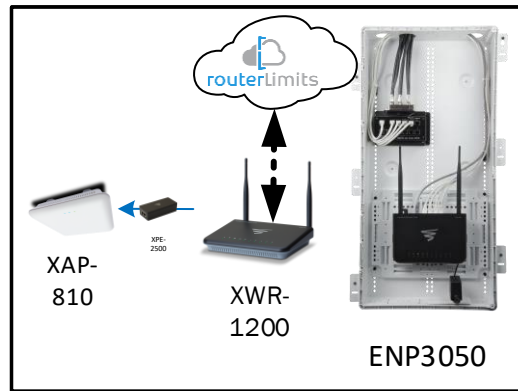

Track Browsing History

View web use and browsing history data right at your fingertips. Now you can see what's happening on your network, even when you're not there.

Bracken W – Case Number 96978 - V1

Description	Model #	QTY
Wireless Router 2.4/5GHz AC1200 w/ built-in Wireless Controller	XWR-1200	1
Standard Wireless TX Power AC1200 WAP	XAP-810	1
OnQ 30" Plastic Enclosure with Hinged Door	ENP3050	1

Note; the product icons on the Wireless & Wired Design have links to its own overview page on Luxul's webpage, you'll need internet connection in order for the links to work.

1st Floor – It will also get coverage from 2nd floor AP