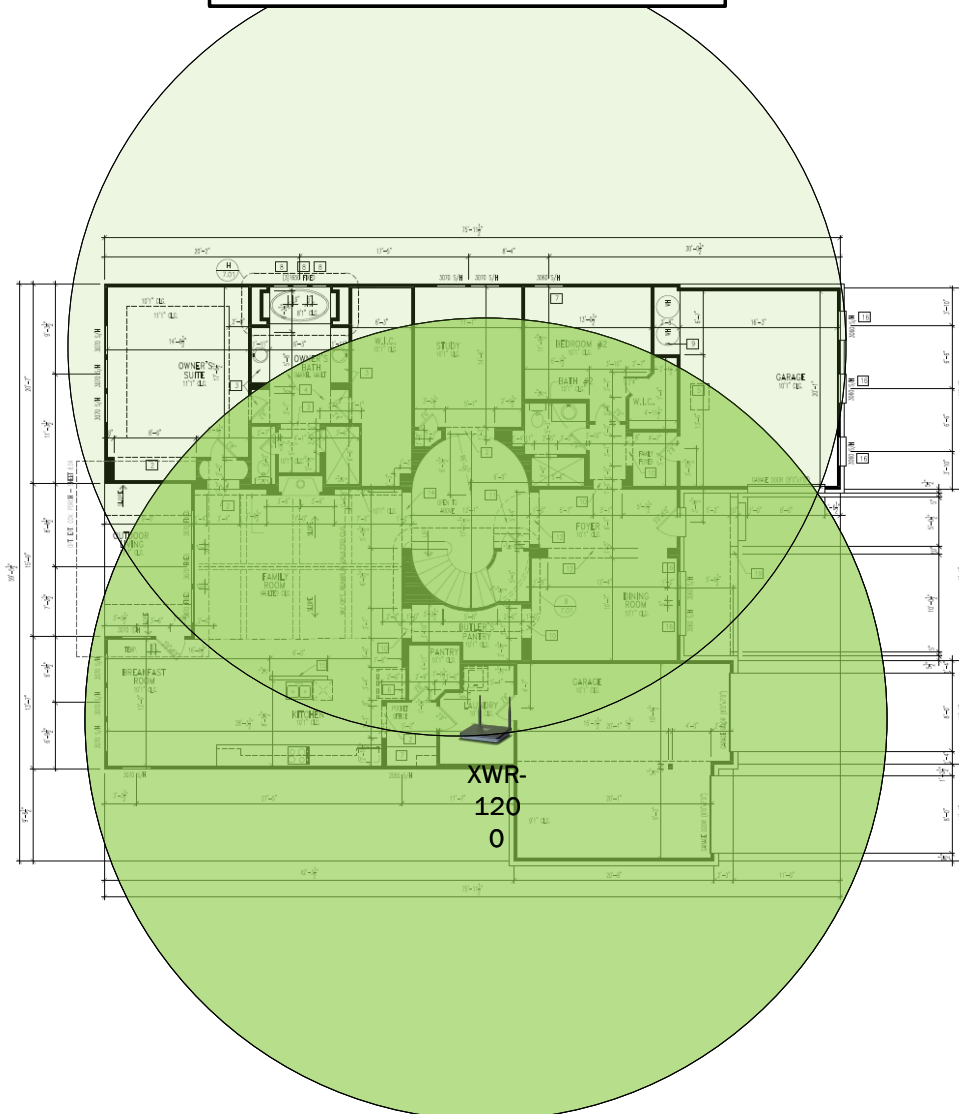

Bracken W – Case Number 96978 - V1

Description	Model #	QTY
Wireless Router 2.4/5GHz AC1200 w/ built-in Wireless Controller	XWR-1200	1
Standard Wireless TX Power AC1200 WAP	XAP-810	1
OnQ 30" Plastic Enclosure with Hinged Door	ENP3050	1

Note; the product icons on the Wireless & Wired Design have links to its own overview page on Luxul's webpage, you'll need internet connection in order for the links to work.

1st Floor – It will also get coverage from 2nd floor AP