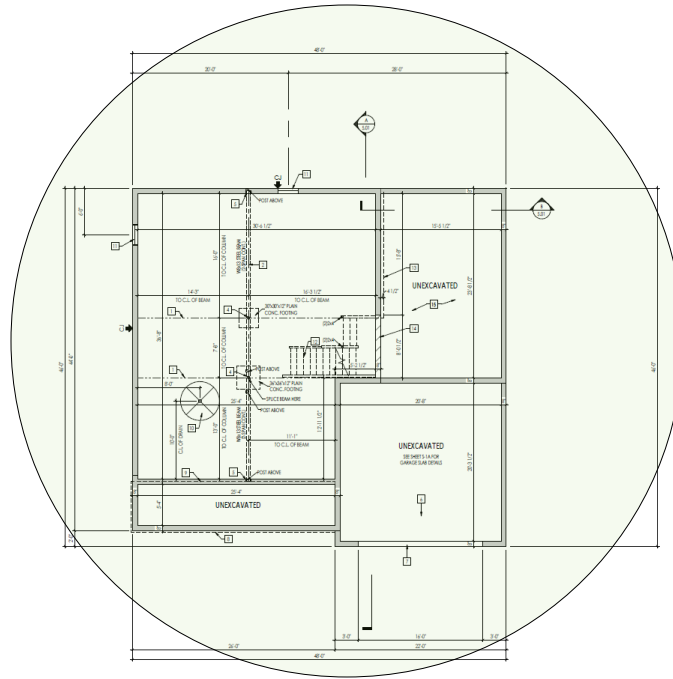

Basement Floor Plan

It will get Wi-Fi coverage from the Wireless Router in the Main Floor Plan