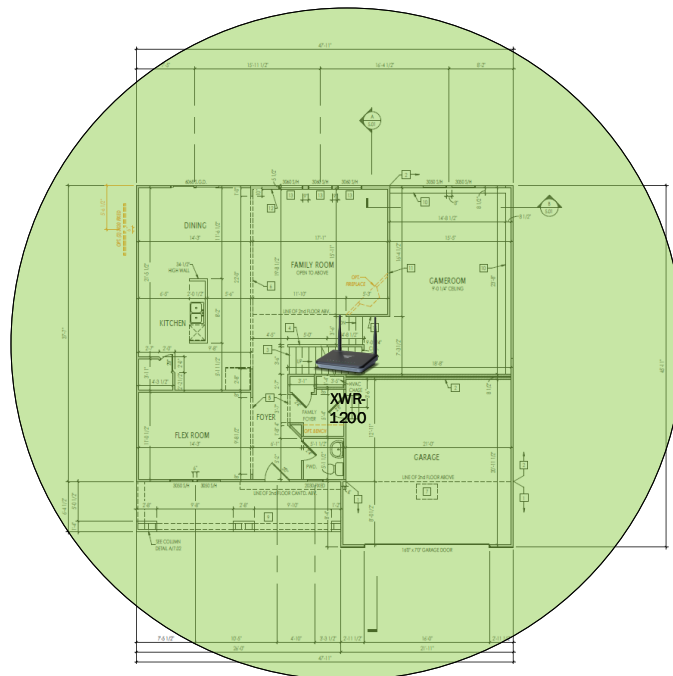

Description	Model #	QTY
Wireless Router 2.4/5GHz AC1200 w/ built-in Wireless Controller	XWR-1200	1
OnQ 30" Plastic Enclosure with Hinged Door	ENP3050	1
OnQ Universal Mounting Plate	AC1040	1

Note; the product icons on the Wireless & Wired Design have links to its own overview page on Luxul's webpage, you'll need internet connection in order for the links to work.

Main Floor Plan