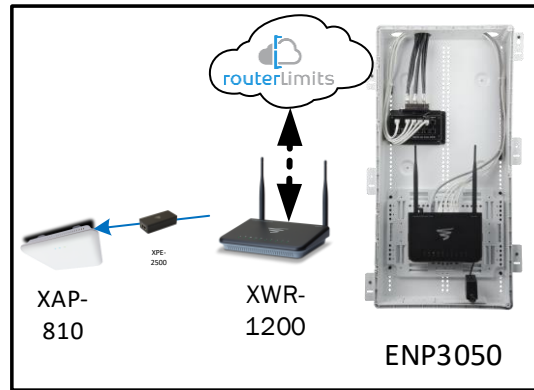

Description	Model #	QTY
Wireless Router 2.4/5GHz AC1200 w/ built-in Wireless Controller	XWR-1200	1
Standard Wireless TX Power AC1200 WAP	XAP-810	1
OnQ 30" Plastic Enclosure with Hinged Door	ENP3050	1
OnQ Universal Mounting Plate	AC1040	1

Note; the product icons on the Wireless & Wired Design have links to its own overview page on Luxul's webpage, you'll need internet connection in order for the links to work.

Second Floor Plan