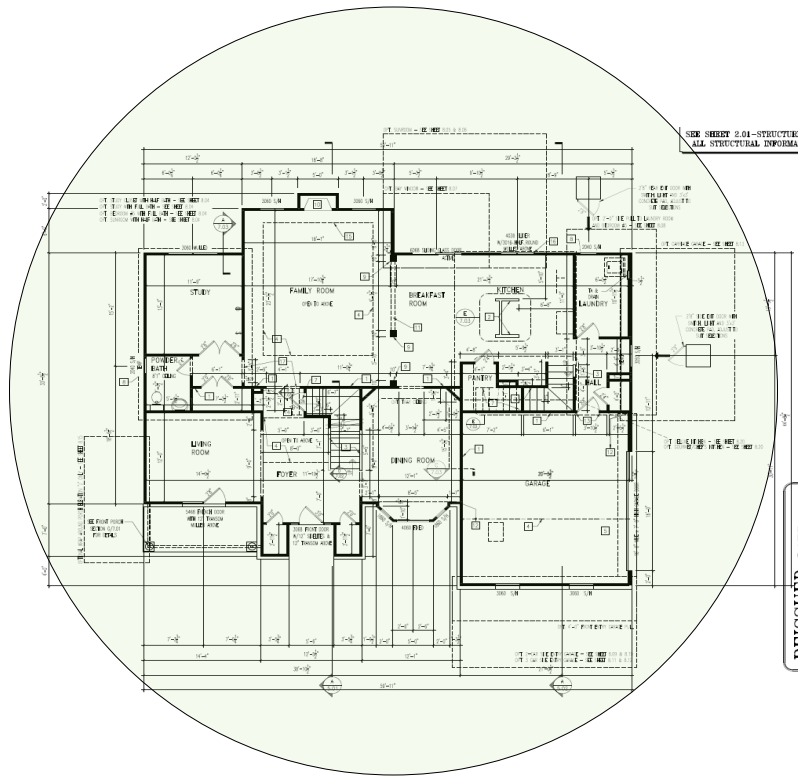

Track Browsing History

View web use and browsing history data right at your fingertips. Now you can see what's happening on your network, even when you're not there.

Description	Model #	QTY
Wireless Router 2.4/5GHz AC1200 w/ built-in Wireless Controller	XWR-1200	1
Standard Wireless TX Power AC1200 WAP	XAP-810	1
OnQ 30" Plastic Enclosure with Hinged Door	ENP3050	1
OnQ Universal Mounting Plate	AC1040	1

Note; the product icons on the Wireless & Wired Design have links to its own overview page on Luxul's webpage, you'll need internet connection in order for the links to work.

Second Floor Plan

Main Floor Plan – It will get Wi-Fi coverage from the Wireless Router in the Second Floor Plan

Basement Floor Plan