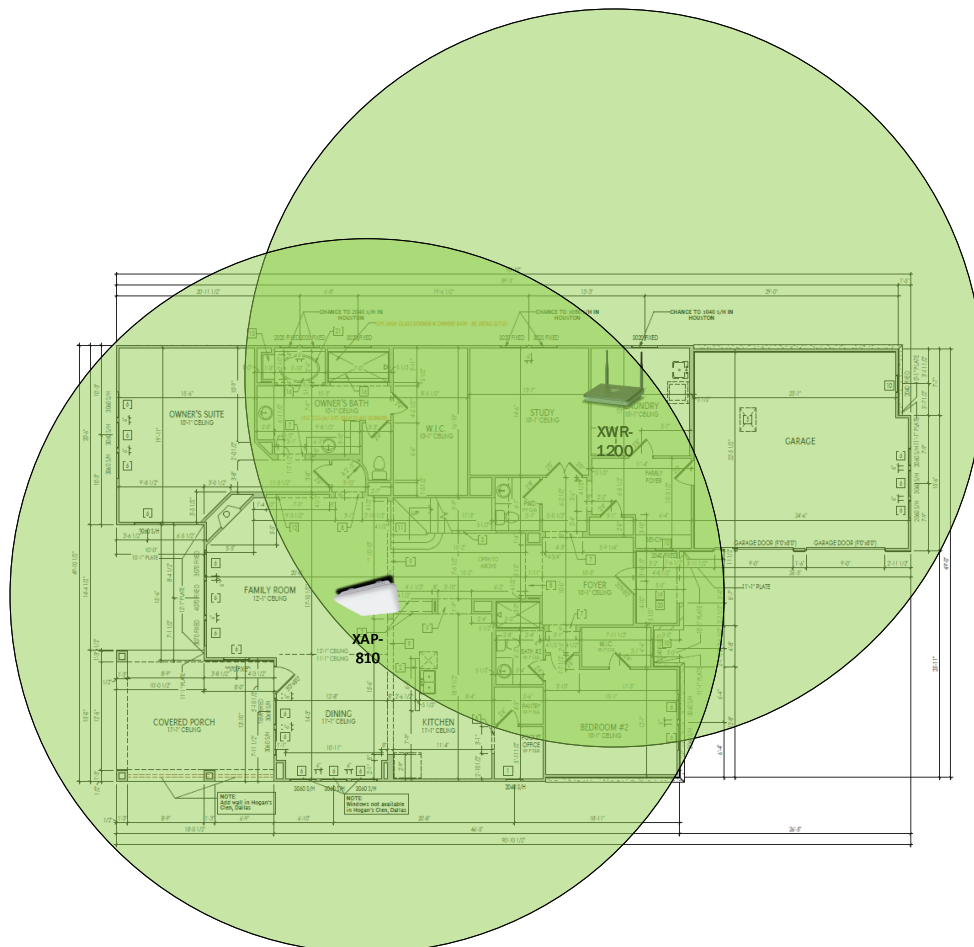

Description	Model #	QTY
Wireless Router 2.4/5GHz AC1200 w/ built-in Wireless Controller	XWR-1200	1
Standard Wireless TX Power AC1200 WAP	XAP-810	1
OnQ 30" Plastic Enclosure with Hinged Door	ENP3050	1

Note; the product icons on the Wireless & Wired Design have links to its own overview page on Luxul's webpage, you'll need internet connection in order for the links to work.

First Floor Plan