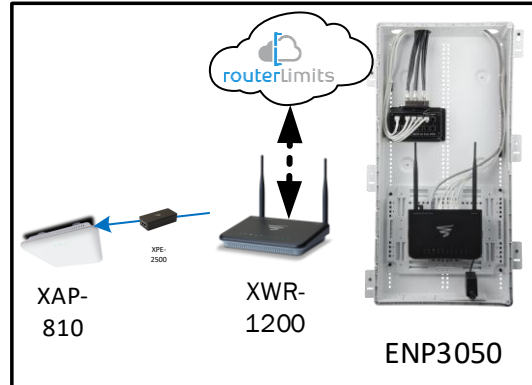

Description	Model #	QTY
Wireless Router 2.4/5GHz AC1200 w/ built-in Wireless Controller	XWR-1200	1
Standard Wireless TX Power AC1200 WAP	XAP-810	1
OnQ 30" Plastic Enclosure with Hinged Door	ENP3050	1

Note; the product icons on the Wireless & Wired Design have links to its own overview page on Luxul's webpage, you'll need internet connection in order for the links to work.

First Floor Plan