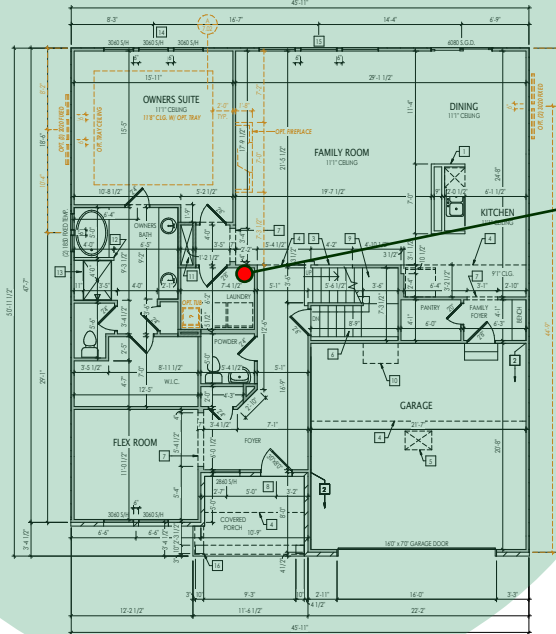

- (R) Router
- (S) Switch
- (AP) Wireless Access Point
- (WC) Wireless Controller