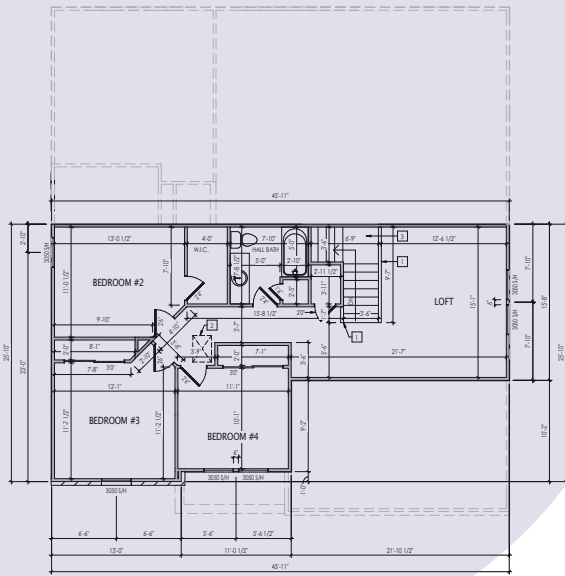

Description

Model # Quantity

OnQ 30" Plastic Enclosure with Hinged Door ENP3050 1

QnQ Universal Mounting Plate AC1040 1

Wireless Router 2.4/5GHz AC1200 w/ built-in Wireless Controller XWR-1200 1

Wi-Fi coverage from the Wireless AP in the First Floor Plan