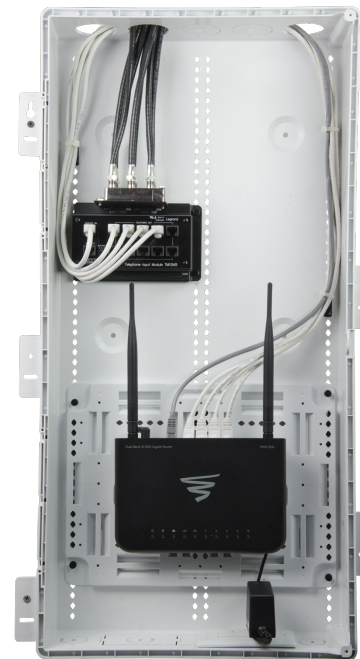

- (R) Router
- (S) Switch
- (AP) Wireless Access Point
- (WC) Wireless Controller