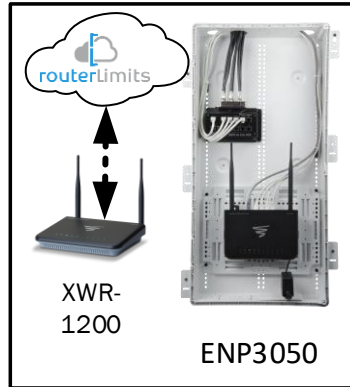

Description	Model #	QTY
Wireless Router 2.4/5GHz AC1200 w/ built-in Wireless Controller	XWR-1200	1
OnQ 30" Plastic Enclosure with Hinged Door	ENP3050	1

Note; the product icons on the Wireless & Wired Design have links to its own overview page on Luxul's webpage, you'll need internet connection in order for the links to work.

1st Floor