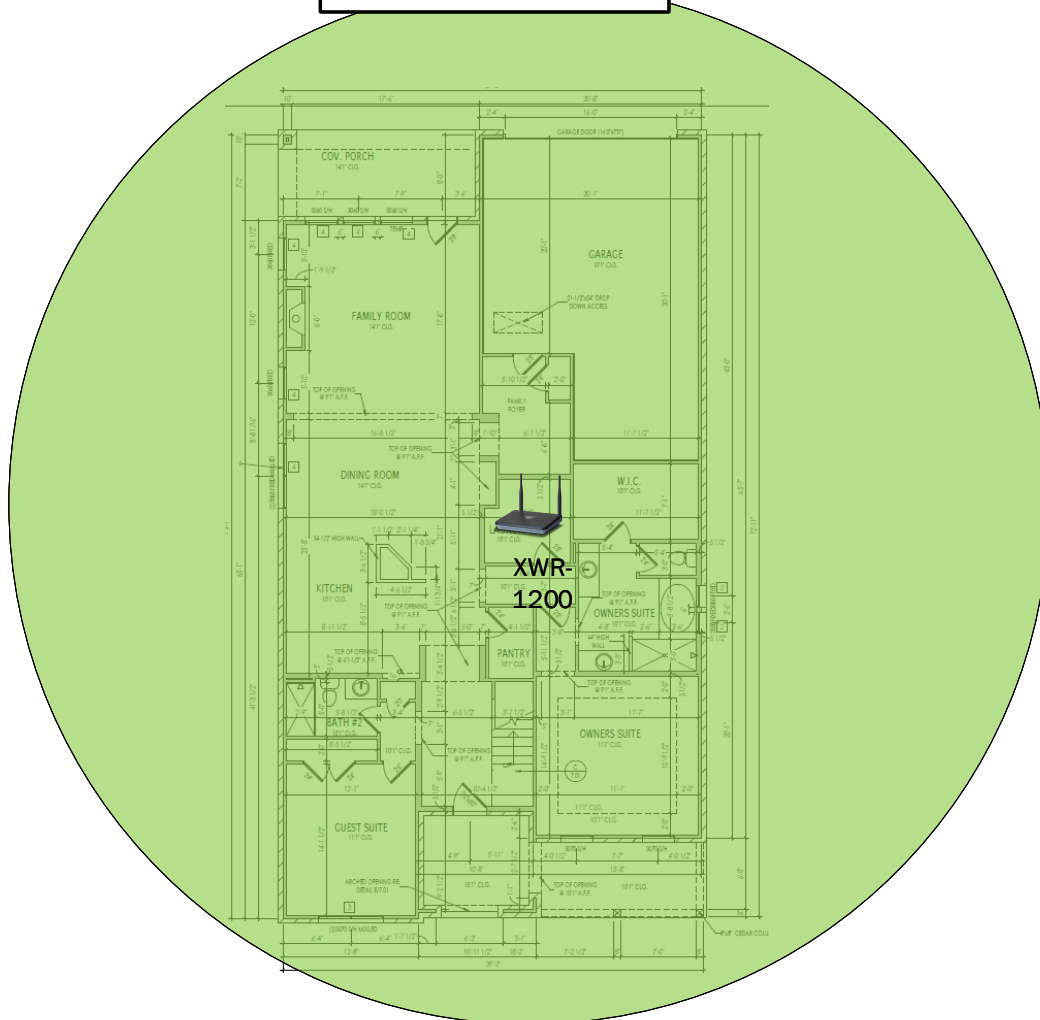

Description	Model #	QTY
Wireless Router 2.4/5GHz AC1200 w/ built-in Wireless Controller	XWR-1200	1
OnQ 30" Plastic Enclosure with Hinged Door	ENP3050	1

Note; the product icons on the Wireless & Wired Design have links to its own overview page on Luxul's webpage, you'll need internet connection in order for the links to work.

1st Floor