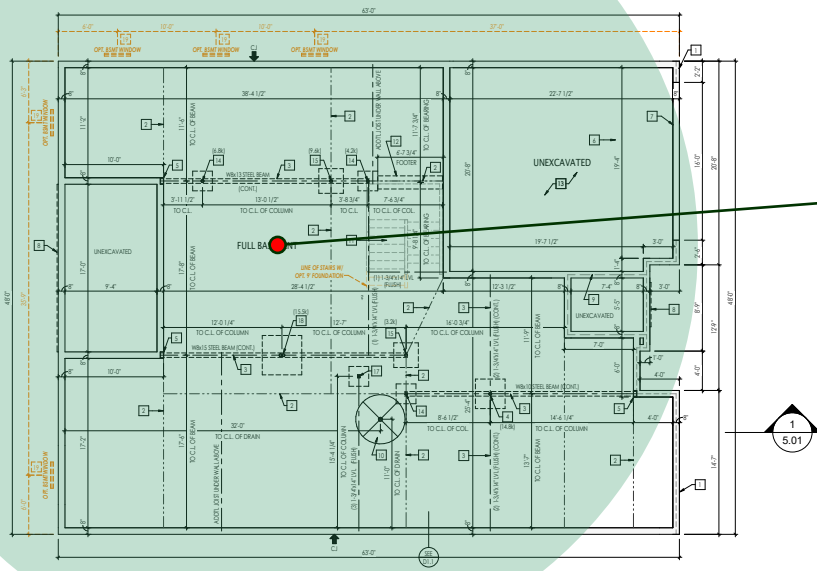

Wi-Fi coverage from the Wireless AP in the First Floor Plan

- (R) Router
- (S) Switch
- (AP) Wireless Access Point
- (WC) Wireless Controller

Note: 2.4 GHz WiFi coverage is guaranteed throughout the livable/ conditioned portions of the structure. Varying building materials and obstructions will cause significant degradation in the WiFi signal external to the structure. Thusly this map is not representative of actual external coverage to the home or structure and not covered under our WiFi guarantee.