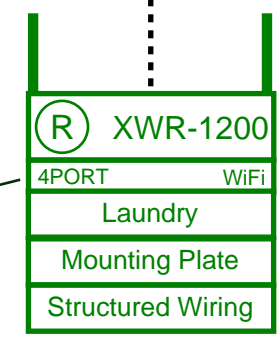

Wi-Fi coverage from the Wireless AP in the First Floor Plan

- (R) Router
- (S) Switch
- (AP) Wireless Access Point
- (WC) Wireless Controller

Note: 2.4 GHz WiFi coverage is guaranteed throughout the livable/ conditioned portions of the structure. Varying building materials and obstructions will cause significant degradation in the WiFi signal external to the structure. Thusly this map is not representative of actual external coverage to the home or structure and not covered under our WiFi guarantee.