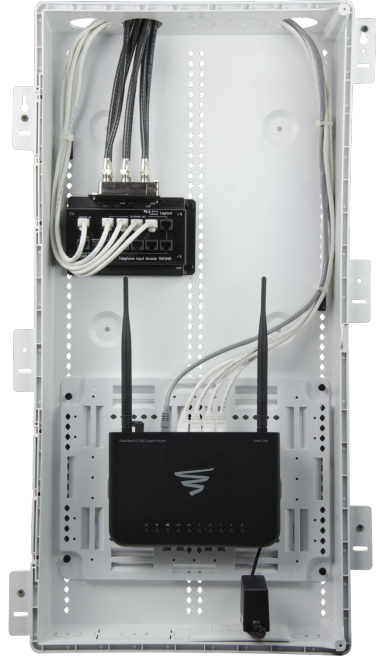

Description

Model # Quantity

High Power AC1200 Dual-Band WAP	XAP-810	1
OnQ 30" Plastic Enclosure with Hinged Door	ENP3050	1
QnQ Universal Mounting Plate	AC1040	1
Wireless Router 2.4/5GHz AC1200 w/ built-in Wireless Controller	XWR-1200	1

Wi-Fi coverage from the Wireless AP in the First Floor Plan

- (R) Router
- (S) Switch
- (AP) Wireless Access Point
- (WC) Wireless Controller

Note: 2.4 GHz WiFi coverage is guaranteed throughout the livable/ conditioned portions of the structure. Varying building materials and obstructions will cause significant degradation in the WiFi signal external to the structure. Thusly this map is not representative of actual external coverage to the home or structure and not covered under our WiFi guarantee.