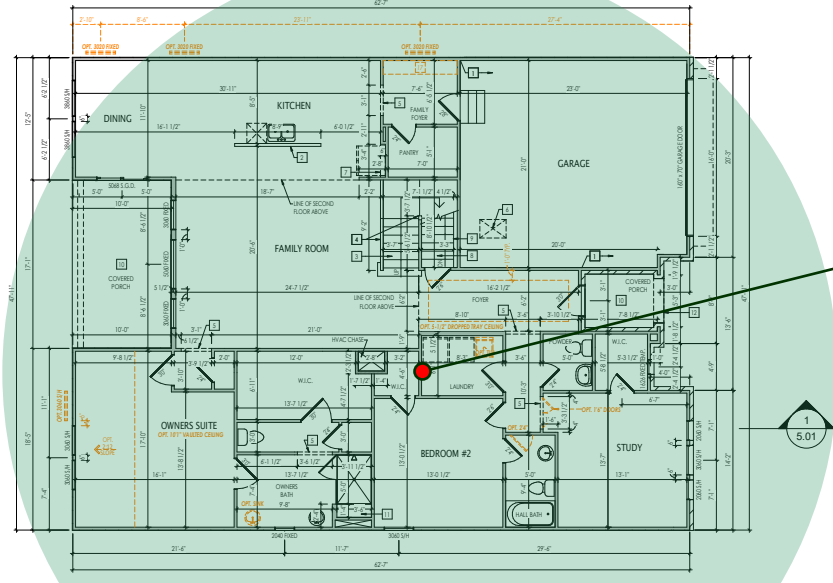

Description

Model # Quantity

High Power AC1200 Dual-Band WAP	XAP-810	1
OnQ 30" Plastic Enclosure with Hinged Door	ENP3050	1
QnQ Universal Mounting Plate	AC1040	1
Wireless Router 2.4/5GHz AC1200 w/ built-in Wireless Controller	XWR-1200	1

Wi-Fi coverage from the Wireless AP in the First Floor Plan

- (R) Router
- (S) Switch
- (AP) Wireless Access Point
- (WC) Wireless Controller

Note: 2.4 GHz WiFi coverage is guaranteed throughout the livable/ conditioned portions of the structure. Varying building materials and obstructions will cause significant degradation in the WiFi signal external to the structure. Thusly this map is not representative of actual external coverage to the home or structure and not covered under our WiFi guarantee.