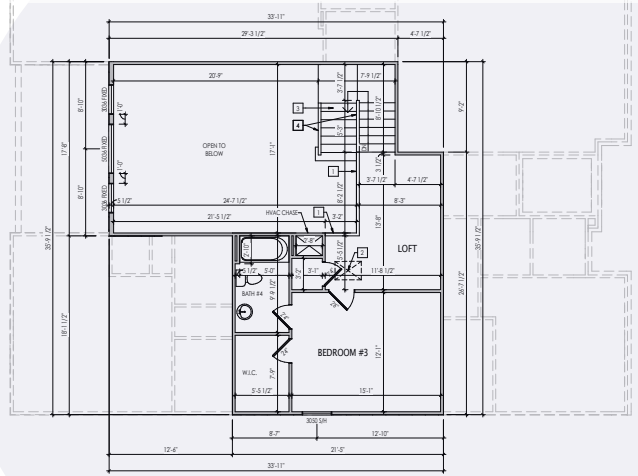

Description

Model # Quantity

High Power AC1200 Dual-Band WAP	XAP-810	1
OnQ 30" Plastic Enclosure with Hinged Door	ENP3050	1
QnQ Universal Mounting Plate	AC1040	1
Wireless Router 2.4/5GHz AC1200 w/ built-in Wireless Controller	XWR-1200	1

Wi-Fi coverage from the Wireless AP in the First Floor Plan

- (R) Router
- (S) Switch
- (AP) Wireless Access Point
- (WC) Wireless Controller

Note: 2.4 GHz WiFi coverage is guaranteed throughout the livable/ conditioned portions of the structure. Varying building materials and obstructions will cause significant degradation in the WiFi signal external to the structure. Thusly this map is not representative of actual external coverage to the home or structure and not covered under our WiFi guarantee.