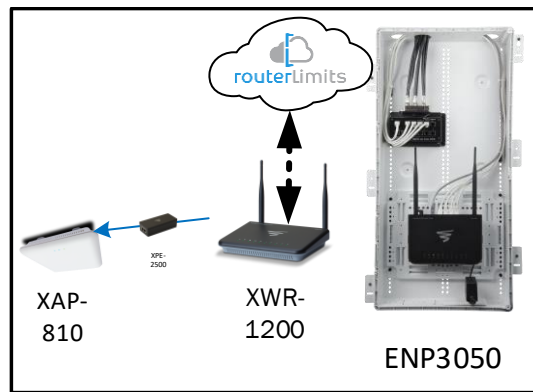

Description	Model #	QTY
Wireless Router 2.4/5GHz AC1200 w/ built-in Wireless Controller	XWR-1200	1
Standard Wireless TX Power AC1200 WAP	XAP-810	1
OnQ 30" Plastic Enclosure with Hinged Door	ENP3050	1
OnQ Universal Mounting Plate	AC1040	1

Note; the product icons on the Wireless & Wired Design have links to its own overview page on Luxul's webpage, you'll need internet connection in order for the links to work.

Basement Floor Plan