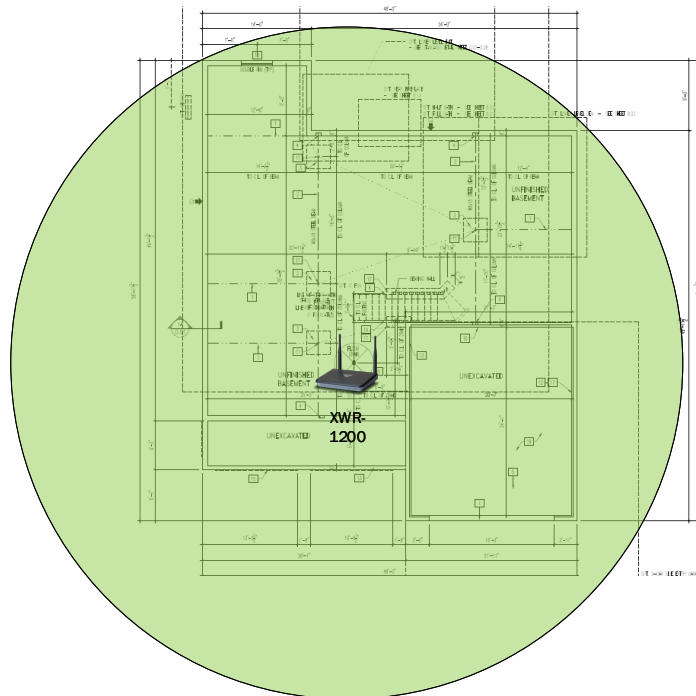

Description	Model #	QTY
Wireless Router 2.4/5GHz AC1200 w/ built-in Wireless Controller	XWR-1200	1
Standard Wireless TX Power AC1200 WAP	XAP-810	1
OnQ 30" Plastic Enclosure with Hinged Door	ENP3050	1
OnQ Universal Mounting Plate	AC1040	1

Note; the product icons on the Wireless & Wired Design have links to its own overview page on Luxul's webpage, you'll need internet connection in order for the links to work.

Basement Floor Plan