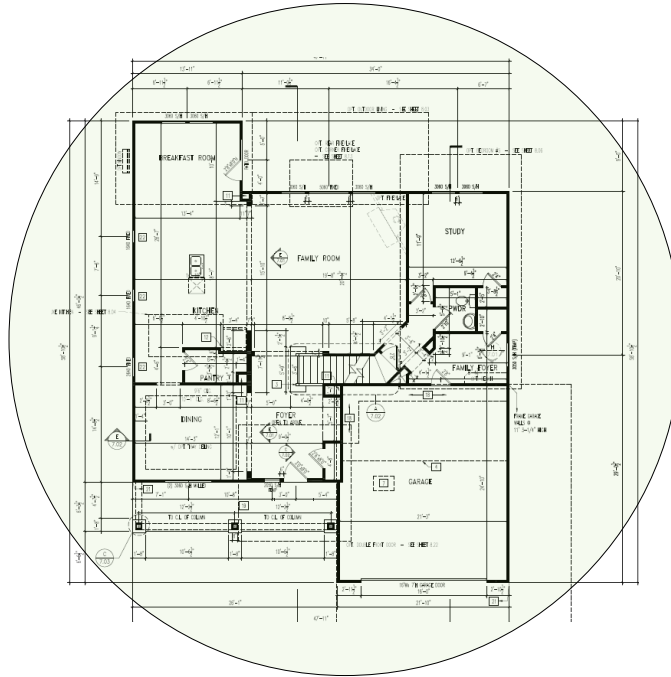

First Floor Plan

It will get Wi-Fi coverage from the Wireless AP in the Second Floor Plan