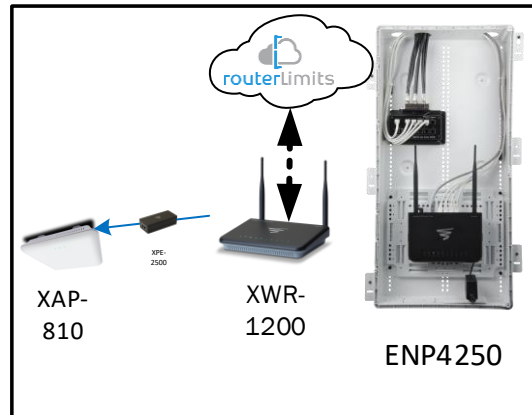

Description	Model #	QTY
Wireless Router 2.4/5GHz AC1200 w/ built-in Wireless Controller	XWR-1200	1
Standard Wireless TX Power AC1200 WAP	XAP-810	1
OnQ 42" Plastic Enclosure with Hinged Door	ENP4250	1

Note; the product icons on the Wireless & Wired Design have links to its own overview page on Luxul's webpage, you'll need internet connection in order for the links to work.

First Floor Plan