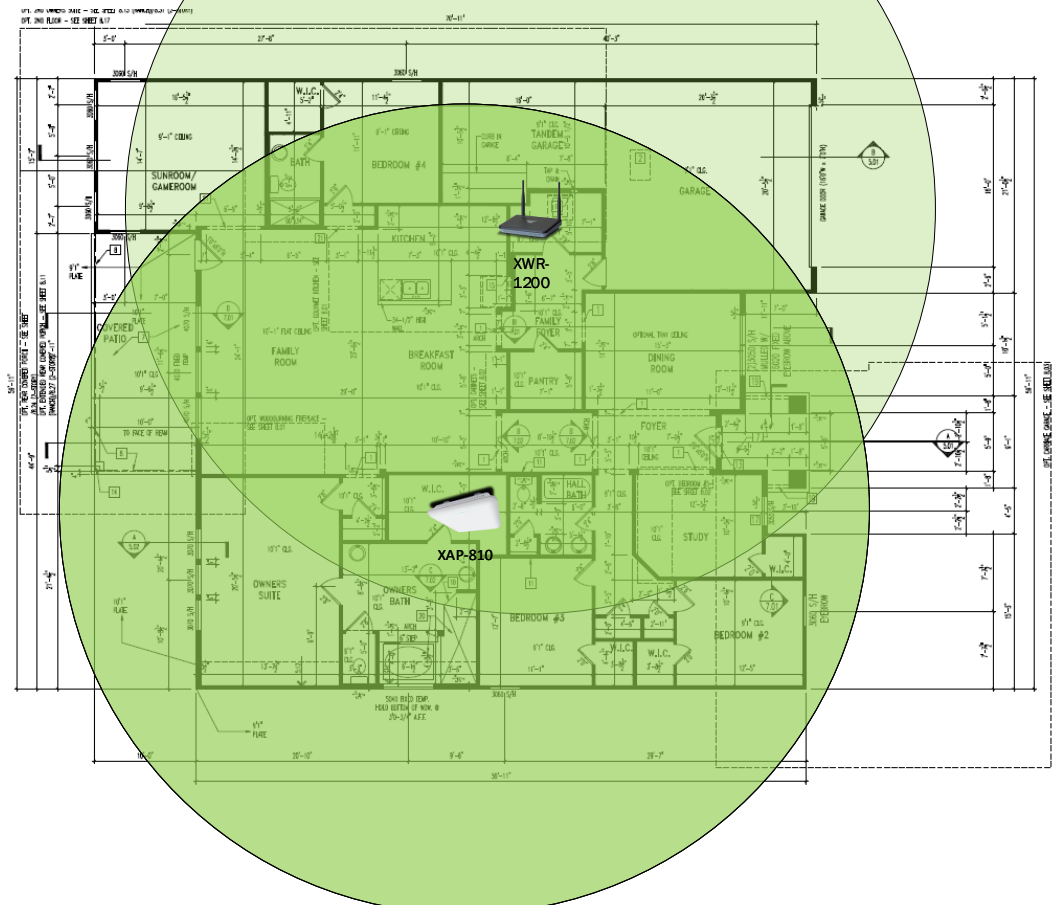

Description	Model #	QTY
Wireless Router 2.4/5GHz AC1200 w/ built-in Wireless Controller	XWR-1200	1
Standard Wireless TX Power AC1200 WAP	XAP-810	1
OnQ 42" Plastic Enclosure with Hinged Door	ENP4250	1

Note; the product icons on the Wireless & Wired Design have links to its own overview page on Luxul's webpage, you'll need internet connection in order for the links to work.

First Floor Plan