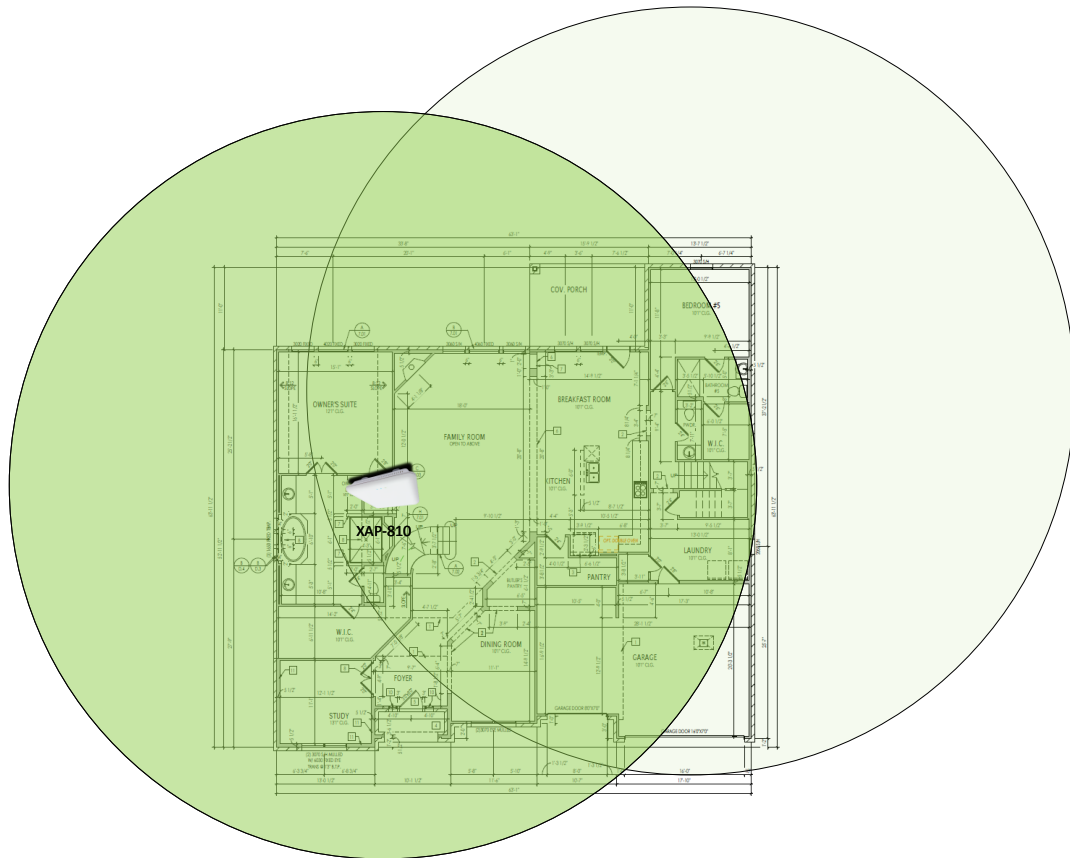

Description	Model #	QTY
Wireless Router 2.4/5GHz AC1200 w/ built-in Wireless Controller	XWR-1200	1
Standard Wireless TX Power AC1200 WAP	XAP-810	1
OnQ 42" Plastic Enclosure with Hinged Door	ENP4250	1
OnQ Universal Mounting Plate	AC1040	1

Note; the product icons on the Wireless & Wired Design have links to its own overview page on Luxul's webpage, you'll need internet connection in order for the links to work.

First Floor Plan