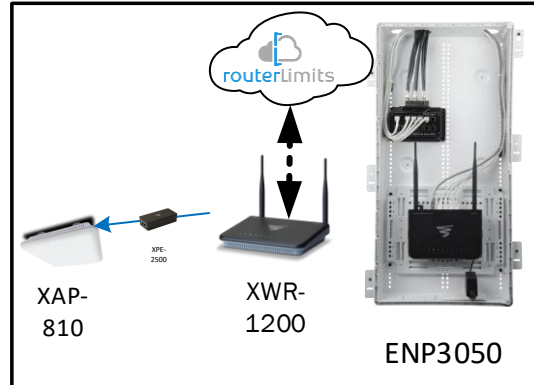

Description	Model #	QTY
Wireless Router 2.4/5GHz AC1200 w/ built-in Wireless Controller	XWR-1200	1
Standard Wireless TX Power AC1200 WAP	XAP-810	1
OnQ 30" Plastic Enclosure with Hinged Door	ENP3050	1

Note; the product icons on the Wireless & Wired Design have links to its own overview page on Luxul's webpage, you'll need internet connection in order for the links to work.

First Floor Plan