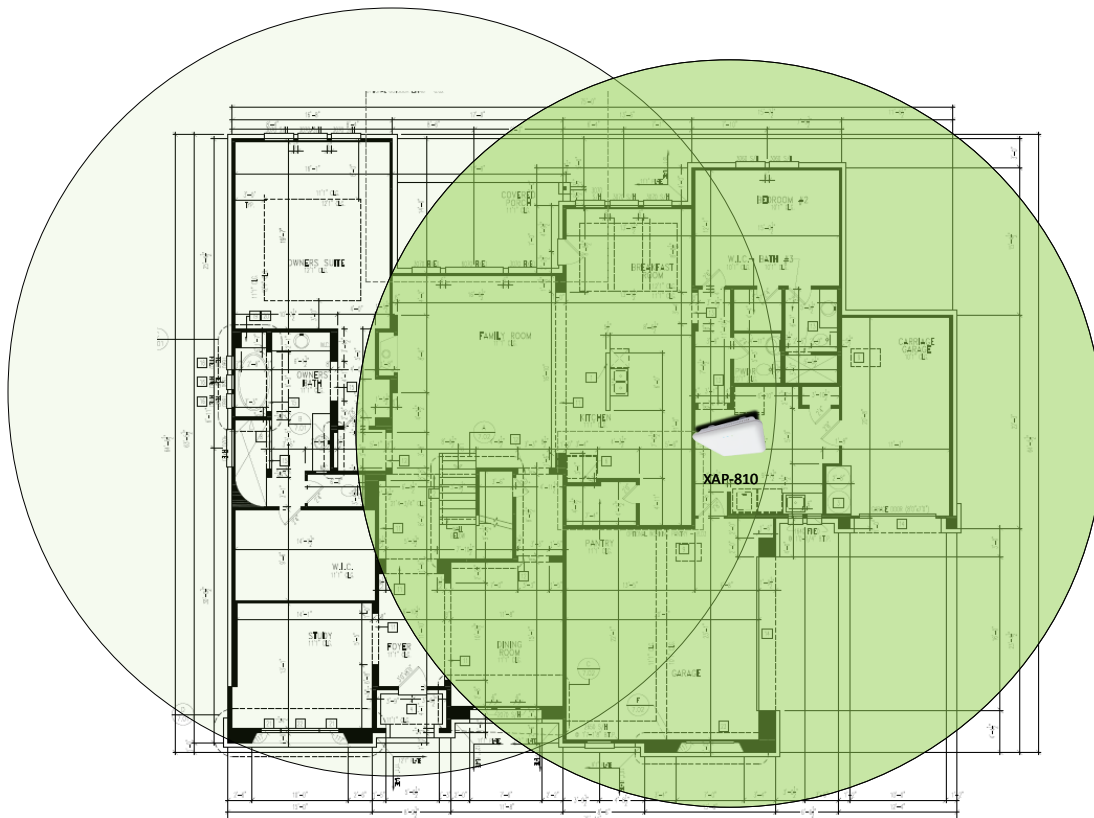

Description	Model #	QTY
Wireless Router 2.4/5GHz AC1200 w/ built-in Wireless Controller	XWR-1200	1
Standard Wireless TX Power AC1200 WAP	XAP-810	1
OnQ 30" Plastic Enclosure with Hinged Door	ENP3050	1

Note; the product icons on the Wireless & Wired Design have links to its own overview page on Luxul's webpage, you'll need internet connection in order for the links to work.

First Floor Plan