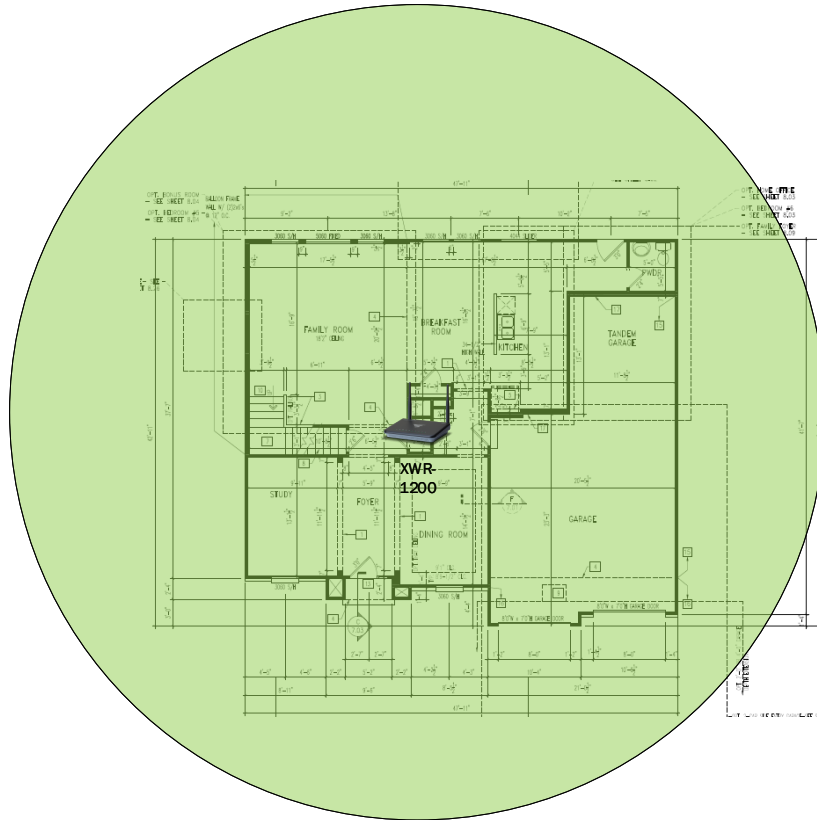

First Floor Plan