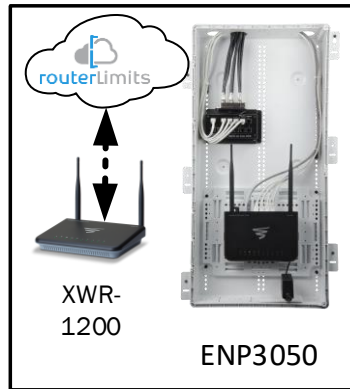

Description	Model #	QTY
Wireless Router 2.4/5GHz AC1200 w/ built-in Wireless Controller	XWR-1200	1
OnQ 30" Plastic Enclosure with Hinged Door	ENP3050	1

Note; the product icons on the Wireless & Wired Design have links to its own overview page on Luxul's webpage, you'll need internet connection in order for the links to work.

Basement Floor Plan – It will get coverage from 1st floor AP