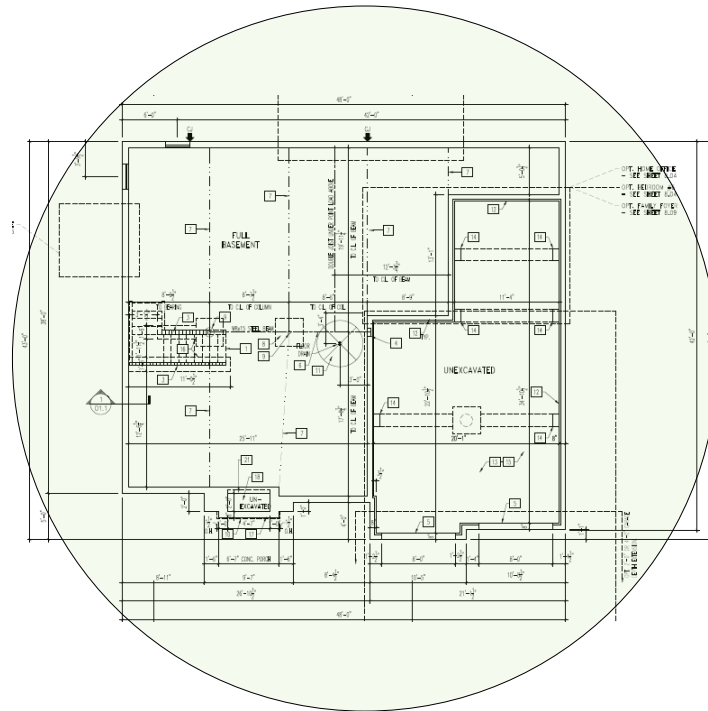

Description	Model #	QTY
Wireless Router 2.4/5GHz AC1200 w/ built-in Wireless Controller	XWR-1200	1
OnQ 30" Plastic Enclosure with Hinged Door	ENP3050	1

Note; the product icons on the Wireless & Wired Design have links to its own overview page on Luxul's webpage, you'll need internet connection in order for the links to work.

Basement Floor Plan – It will get coverage from 1st floor AP