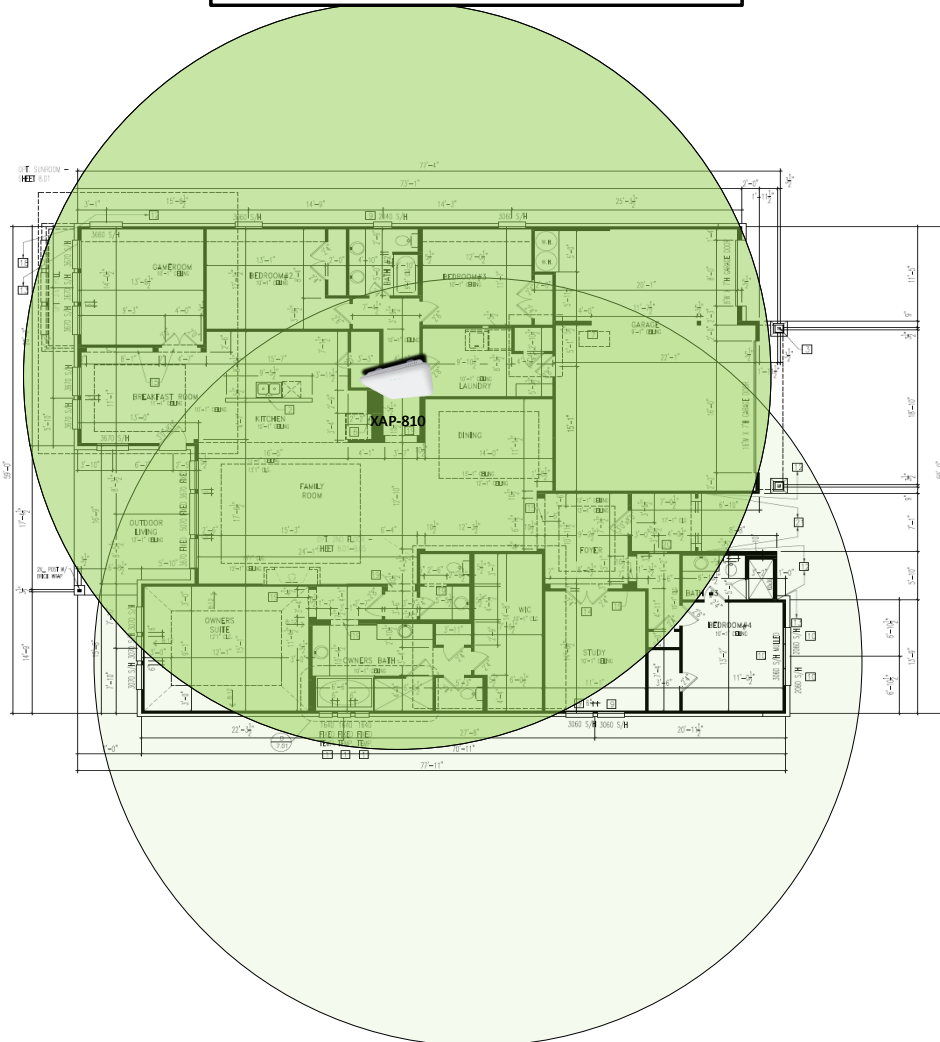

Description	Model #	QTY
Wireless Router 2.4/5GHz AC1200 w/ built-in Wireless Controller	XWR-1200	1
Standard Wireless TX Power AC1200 WAP	XAP-810	1
OnQ 42" Plastic Enclosure with Hinged Door	ENP4250	1
OnQ Universal Mounting Plate	AC1040	1

Note; the product icons on the Wireless & Wired Design have links to its own overview page on Luxul's webpage, you'll need internet connection in order for the links to work.

First Floor Plan