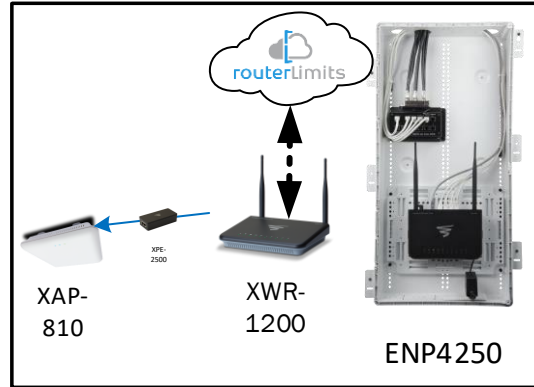

Description	Model #	QTY
Wireless Router 2.4/5GHz AC1200 w/ built-in Wireless Controller	XWR-1200	1
Standard Wireless TX Power AC1200 WAP	XAP-810	1
OnQ 42" Plastic Enclosure with Hinged Door	ENP4250	1
OnQ Universal Mounting Plate	AC1040	1

Note; the product icons on the Wireless & Wired Design have links to its own overview page on Luxul's webpage, you'll need internet connection in order for the links to work.

First Floor Plan