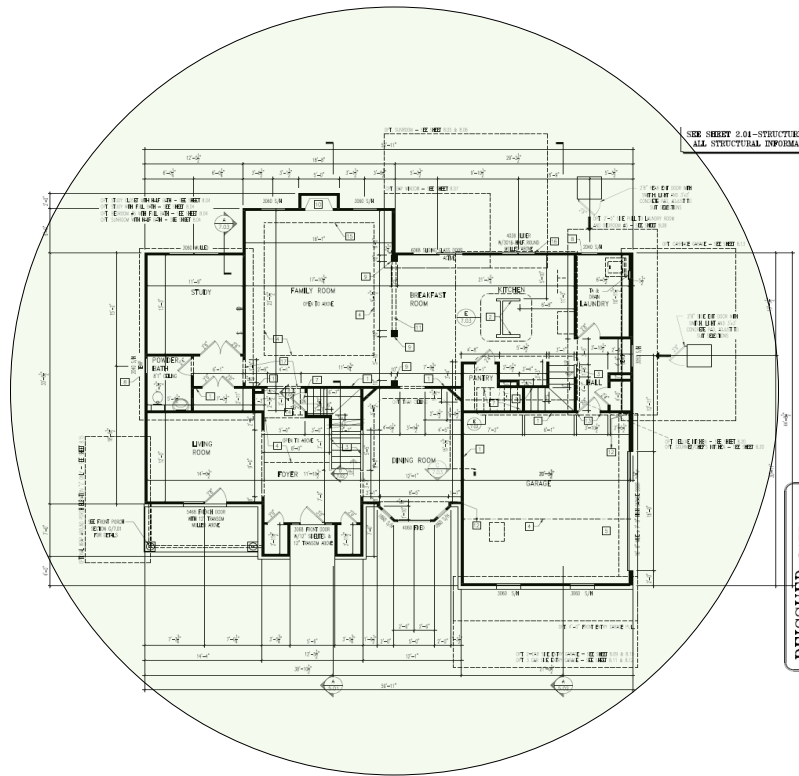

Track Browsing History

View web use and browsing history data right at your fingertips. Now you can see what's happening on your network, even when you're not there.

Description	Model #	QTY
Wireless Router 2.4/5GHz AC1200 w/ built-in Wireless Controller	XWR-1200	1
Standard Wireless TX Power AC1200 WAP	XAP-810	1
OnQ 30" Plastic Enclosure with Hinged Door	ENP3050	1
OnQ Universal Mounting Plate	AC1040	1

Basement Floor Plan