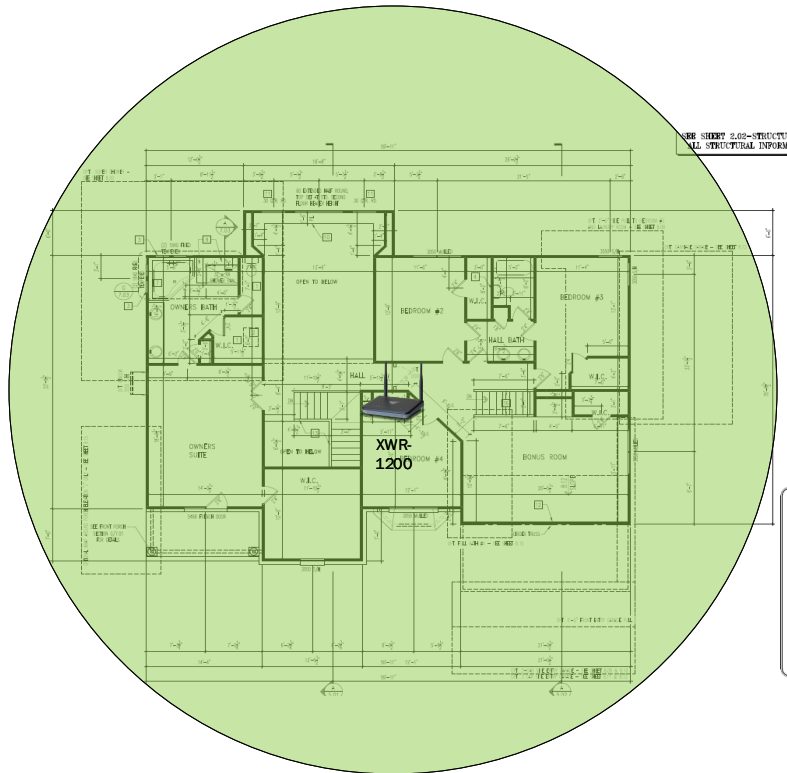

Description	Model #	QTY
Wireless Router 2.4/5GHz AC1200 w/ built-in Wireless Controller	XWR-1200	1
Standard Wireless TX Power AC1200 WAP	XAP-810	1
OnQ 30" Plastic Enclosure with Hinged Door	ENP3050	1
OnQ Universal Mounting Plate	AC1040	1

Note; the product icons on the Wireless & Wired Design have links to its own overview page on Luxul's webpage, you'll need internet connection in order for the links to work.

Second Floor Plan