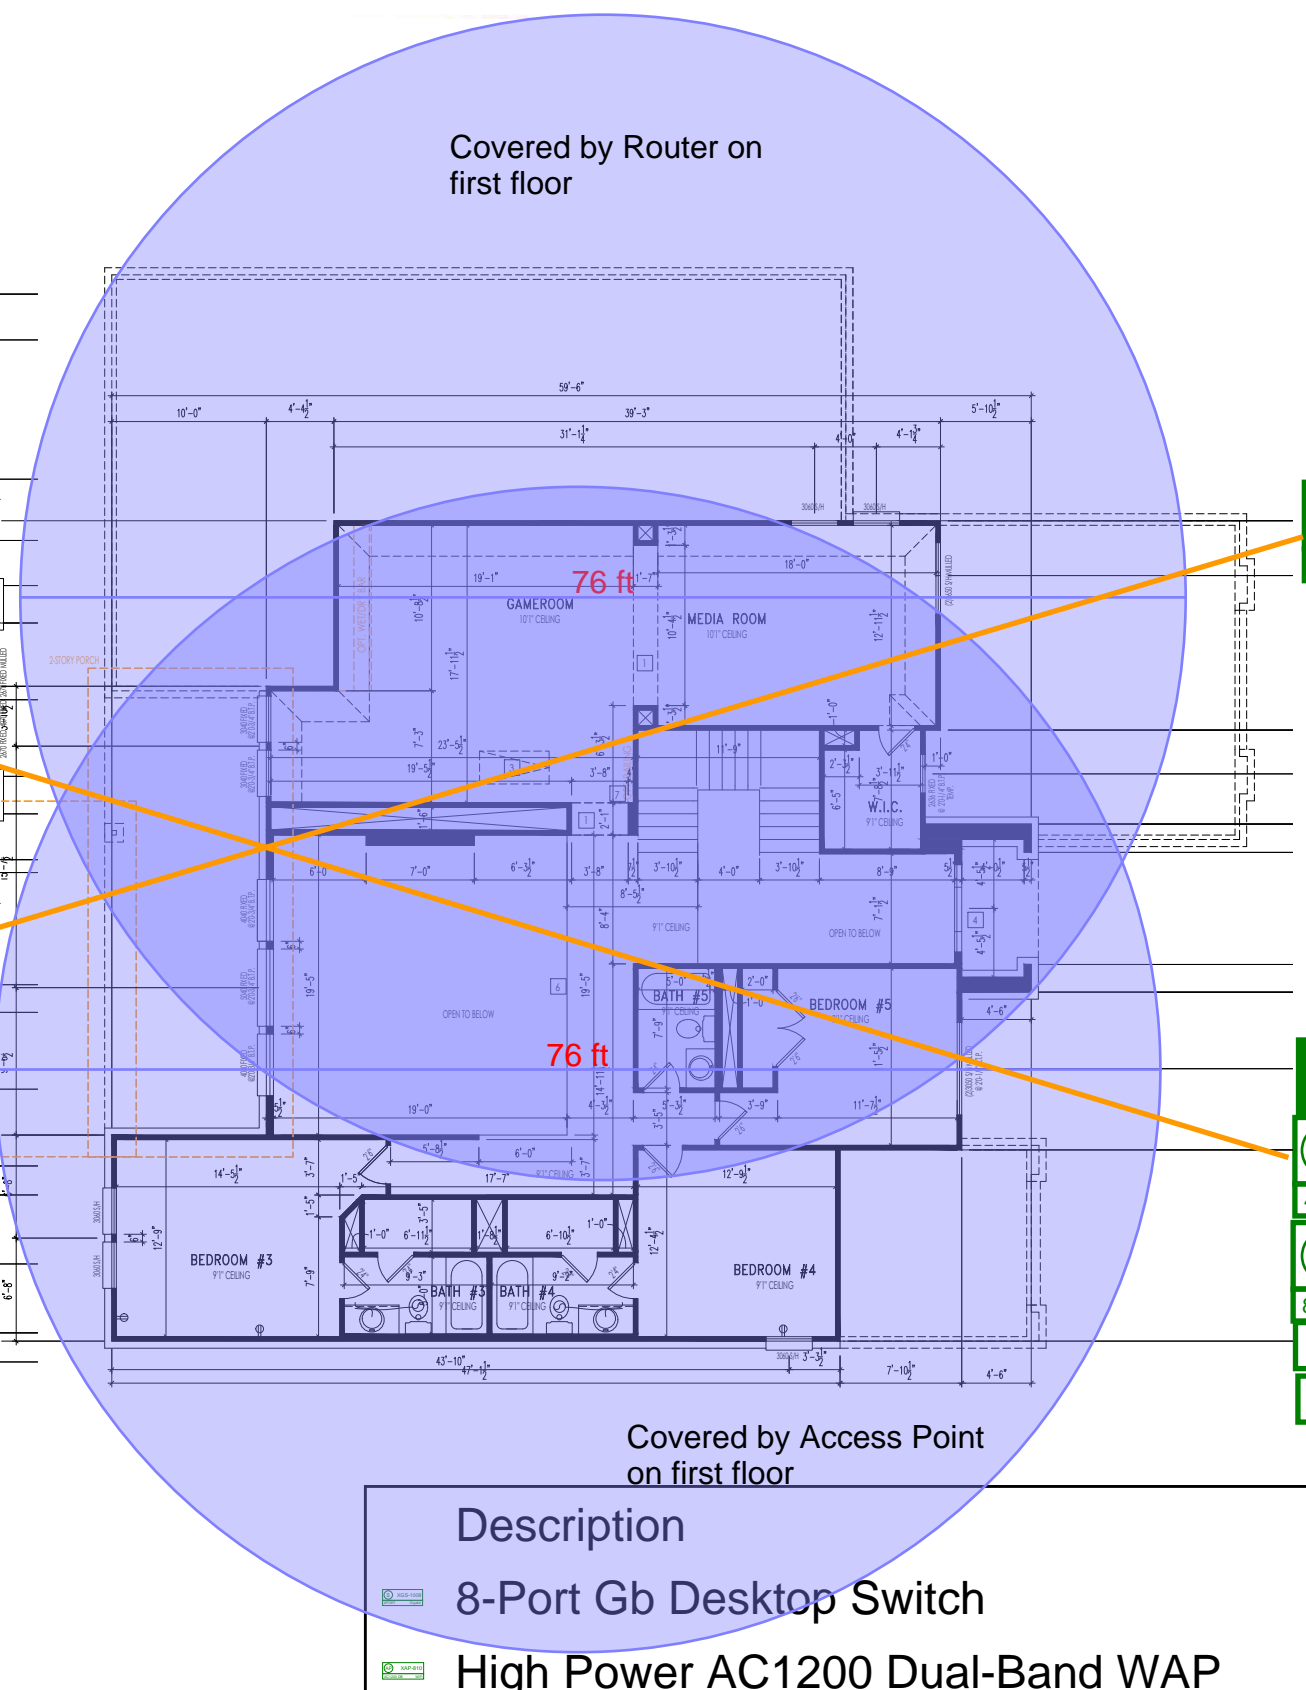

PROJECT		
Maxwell		
REVISIONS		
NO.	DESCRIPTION	DATE
rev1	Design for bid	11/8/22
CUSTOM INTEGRATOR		
Drees		
PROJECT #		
0003265		
TERRITORY SALES MANGER		
Kristopher Sherman		
DESIGNED BY		
Kelly Draney		
A-1		

(AP) XAP-810
 AC1200 DB WiFi

(R) XWR-3150
 4PORT WiFi

(S) XGS-1008
 8PORT Gigabit

Mounting Plate

Structured Wiring

Description	Quantity
8-Port Gb Desktop Switch	1
High Power AC1200 Dual-Band WAP	1
OnQ 30" Plastic Enclosure with Hinged Door	1
QnQ Universal Mounting Plate	1
Wireless Router 2.4/5GHz AC3100 w/ Built-in Wireless Controller	1