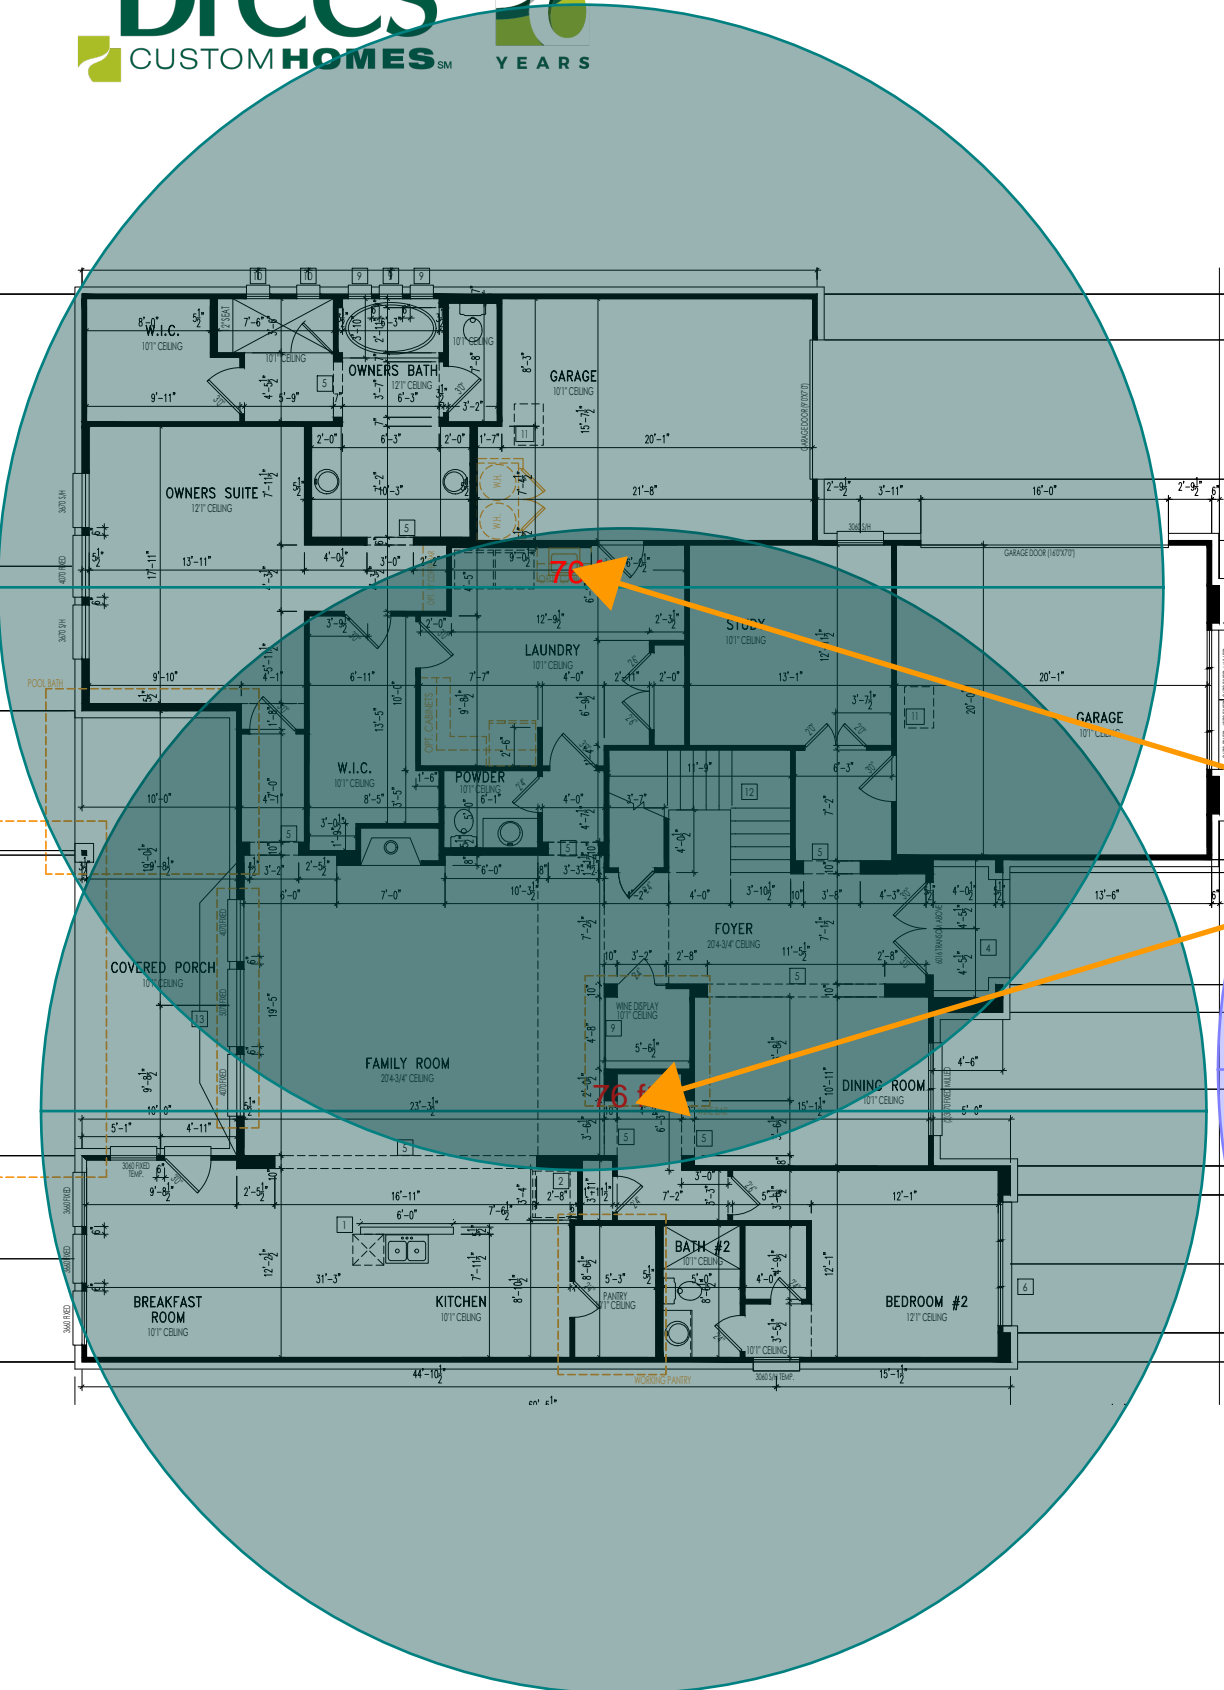

PROJECT		
Maxwell		
REVISIONS		
NO.	DESCRIPTION	DATE
rev1	Design for bid	11/8/22
CUSTOM INTEGRATOR		
Drees		
PROJECT #		
0003265		
TERRITORY SALES MANGER		
Kristopher Sherman		
DESIGNED BY		
Kelly Draney		
A-1		

(AP) XAP-810
 AC1200 DB WiFi

(R) XWR-3150
 4PORT WiFi

(S) XGS-1008
 8PORT Gigabit

Mounting Plate

Structured Wiring

Description	Quantity
8-Port Gb Desktop Switch	1
High Power AC1200 Dual-Band WAP	1
OnQ 30" Plastic Enclosure with Hinged Door	1
QnQ Universal Mounting Plate	1
Wireless Router 2.4/5GHz AC3100 w/ Built-in Wireless Controller	1