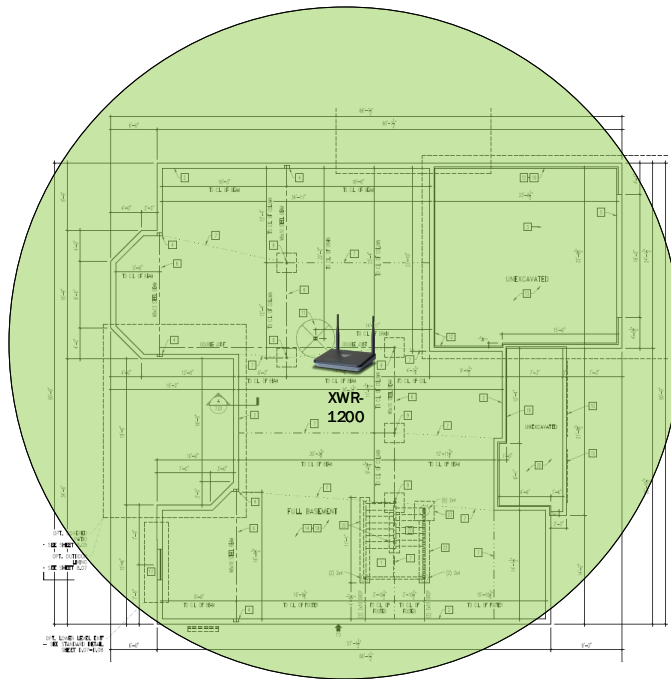

Description	Model #	QTY
Wireless Router 2.4/5GHz AC1200 w/ built-in Wireless Controller	XWR-1200	1
Standard Wireless TX Power AC1200 WAP	XAP-810	1
OnQ 30" Plastic Enclosure with Hinged Door	ENP3050	1
OnQ Universal Mounting Plate	AC1040	1

Note; the product icons on the Wireless & Wired Design have links to its own overview page on Luxul's webpage, you'll need internet connection in order for the links to work.

Basement Floor Plan