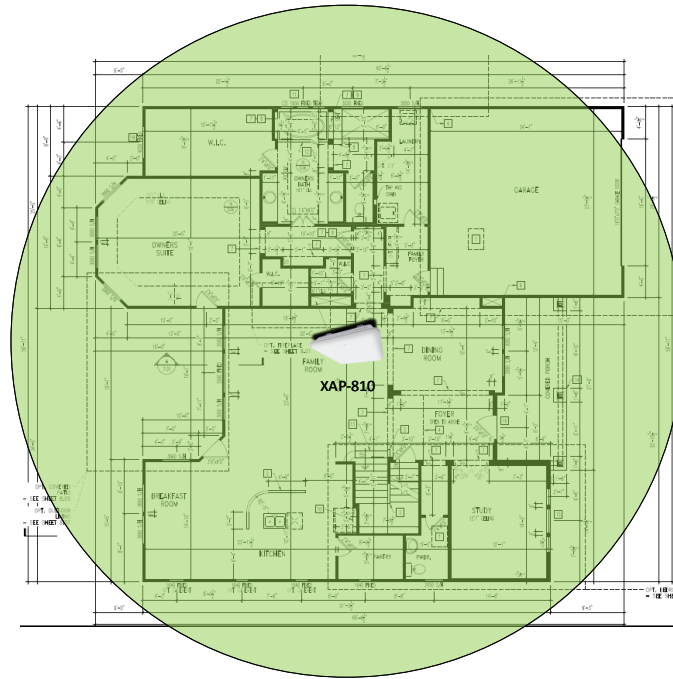

First Floor Plan