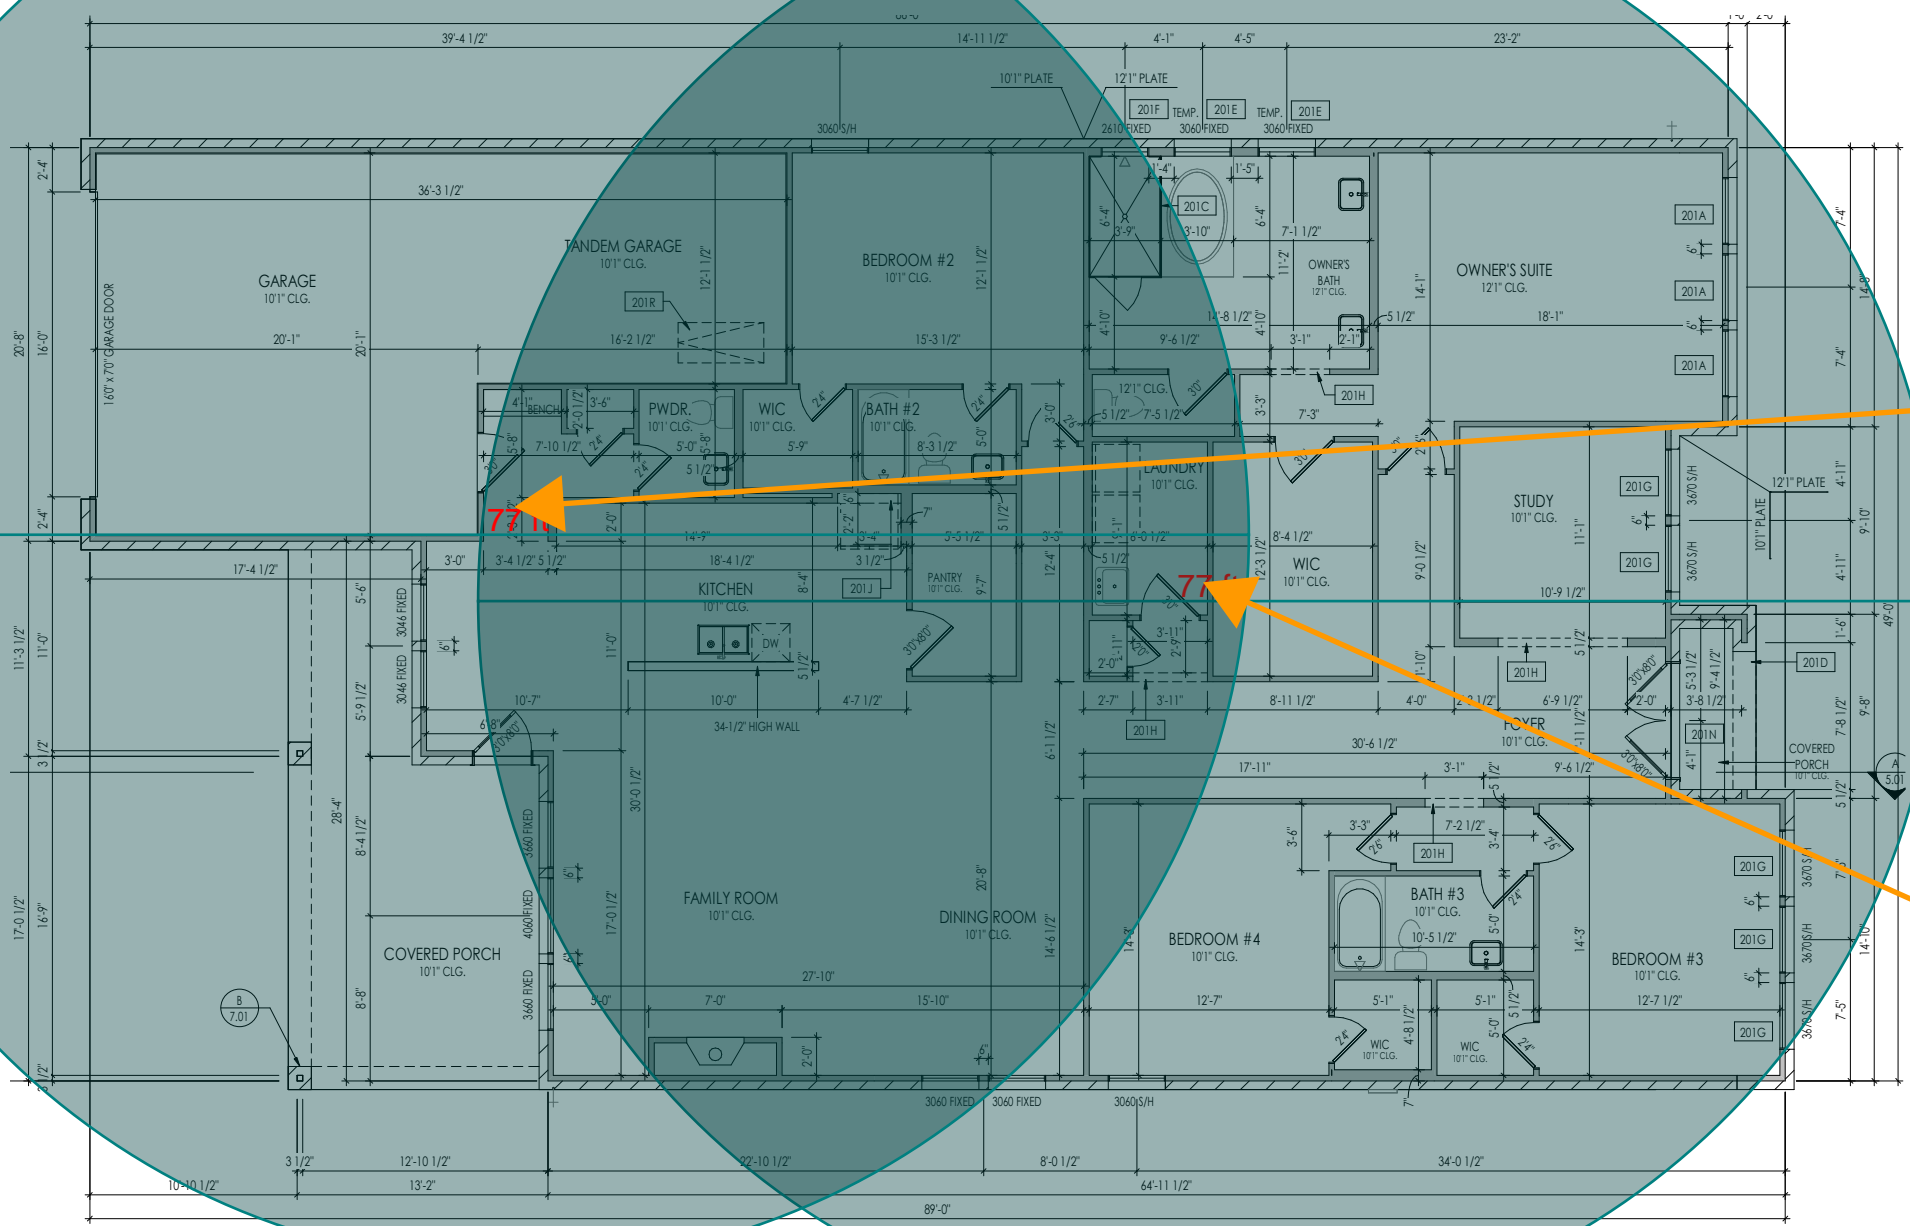

REVISIONS		
NO.	DESCRIPTION	DATE
rev1	Design for bid	11/8/22

CUSTOM INTEGRATOR	Drees
PROJECT #	0003263
TERRITORY SALES MANGER	Kristopher Sherman
DESIGNED BY	Kelly Draney
A-1	

(AP) XAP-810
 AC1200 DB WiFi

(R) XWR-3150
 4PORT WiFi

(S) XGS-1008
 8PORT Gigabit

Mounting Plate
 Structured Wiring

Description	Quantity
8-Port Gb Desktop Switch	1
High Power AC1200 Dual-Band WAP	1
OnQ 30" Plastic Enclosure with Hinged Door	1
QnQ Universal Mounting Plate	1
Wireless Router 2.4/5GHz AC3100 w/ Built-in Wireless Controller	1