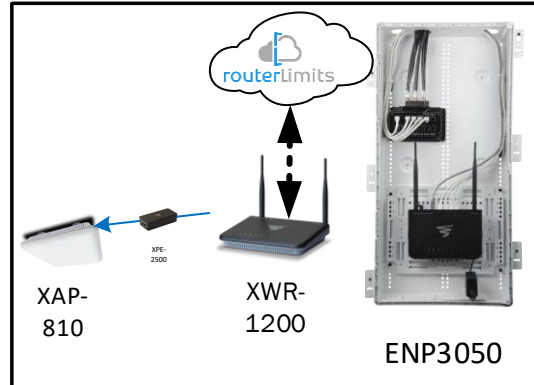

Track Browsing History

View web use and browsing history data right at your fingertips. Now you can see what's happening on your network, even when you're not there.

Description	Model #	QTY
Wireless Router 2.4/5GHz AC1200 w/ built-in Wireless Controller	XWR-1200	1
Standard Wireless TX Power AC1200 WAP	XAP-810	1
OnQ 30" Plastic Enclosure with Hinged Door	ENP3050	1

Note; the product icons on the Wireless & Wired Design have links to its own overview page on Luxul's webpage, you'll need internet connection in order for the links to work.

First Floor Plan -

It will also get Wi-Fi coverage from the Wireless Router in the Second Floor Plan