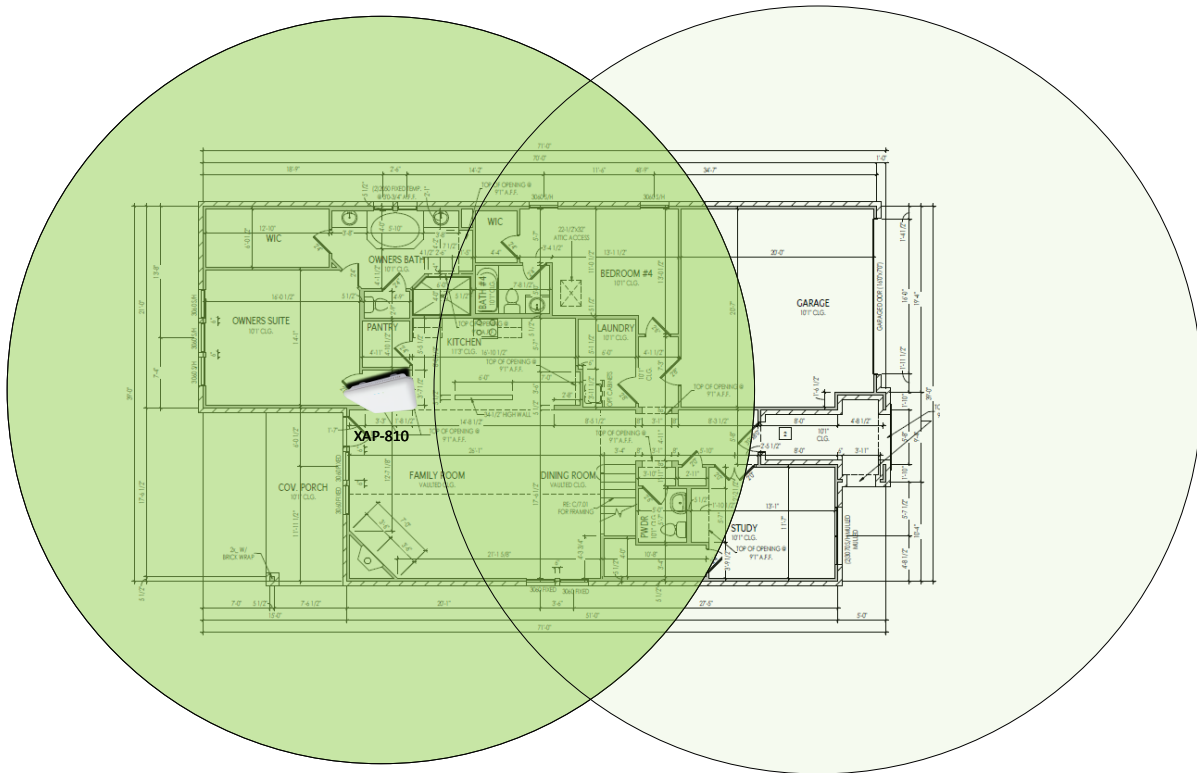

Track Browsing History

View web use and browsing history data right at your fingertips. Now you can see what's happening on your network, even when you're not there.

Description	Model #	QTY
Wireless Router 2.4/5GHz AC1200 w/ built-in Wireless Controller	XWR-1200	1
Standard Wireless TX Power AC1200 WAP	XAP-810	1
OnQ 30" Plastic Enclosure with Hinged Door	ENP3050	1

Note; the product icons on the Wireless & Wired Design have links to its own overview page on Luxul's webpage, you'll need internet connection in order for the links to work.

First Floor Plan -

It will also get Wi-Fi coverage from the Wireless Router in the Second Floor Plan