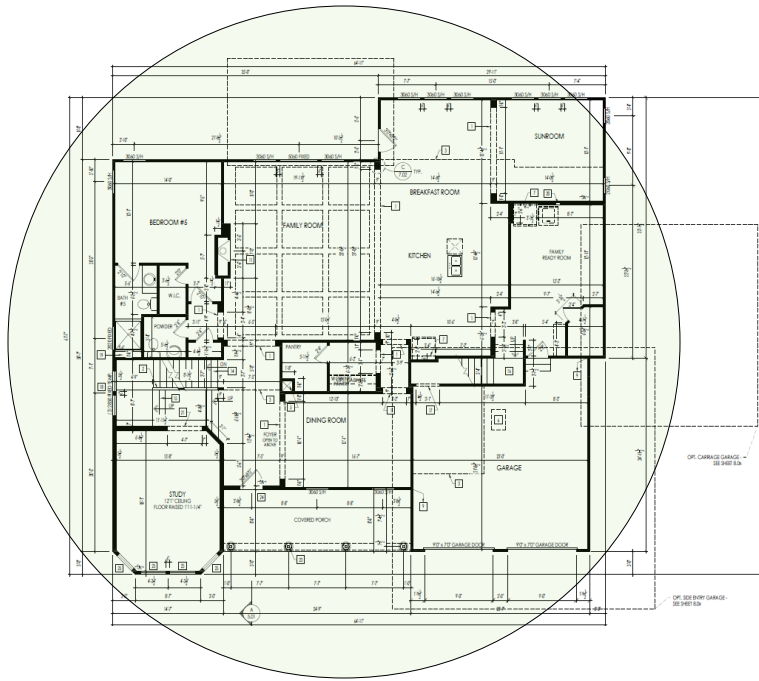

First Floor Plan

It will get Wi-Fi coverage from the Wireless AP in the Second Floor Plan