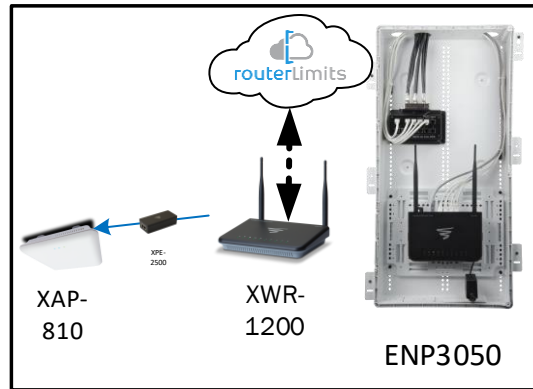

Great Falls – Case Number 98557 – V2

Description	Model #	QTY
Wireless Router 2.4/5GHz AC1200 w/ built-in Wireless Controller	XWR-1200	1
Standard Wireless TX Power AC1200 WAP	XAP-810	1
OnQ 30" Plastic Enclosure with Hinged Door	ENP3050	1
OnQ Universal Mounting Plate	AC1040	1

Note; the product icons on the Wireless & Wired Design have links to its own overview page on Luxul's webpage, you'll need internet connection in order for the links to work.

Basement Floor Plan