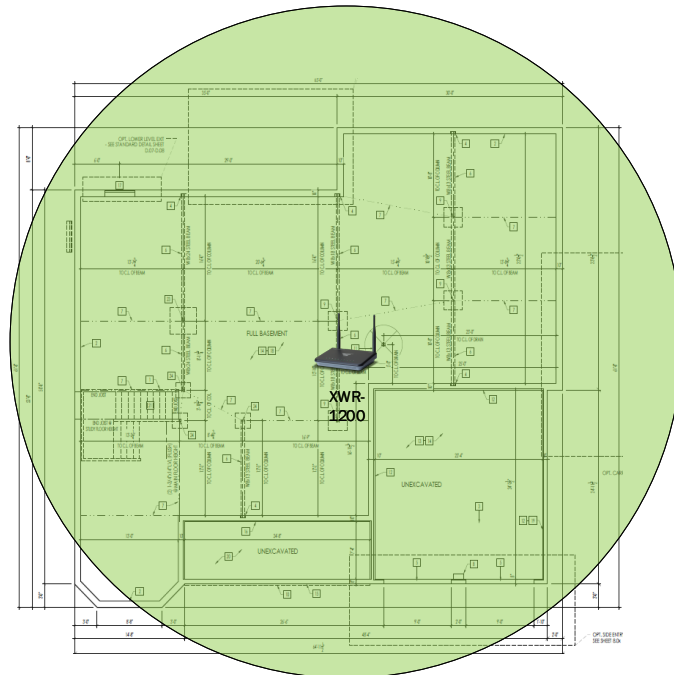

Great Falls – Case Number 98557 – V2

Description	Model #	QTY
Wireless Router 2.4/5GHz AC1200 w/ built-in Wireless Controller	XWR-1200	1
Standard Wireless TX Power AC1200 WAP	XAP-810	1
OnQ 30" Plastic Enclosure with Hinged Door	ENP3050	1
OnQ Universal Mounting Plate	AC1040	1

Note; the product icons on the Wireless & Wired Design have links to its own overview page on Luxul's webpage, you'll need internet connection in order for the links to work.

Basement Floor Plan