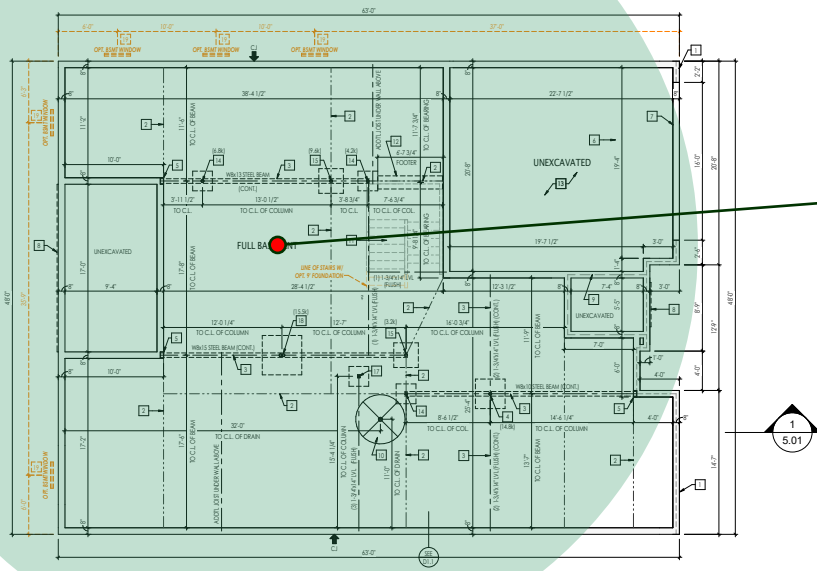

Wi-Fi coverage from the Wireless AP in the First Floor Plan

-  Router
-  Switch
-  Wireless Access Point
-  Wireless Controller

Note: 2.4 GHz WiFi coverage is guaranteed throughout the livable/ conditioned portions of the structure. Varying building materials and obstructions will cause significant degradation in the WiFi signal external to the structure. Thusly this map is not representative of actual external coverage to the home or structure and not covered under our WiFi guarantee.