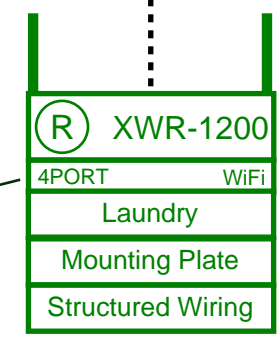

Wi-Fi coverage from the Wireless AP in the First Floor Plan

-  Router
-  Switch
-  Wireless Access Point
-  Wireless Controller

Note: 2.4 GHz WiFi coverage is guaranteed throughout the livable/ conditioned portions of the structure. Varying building materials and obstructions will cause significant degradation in the WiFi signal external to the structure. Thusly this map is not representative of actual external coverage to the home or structure and not covered under our WiFi guarantee.