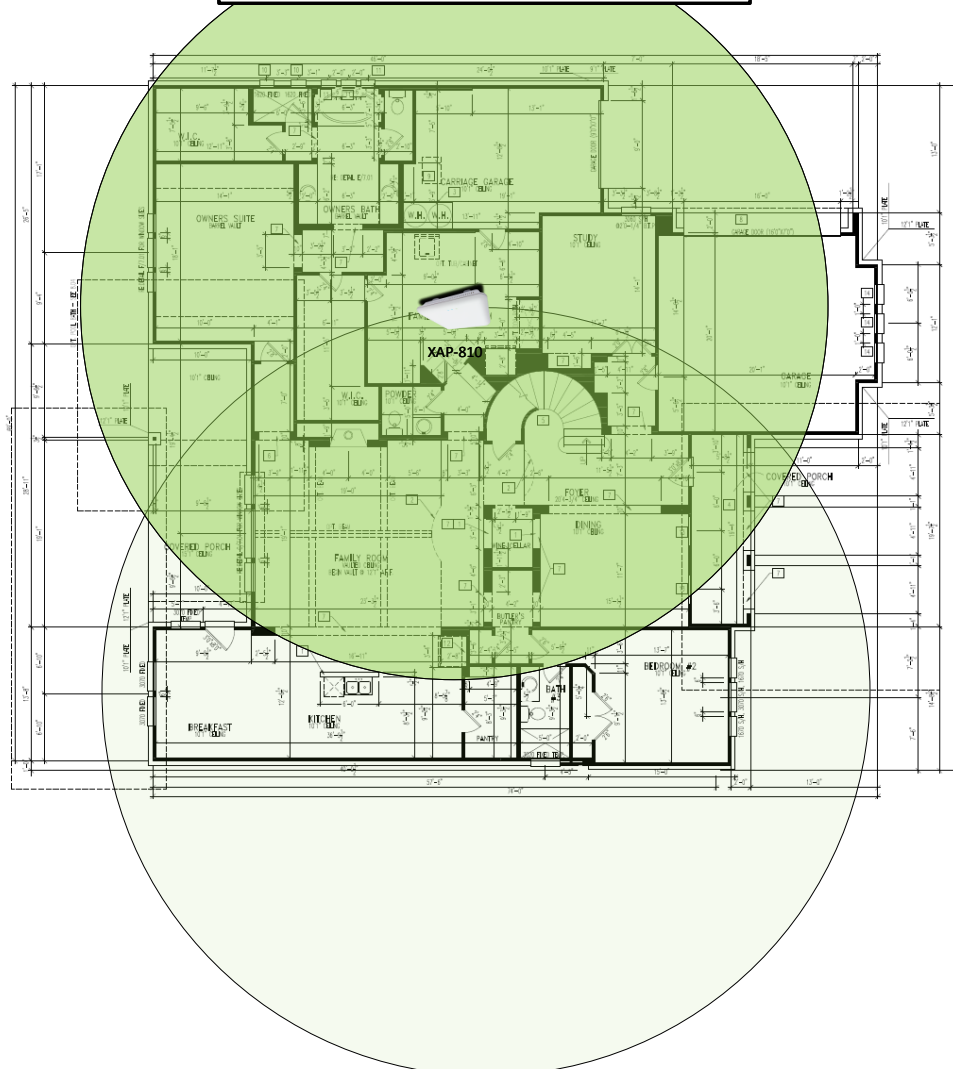

Elmsdale – Case Number 97245 - V1

Description	Model #	QTY
Wireless Router 2.4/5GHz AC1200 w/ built-in Wireless Controller	XWR-1200	1
Standard Wireless TX Power AC1200 WAP	XAP-810	1
OnQ 30" Plastic Enclosure with Hinged Door	ENP3050	1

Note; the product icons on the Wireless & Wired Design have links to its own overview page on Luxul's webpage, you'll need internet connection in order for the links to work.

First Floor Plan –

It will also get Wi-Fi coverage from the Wireless Router in the Second Floor Plan