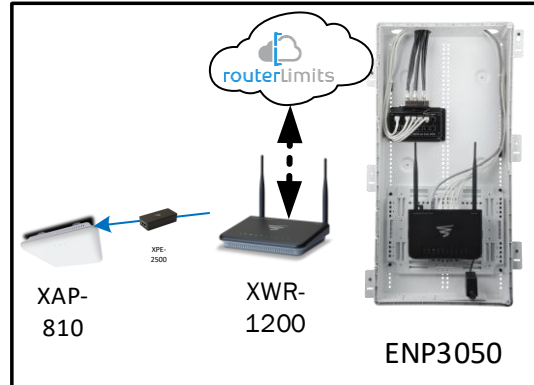

Track Browsing History

View web use and browsing history data right at your fingertips. Now you can see what's happening on your network, even when you're not there.

Elmsdale – Case Number 97245 - V1

Description	Model #	QTY
Wireless Router 2.4/5GHz AC1200 w/ built-in Wireless Controller	XWR-1200	1
Standard Wireless TX Power AC1200 WAP	XAP-810	1
OnQ 30" Plastic Enclosure with Hinged Door	ENP3050	1

Note; the product icons on the Wireless & Wired Design have links to its own overview page on Luxul's webpage, you'll need internet connection in order for the links to work.

First Floor Plan –

It will also get Wi-Fi coverage from the Wireless Router in the Second Floor Plan