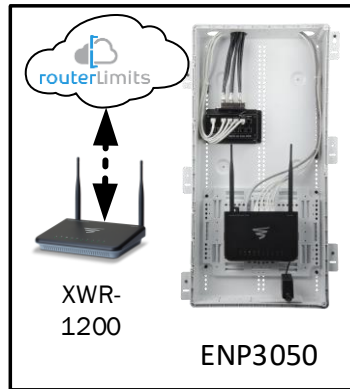

Ash Lawn – Case Number 98995 - V1

Description	Model #	QTY
Wireless Router 2.4/5GHz AC1200 w/ built-in Wireless Controller	XWR-1200	1
OnQ 30" Plastic Enclosure with Hinged Door	ENP3050	1

Note; the product icons on the Wireless & Wired Design have links to its own overview page on Luxul's webpage, you'll need internet connection in order for the links to work.

Basement Floor Plan – It will get coverage from 1st floor AP