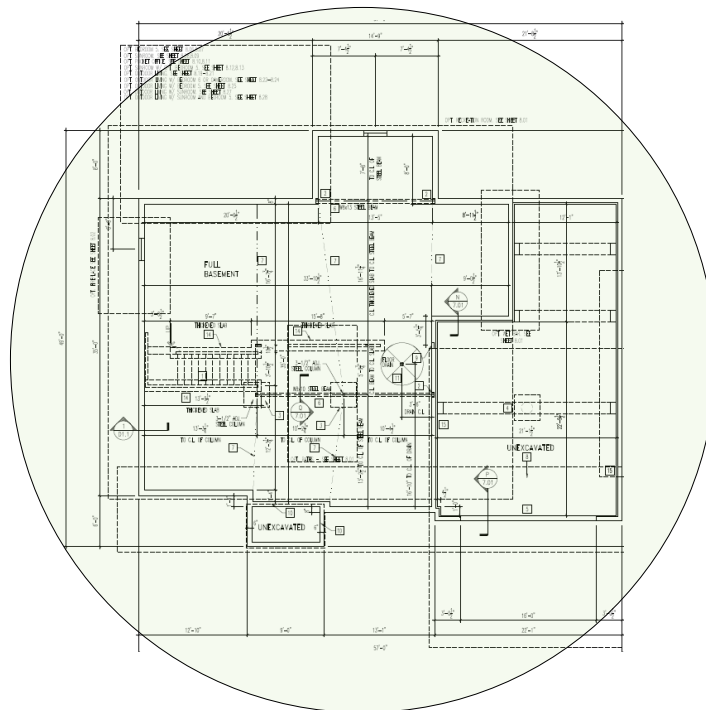

Ash Lawn – Case Number 98995 - V1

Description	Model #	QTY
Wireless Router 2.4/5GHz AC1200 w/ built-in Wireless Controller	XWR-1200	1
OnQ 30" Plastic Enclosure with Hinged Door	ENP3050	1

Note; the product icons on the Wireless & Wired Design have links to its own overview page on Luxul's webpage, you'll need internet connection in order for the links to work.

Basement Floor Plan – It will get coverage from 1st floor AP