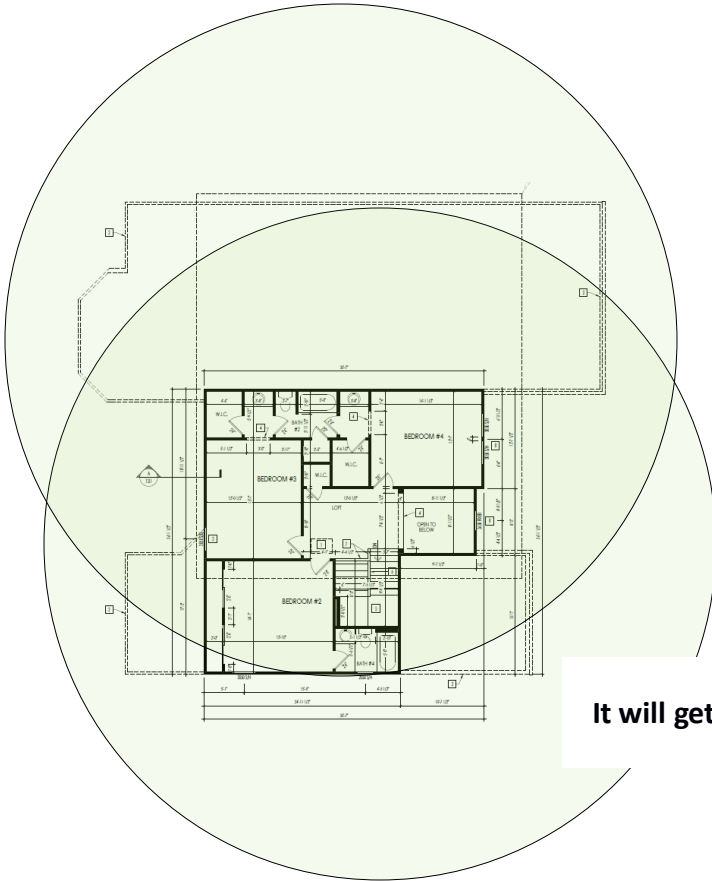

Second Floor Plan

It will get Wi-Fi coverage from the Wireless Router and AP in the First Floor Plan