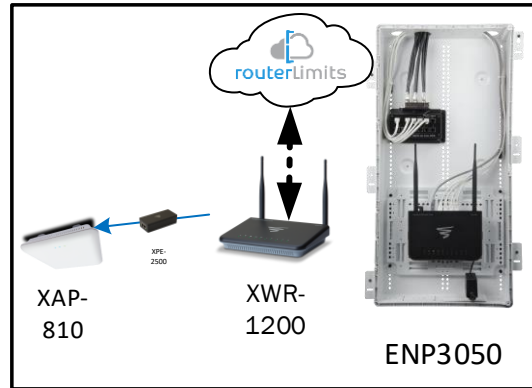

Description	Model #	QTY
Wireless Router 2.4/5GHz AC1200 w/ built-in Wireless Controller	XWR-1200	1
Standard Wireless TX Power AC1200 WAP	XAP-810	1
OnQ 30" Plastic Enclosure with Hinged Door	ENP3050	1
OnQ Universal Mounting Plate	AC1040	1

Note; the product icons on the Wireless & Wired Design have links to its own overview page on Luxul's webpage, you'll need internet connection in order for the links to work.

First Floor Plan