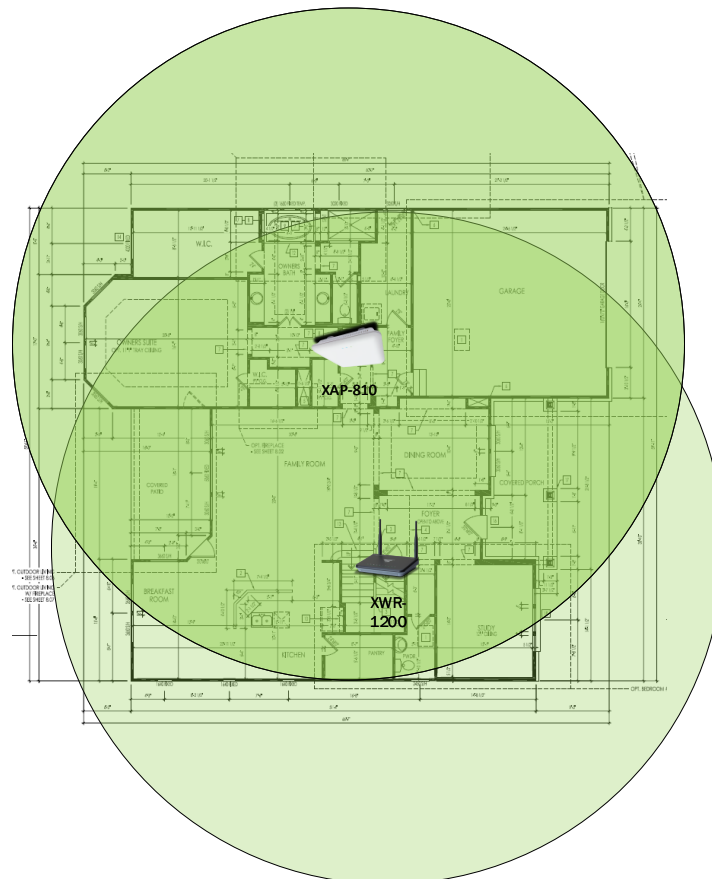

Description	Model #	QTY
Wireless Router 2.4/5GHz AC1200 w/ built-in Wireless Controller	XWR-1200	1
Standard Wireless TX Power AC1200 WAP	XAP-810	1
OnQ 30" Plastic Enclosure with Hinged Door	ENP3050	1
OnQ Universal Mounting Plate	AC1040	1

Note; the product icons on the Wireless & Wired Design have links to its own overview page on Luxul's webpage, you'll need internet connection in order for the links to work.

First Floor Plan